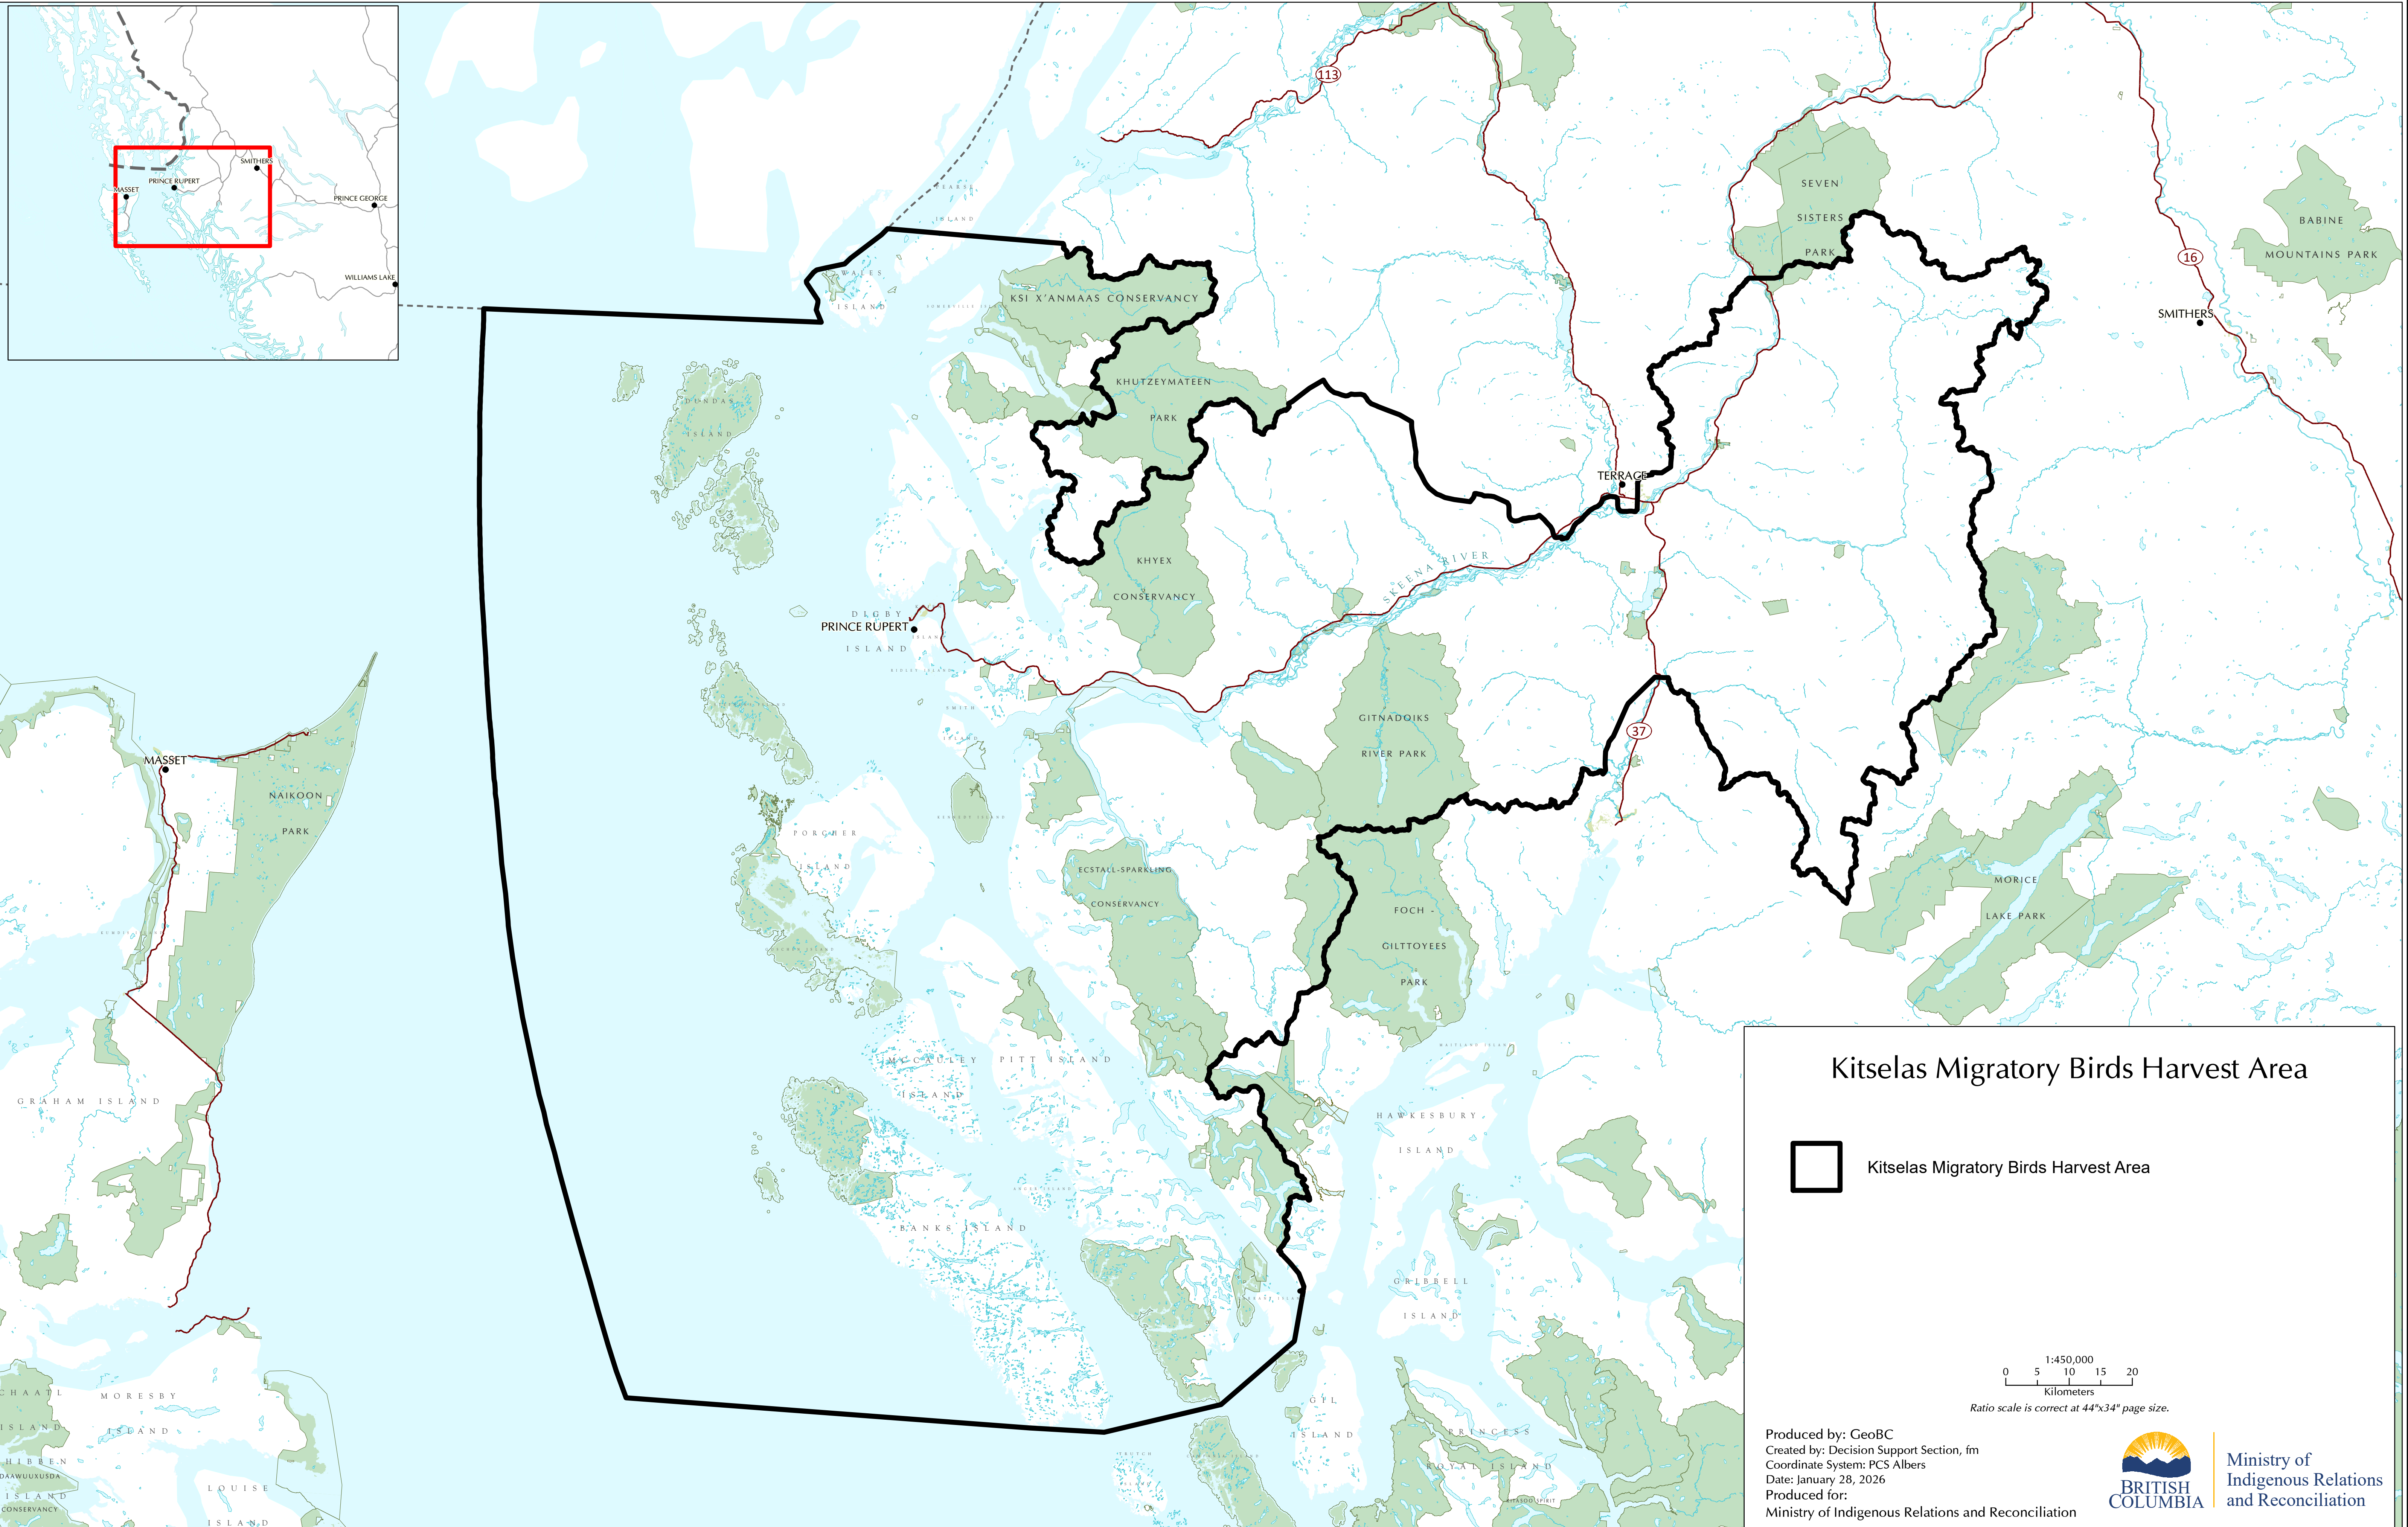

**KITSELAS TREATY MAP ATLAS**

**TABLE OF CONTENTS**

---

**Kitselas Harvest Area Map ..... 1**  
**Impact Assessment Area Map..... 2**  
**Kitselas Migratory Birds Harvest Area Map ..... 3**  
**Kitselas Fishing Area Map ..... 4**

This Atlas consists of the authoritative maps of the areas that are shown at reduced scale for illustrative purposes in Appendix A, Appendix J Part 2 and Appendix K Parts 1 and 2 of the Kitselas Treaty.

### Kitselas Migratory Birds Harvest Area

 Kitselas Migratory Birds Harvest Area

Produced by: GeoBC  
Created by: Decision Support Section, im  
Coordinate System: PCS Albers  
Date: January 28, 2026  
Produced for:  
Ministry of Indigenous Relations and Reconciliation