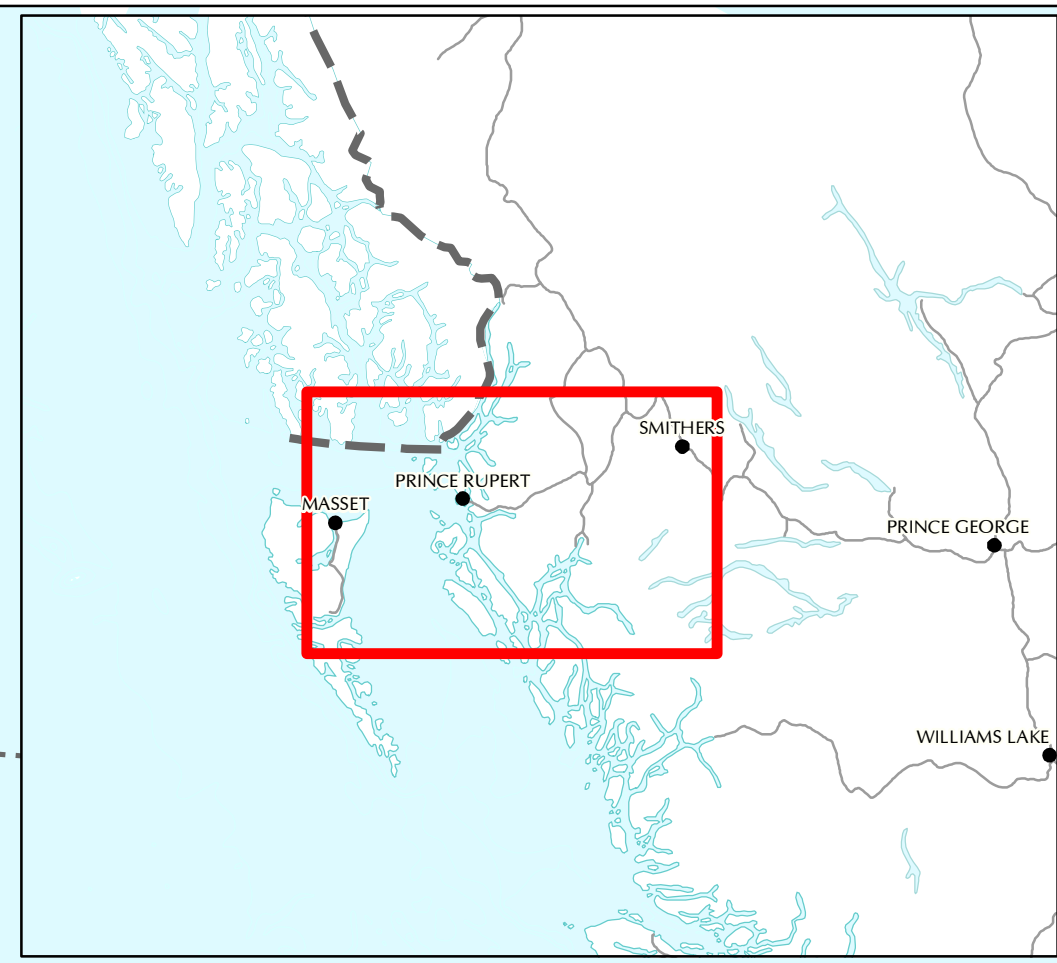

# KITSELAS TREATY

A LIVING AGREEMENT

...

ATLAS

Minor Changes Agreement No. 1  
Consolidated Version  
February 27, 2026

**KITSELAS**  
FIRST NATION

BRITISH  
COLUMBIA

---

**KITSELAS TREATY MAP ATLAS**

**TABLE OF CONTENTS**

---

**Kitselas Harvest Area Map ..... 1**  
**Impact Assessment Area Map..... 2**  
**Kitselas Migratory Birds Harvest Area Map ..... 3**  
**Kitselas Fishing Area Map ..... 4**

This Atlas consists of the authoritative maps of the areas that are shown at reduced scale for illustrative purposes in Appendix A, Appendix J Part 2 and Appendix K Parts 1 and 2 of the Kitselas Treaty.

### Kitselas Migratory Birds Harvest Area

 Kitselas Migratory Birds Harvest Area

Produced by: GeoBC  
Created by: Decision Support Section, im  
Coordinate System: PCS Albers  
Date: January 28, 2026  
Produced for:  
Ministry of Indigenous Relations and Reconciliation