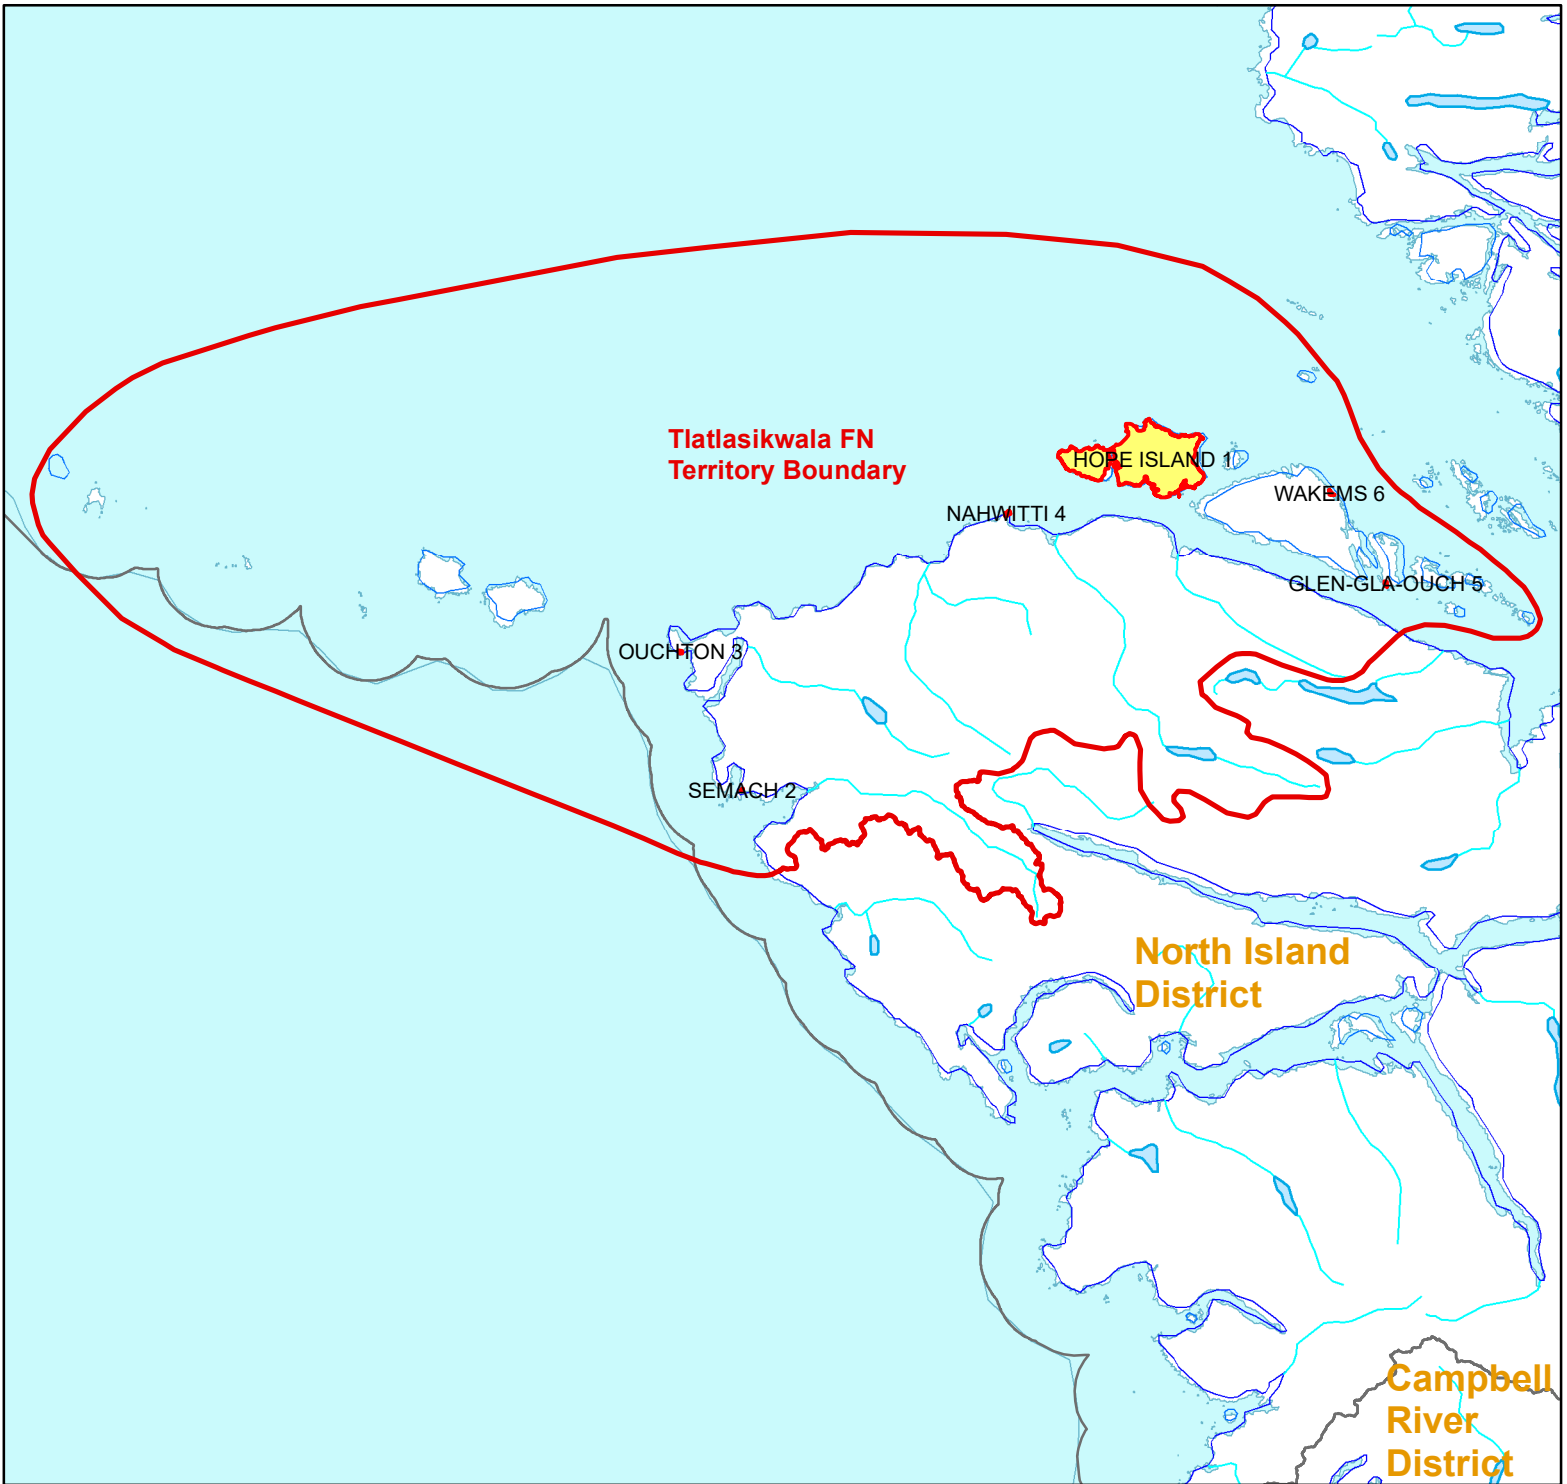

Appendix A Tlatlasikwala First Nation Territory Map

Date: February 01, 2023

Legend:

-  Tlatlasikwala First Nation FCRSA 2023 Map
-  Tlatlasikwala First Nation Indian Reserves - IRs

0 15 30 60 Km

This map has been prepared for information purposes only and is not intended to create, recognize, limit or deny any aboriginal rights, including title, that any First Nations may have, or impose any obligations on British Columbia or alter the legal status of resources within the Province or the existing legal authority of British Columbia.

Key Map