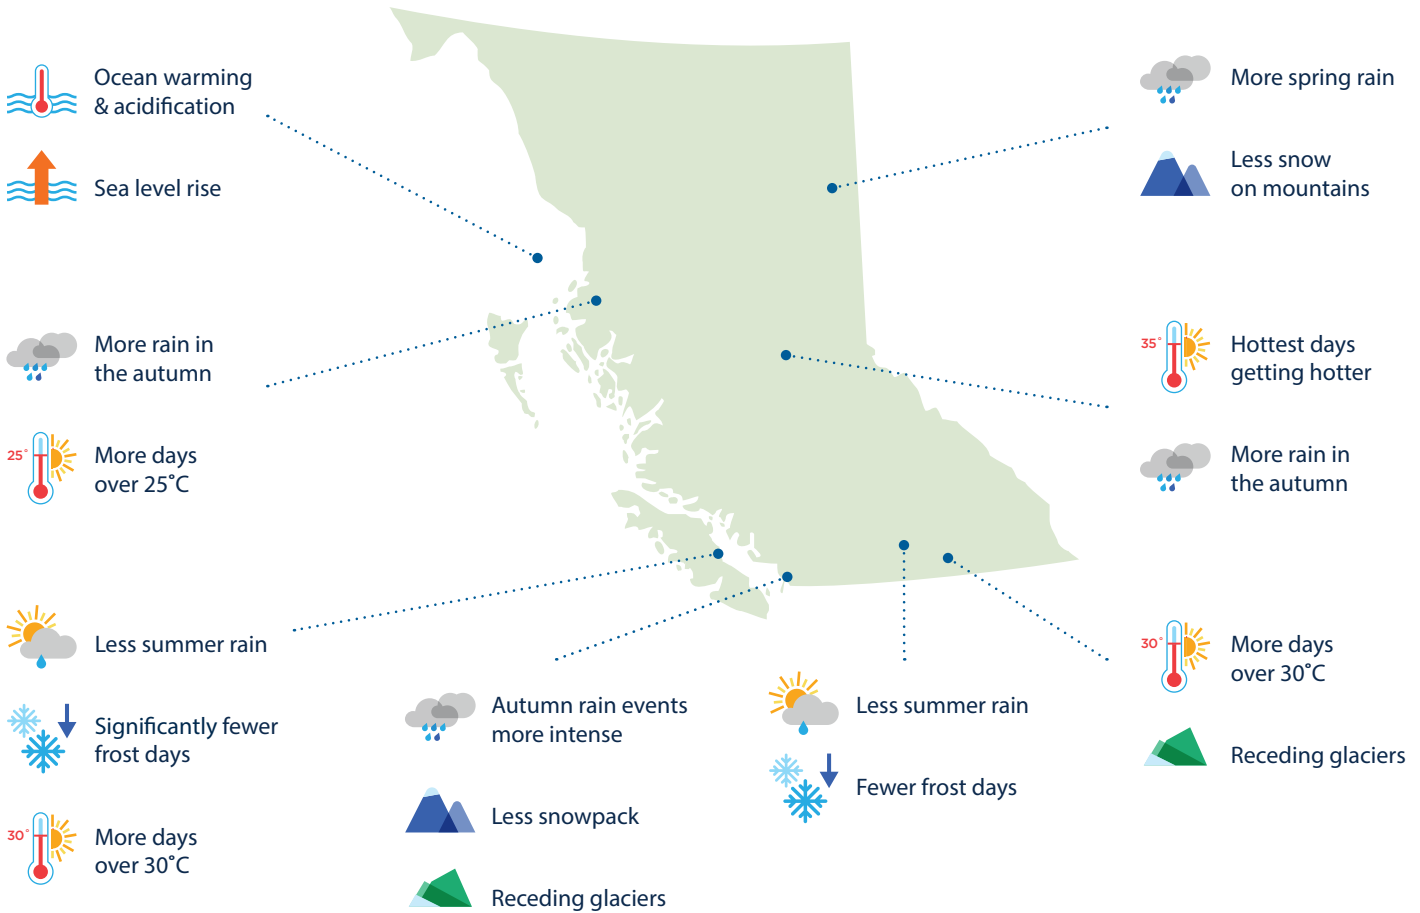

# Climate Projections & Impacts in BC

The map below illustrates the type of changes that we can expect to see in BC by the 2050s. Every region will experience slightly different impacts, and not all are depicted here.