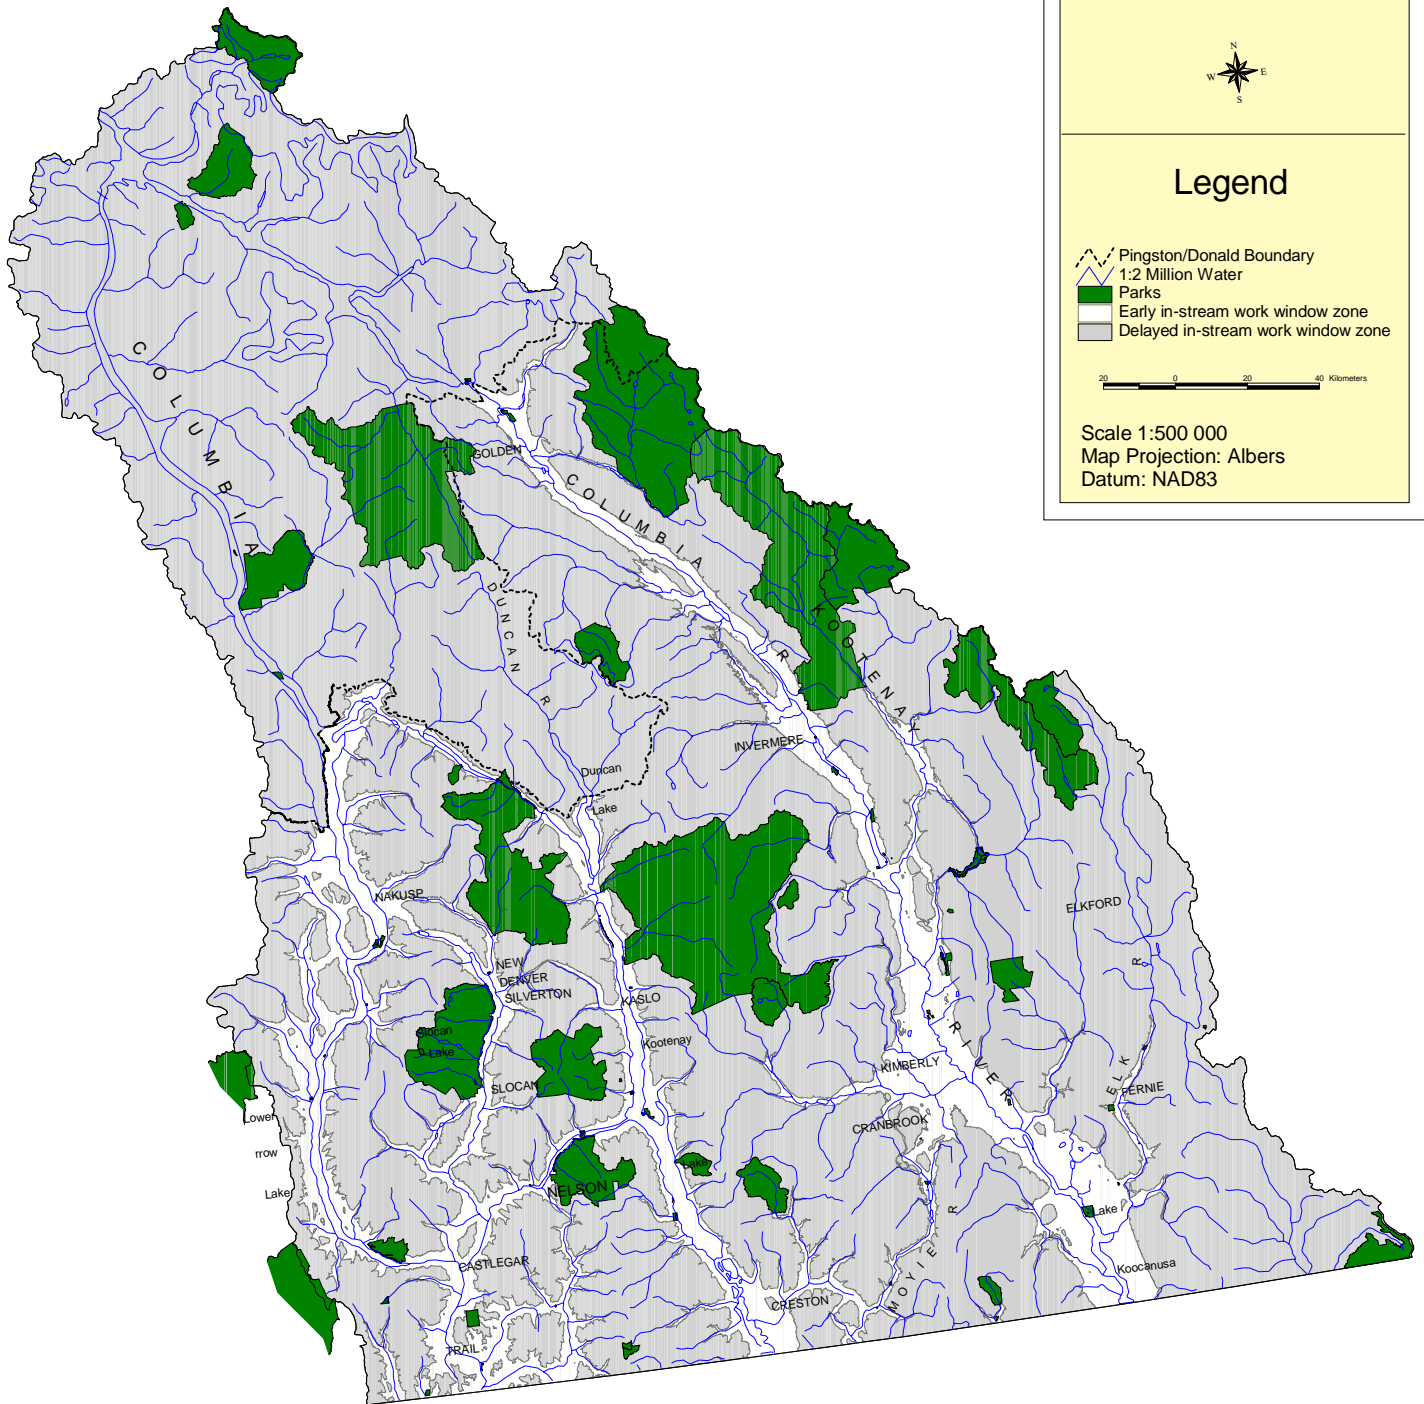

Kootenay Region Rainbow/Cutthroat Trout In-Stream Work Window Zones

Legend

- Pingston/Donald Boundary
- △ 1:2 Million Water
- Parks
- Early in-stream work window zone
- Delayed in-stream work window zone

0 20 40 Kilometers

Scale 1:500 000  
Map Projection: Albers  
Datum: NAD83

January 2, 2004

Figure 1. Kootenay Region Rainbow/Cutthroat Trout In-Stream Work Window Zones