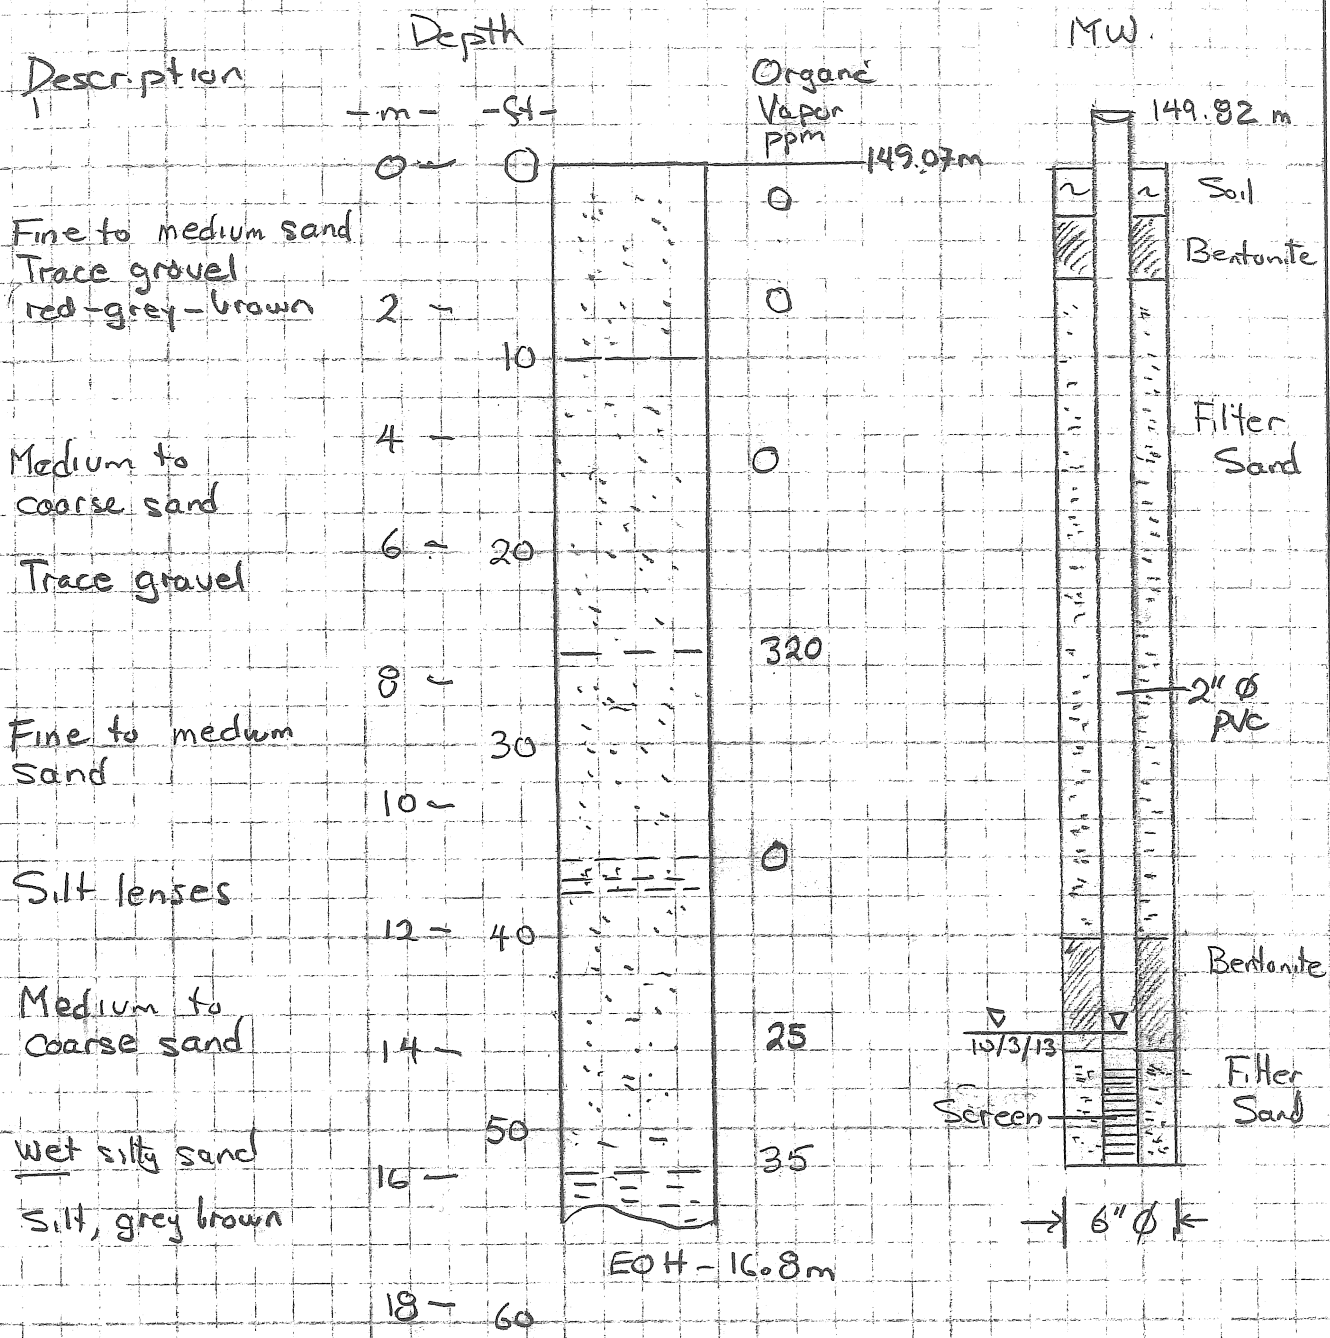

2285 - 5 SQUARES
 50286 - 5 SQUARES
 3-0237 - 5 SQUARES
 3-0197 - 5 SQUARES
 200 SHEETS - FILLER

Drilled 9/18/13
 by Mud Bay
 DB 320
 Sonic Drill Rig

Logged By David Graham H&E 9/18/13