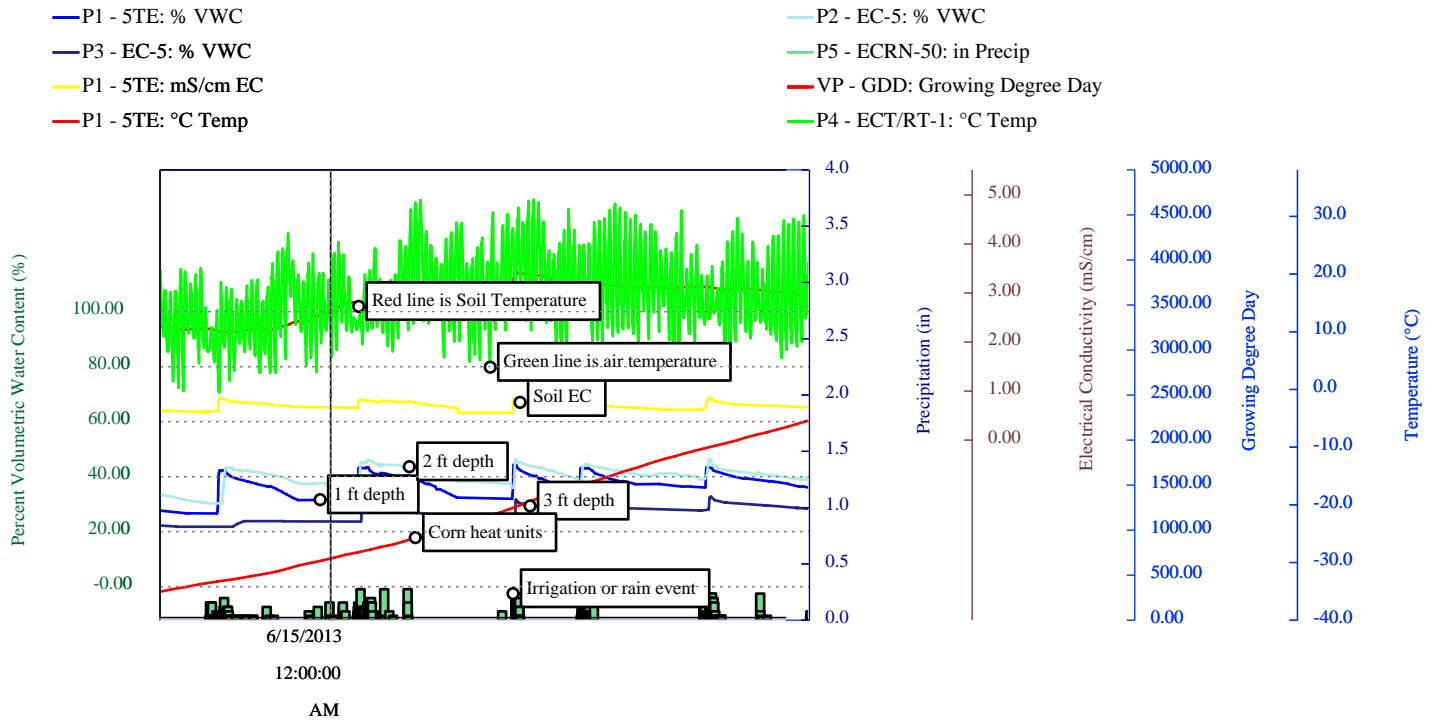

# 5G0B0541

**Location:** Westwold 0°0'0.00" East, 0°0'0.00" North (Westwold)

**Start:** 5/12/2013 2:55:00 PM

**Stop:** 9/12/2013 3:55:00 AM

	P1 - % VWC 5TE	P1 - mS/cm EC 5TE	P1 - °C Temp 5TE	P2 - % VWC EC-5	P3 - % VWC EC-5
<b>Avg:</b>	36.15	0.68	15.5	40.0	26.2
<b>Min:</b>	26.27	0.54	9.6	29.7	21.0
<b>Max:</b>	44.80	0.88	20.7	46.4	32.9
<b>Total:</b>	n/a	n/a	n/a	n/a	n/a
<b>Events:</b>	n/a	n/a	n/a	n/a	n/a

	P4 - °C Temp ECT/RT-1	P5 - in Precip ECRN-50	VP1 Growing Degree Day
<b>Avg:</b>	16.4	n/a	1161.58
<b>Min:</b>	-0.5	n/a	317.96
<b>Max:</b>	32.9	n/a	2143.89
<b>Total:</b>	n/a	25.43	n/a
<b>Events:</b>	n/a	282	n/a