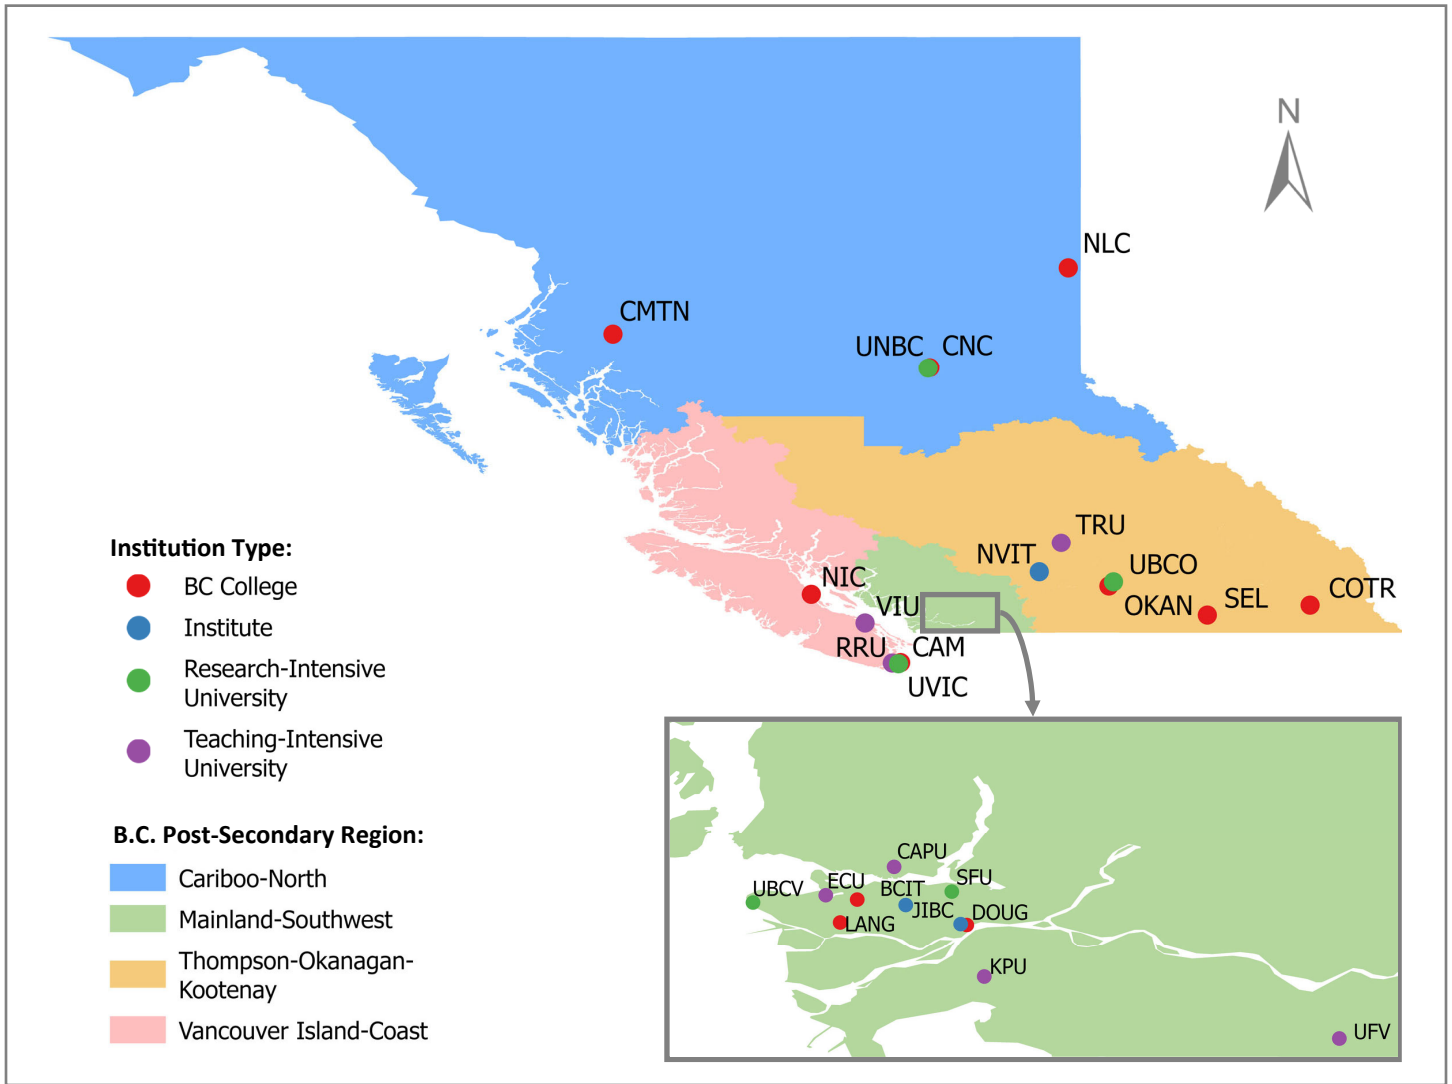

# B.C. Public Post-Secondary Institution Map

## Total B.C. Public Post-Secondary Enrolment in Academic Year 2022/2023 = 432,260 Students