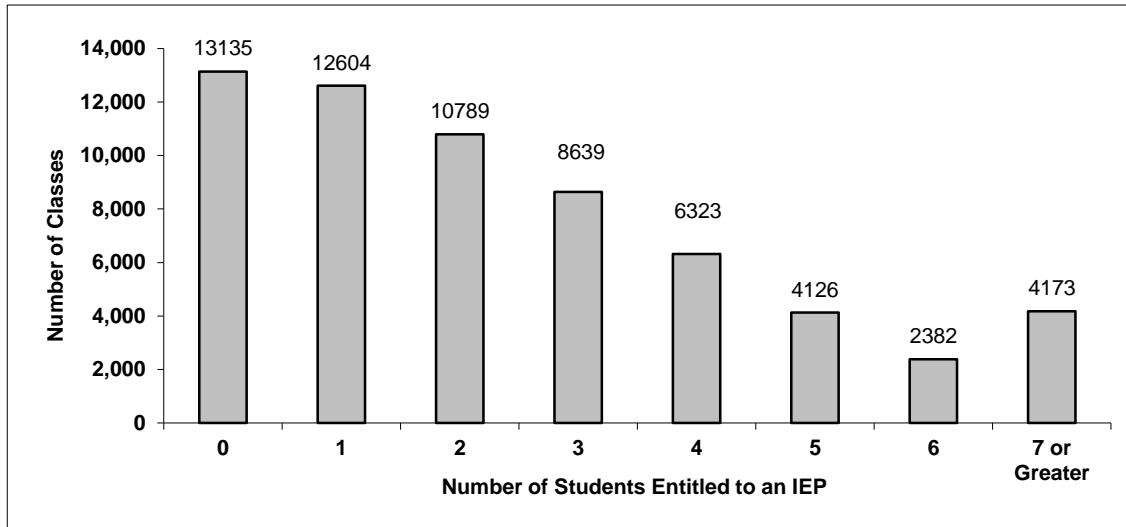

Grades 4-12 - Number of Classes in Province with 'X' Number of Students Entitled to an IEP