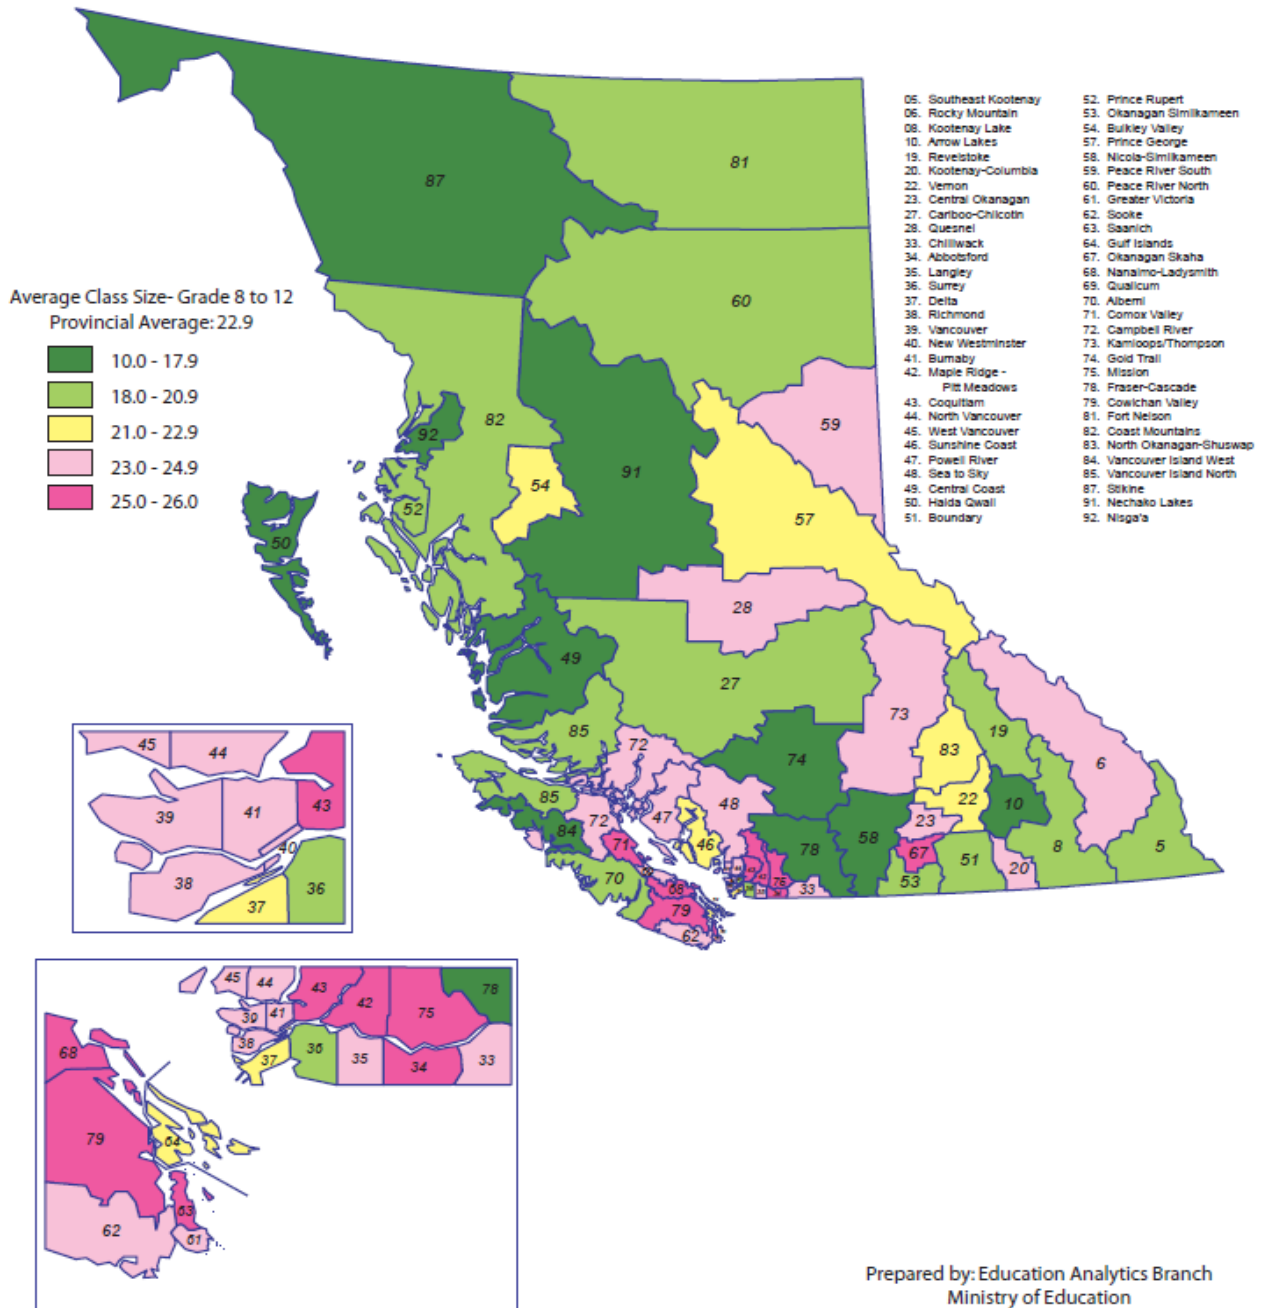

BRITISH COLUMBIA

Average Class Size - Grade 8 to 12, 2016/17

Prepared by: Education Analytics Branch
Ministry of Education