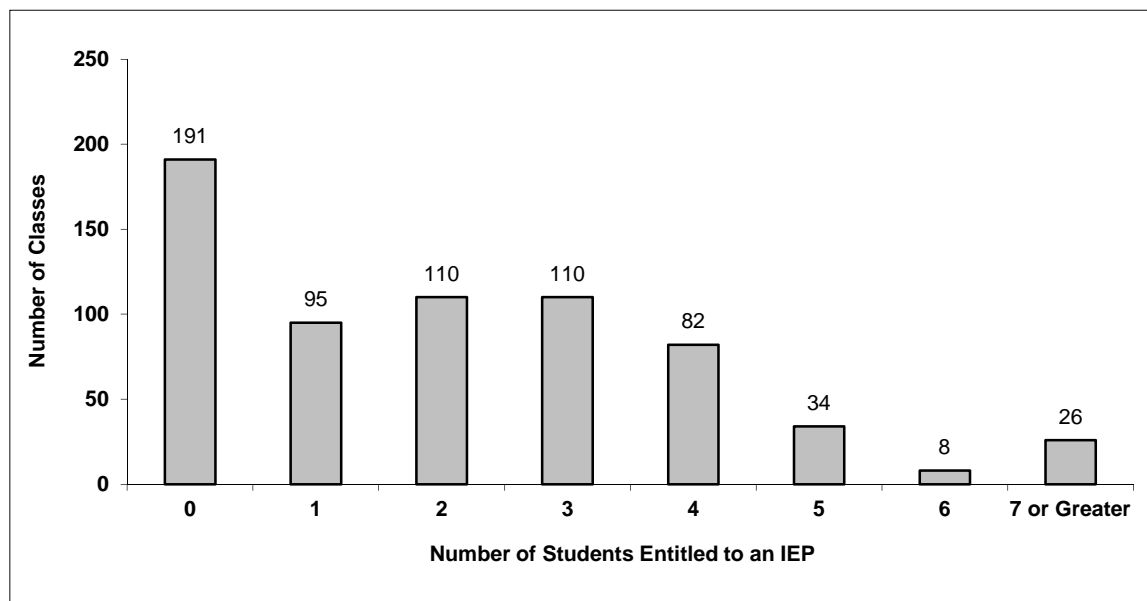

Grades 4-12 - Number of Classes in District with 'X' Number of Students Entitled to an IEP