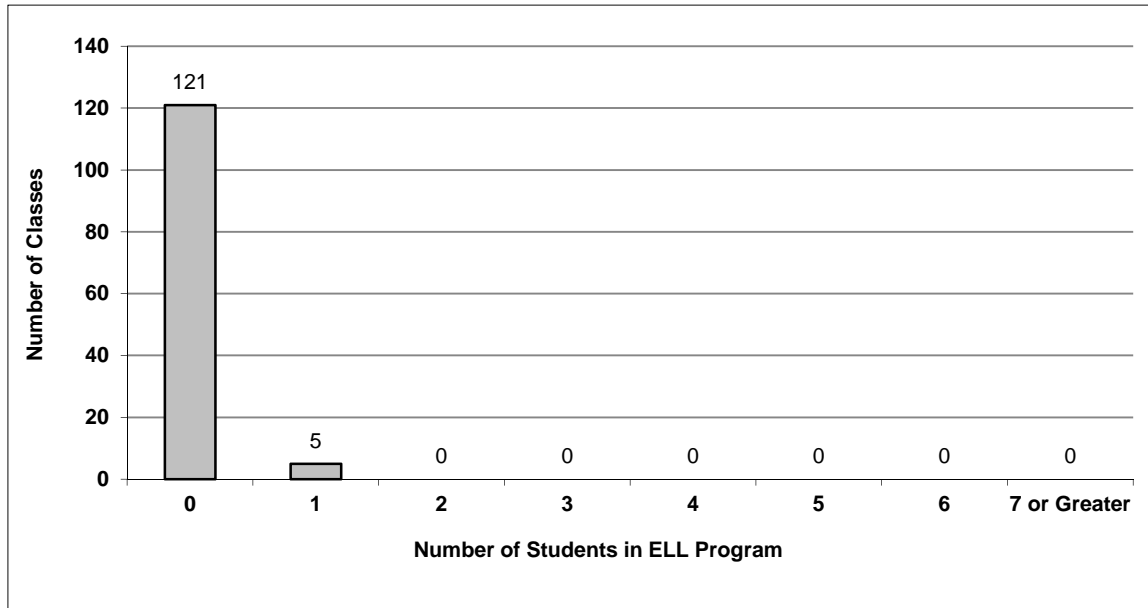

District - English Language Learners (ELL)

093 Conseil scolaire francophone

Source: Class size data collection (as of October 31) from BC public schools.

Grades K-3 - Number of Classes in District with 'X' Number of ELL