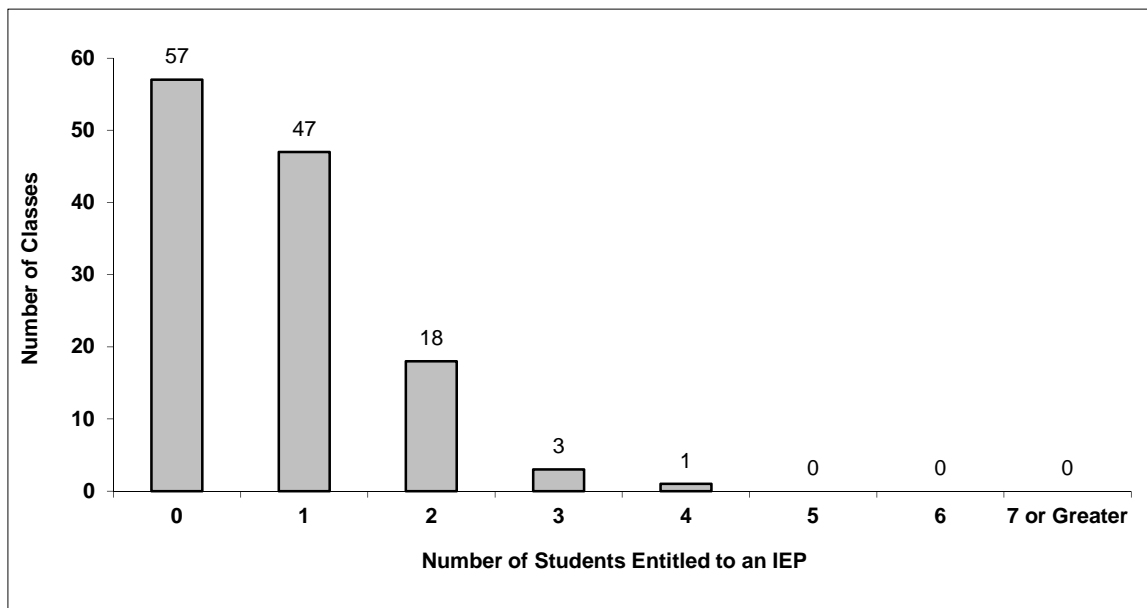

District - Students Entitled to an Individual Education Plan (IEP)

093 Conseil scolaire francophone

Source: Class size data collection (as of October 31) from BC public schools.

Grades K-3 - Number of Classes in District with 'X' Number of Students Entitled to an IEP