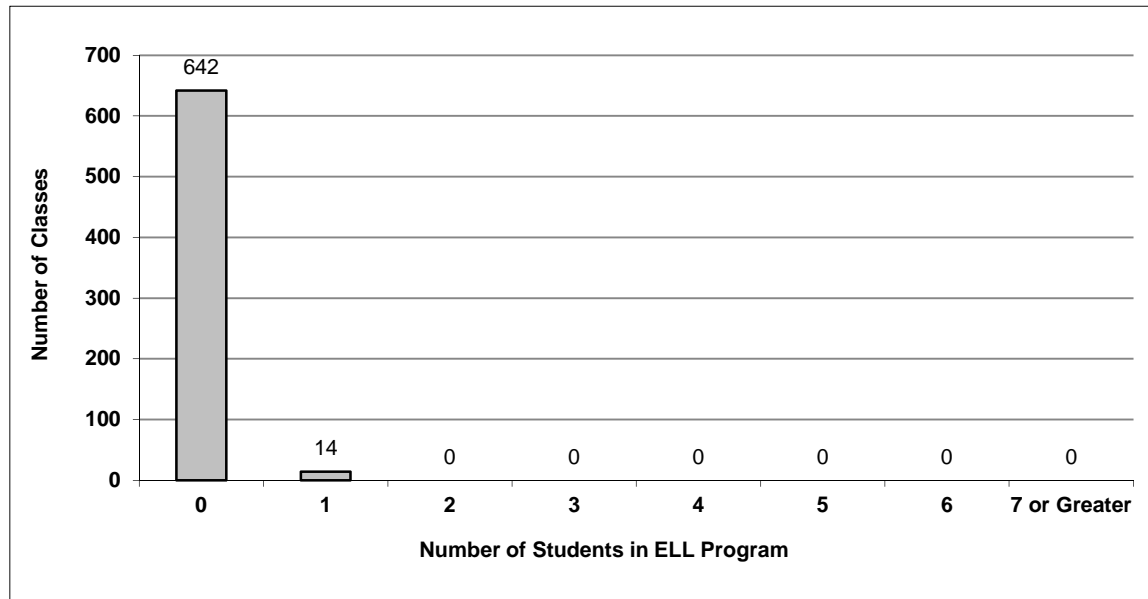

Grades 4-12 - Number of Classes in District with 'X' Number of ELL