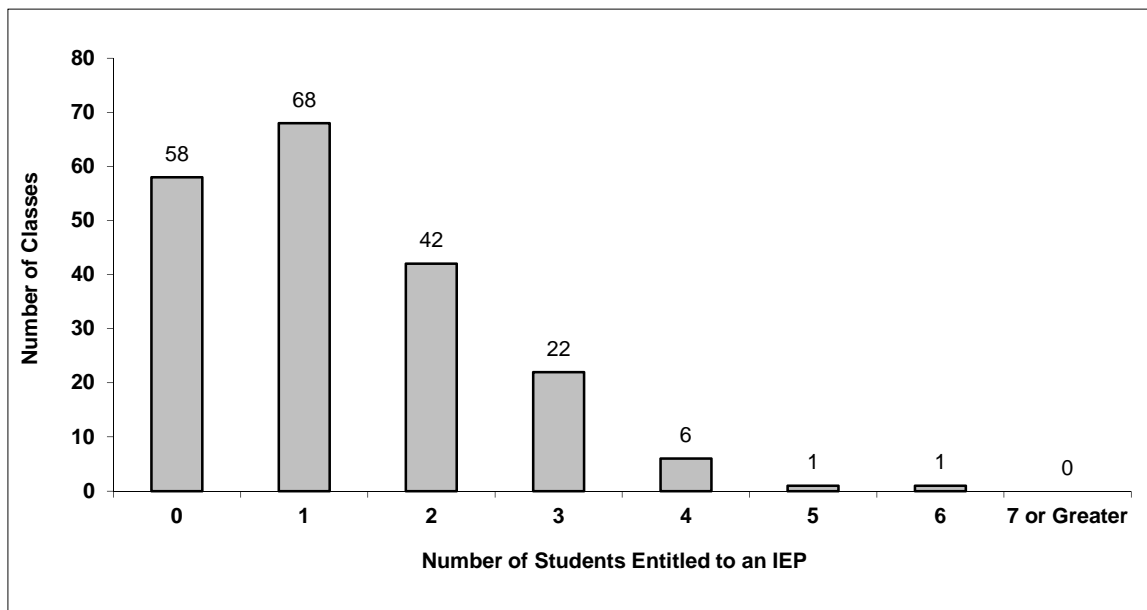

District - Students Entitled to an Individual Education Plan (IEP)

073 Kamloops/Thompson

Source: Class size data collection (as of October 31) from BC public schools.

Grades K-3 - Number of Classes in District with 'X' Number of Students Entitled to an IEP