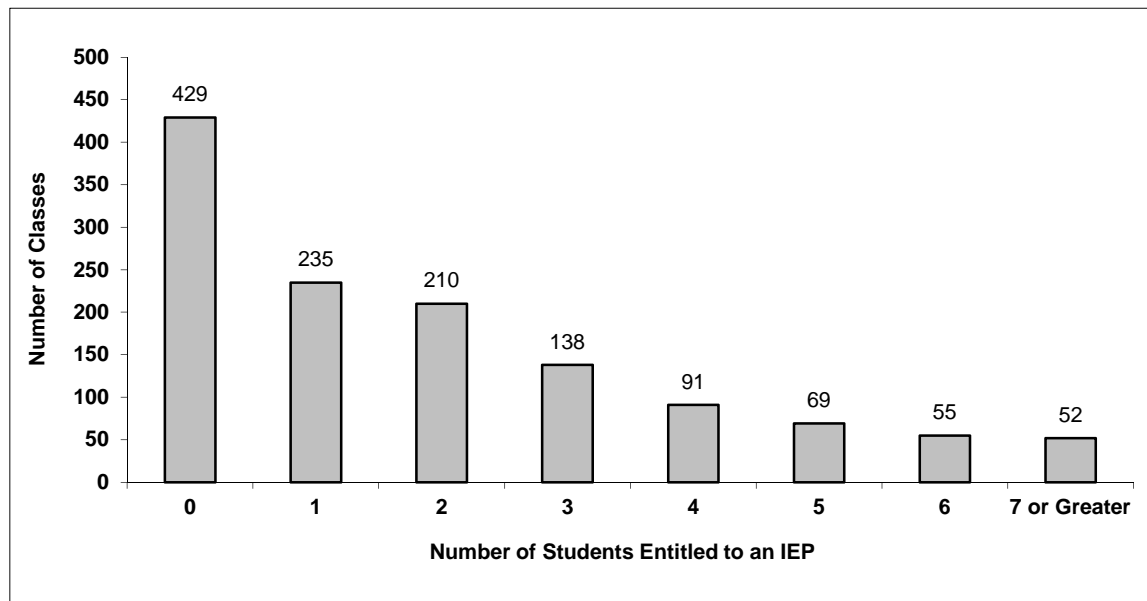

Grades 4-12 - Number of Classes in District with 'X' Number of Students Entitled to an IEP