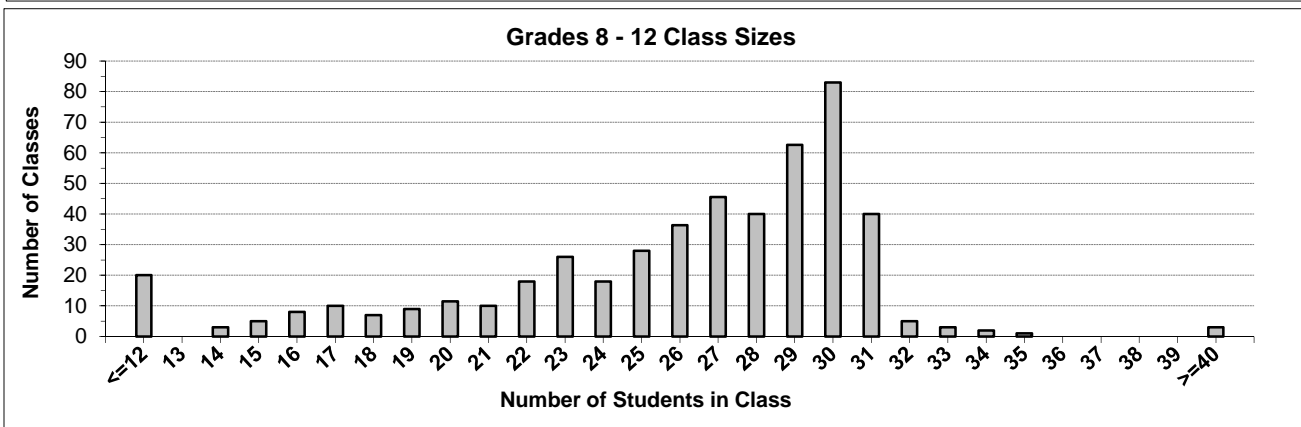

District Class Sizes

063 Saanich

Source: Class size data collection (as of October 31) from BC public schools.