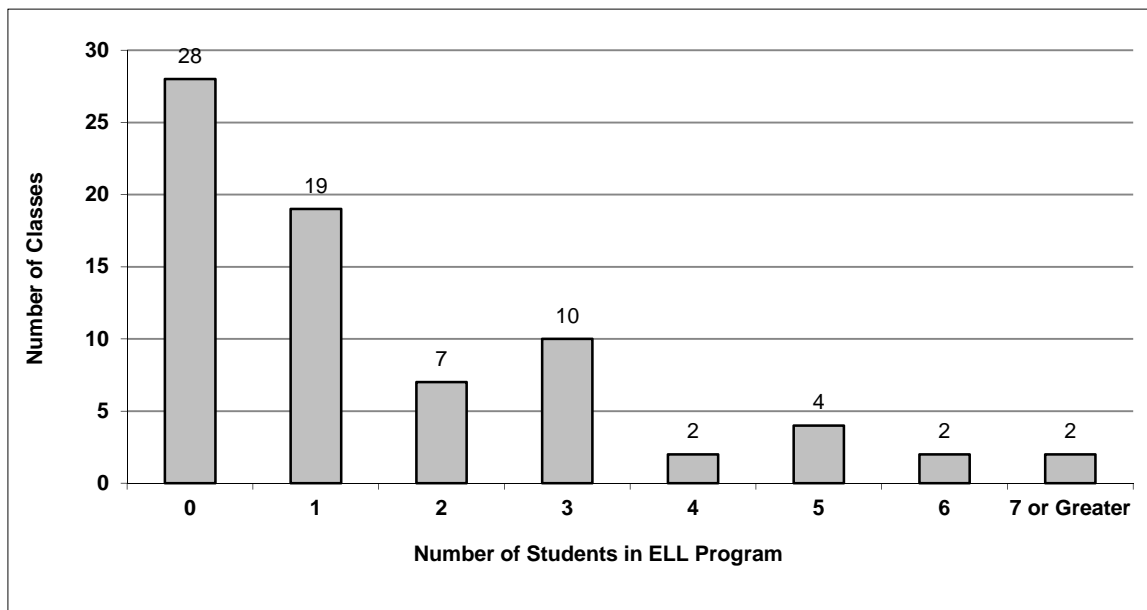

District - English Language Learners (ELL)

063 Saanich

Source: Class size data collection (as of October 31) from BC public schools.

Grades K-3 - Number of Classes in District with 'X' Number of ELL