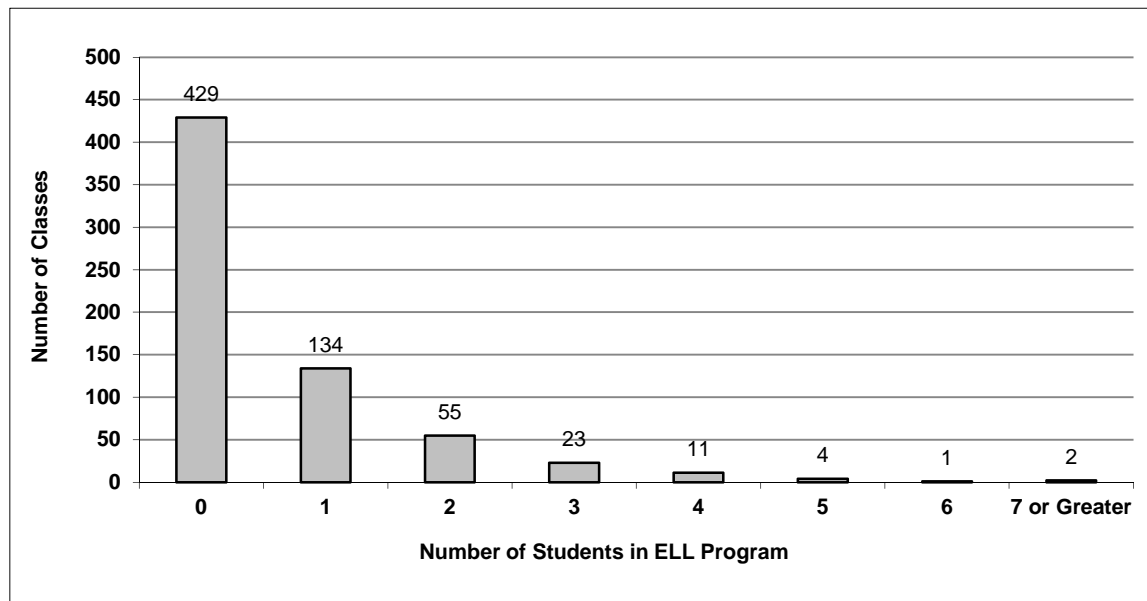

District - English Language Learners (ELL)

063 Saanich

Source: Class size data collection (as of October 31) from BC public schools.

Grades K-3 - Number of Classes in District with 'X' Number of ELL

Grades 4-12 - Number of Classes in District with 'X' Number of ELL