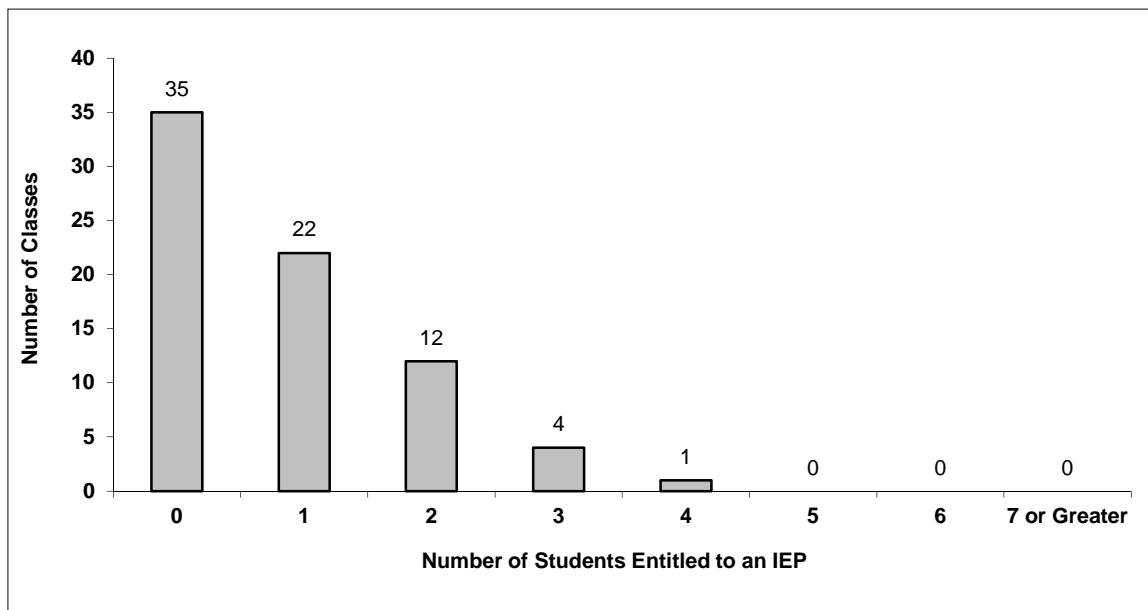

District - Students Entitled to an Individual Education Plan (IEP)

063 Saanich

Source: Class size data collection (as of October 31) from BC public schools.

Grades K-3 - Number of Classes in District with 'X' Number of Students Entitled to an IEP