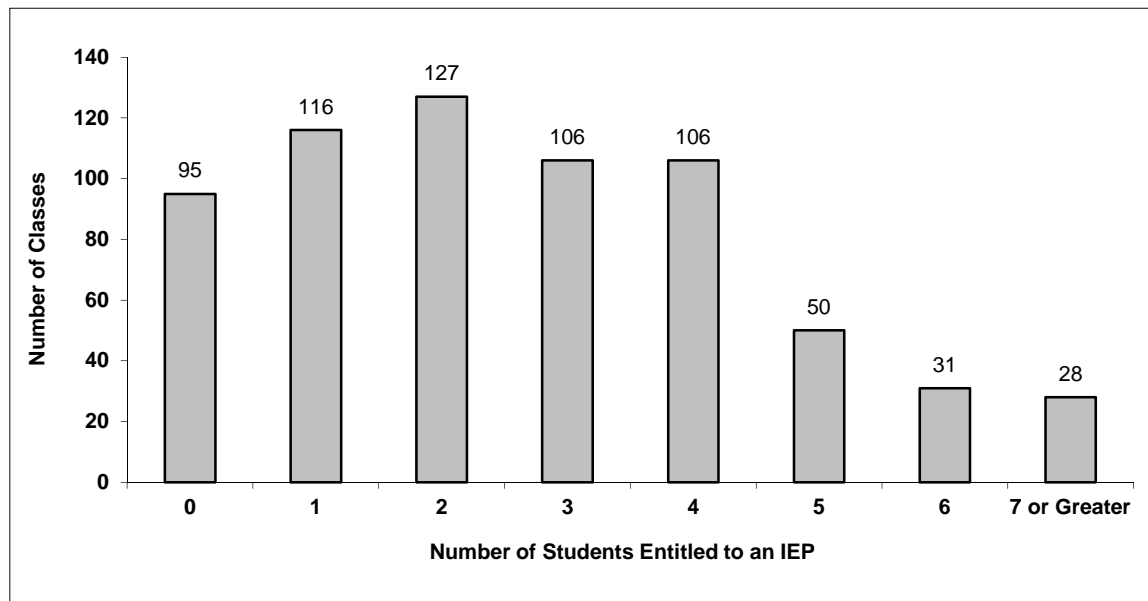

Grades 4-12 - Number of Classes in District with 'X' Number of Students Entitled to an IEP