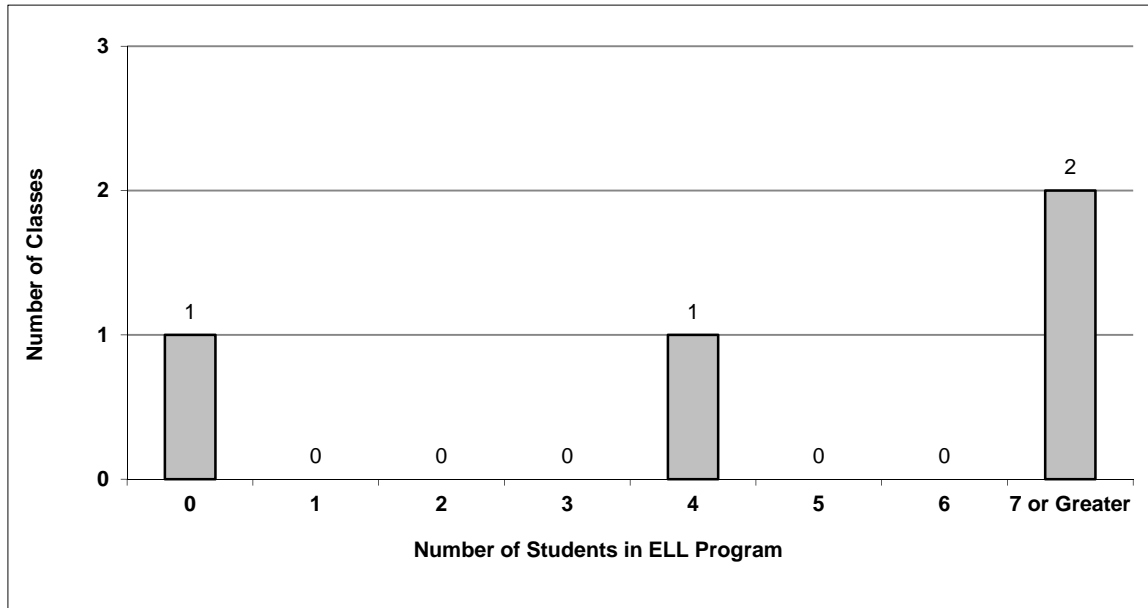

District - English Language Learners (ELL)

049 Central Coast

Source: Class size data collection (as of October 31) from BC public schools.

Grades K-3 - Number of Classes in District with 'X' Number of ELL