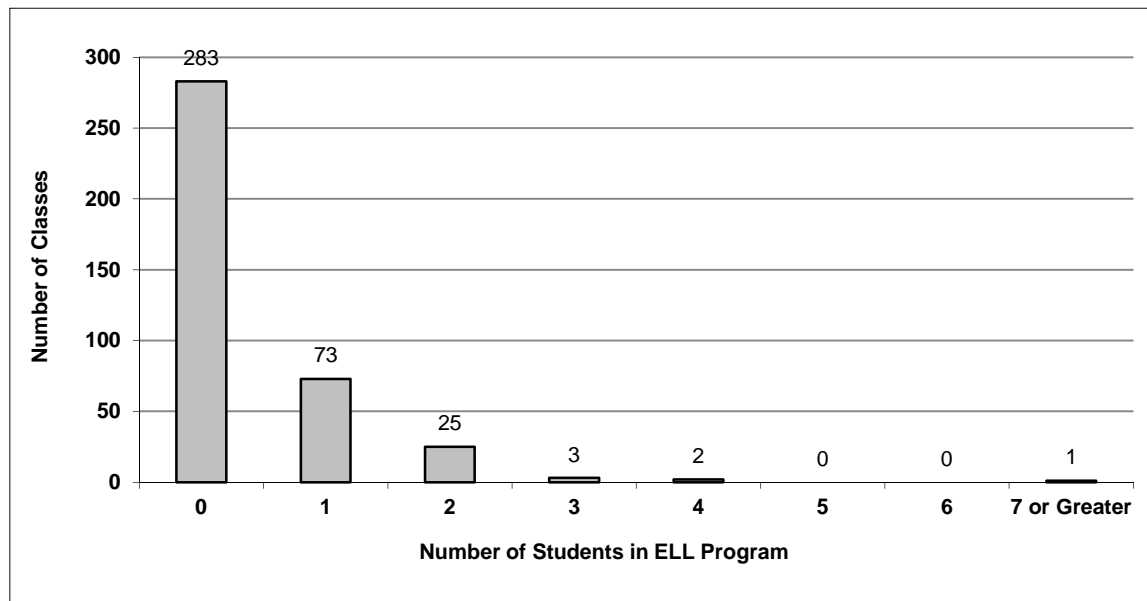

Grades 4-12 - Number of Classes in District with 'X' Number of ELL