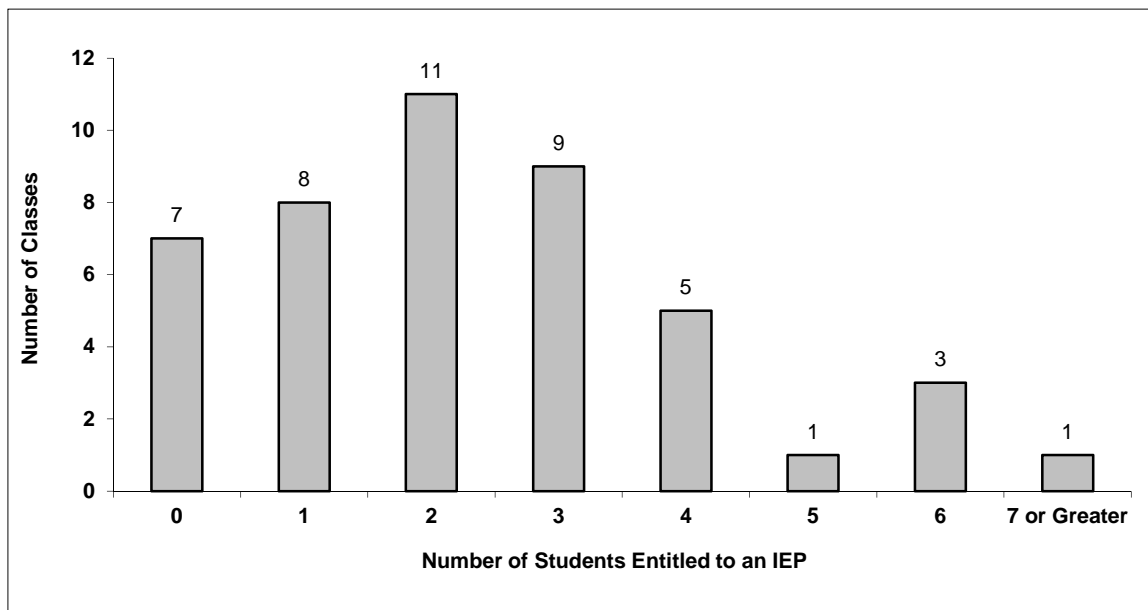

District - Students Entitled to an Individual Education Plan (IEP)

046 Sunshine Coast

Source: Class size data collection (as of October 31) from BC public schools.

Grades K-3 - Number of Classes in District with 'X' Number of Students Entitled to an IEP