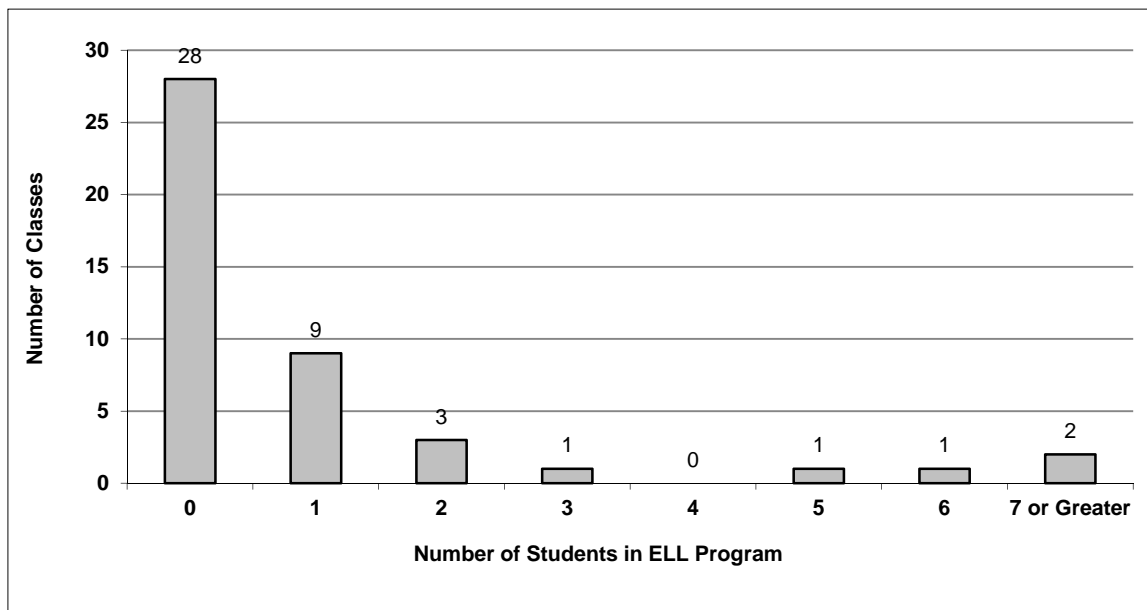

District - English Language Learners (ELL)

046 Sunshine Coast

Source: Class size data collection (as of October 31) from BC public schools.

Grades K-3 - Number of Classes in District with 'X' Number of ELL