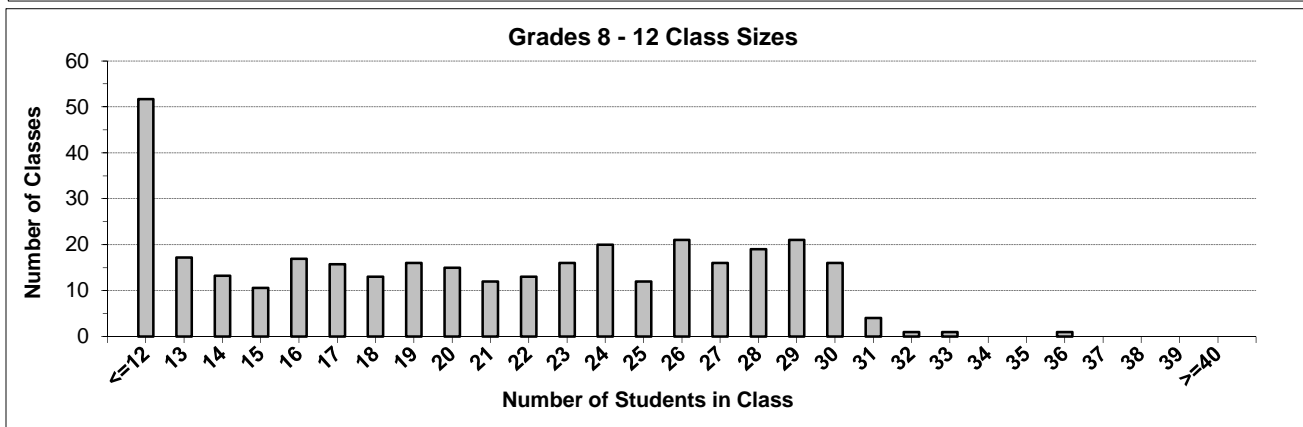

District Class Sizes

046 Sunshine Coast

Source: Class size data collection (as of October 31) from BC public schools.