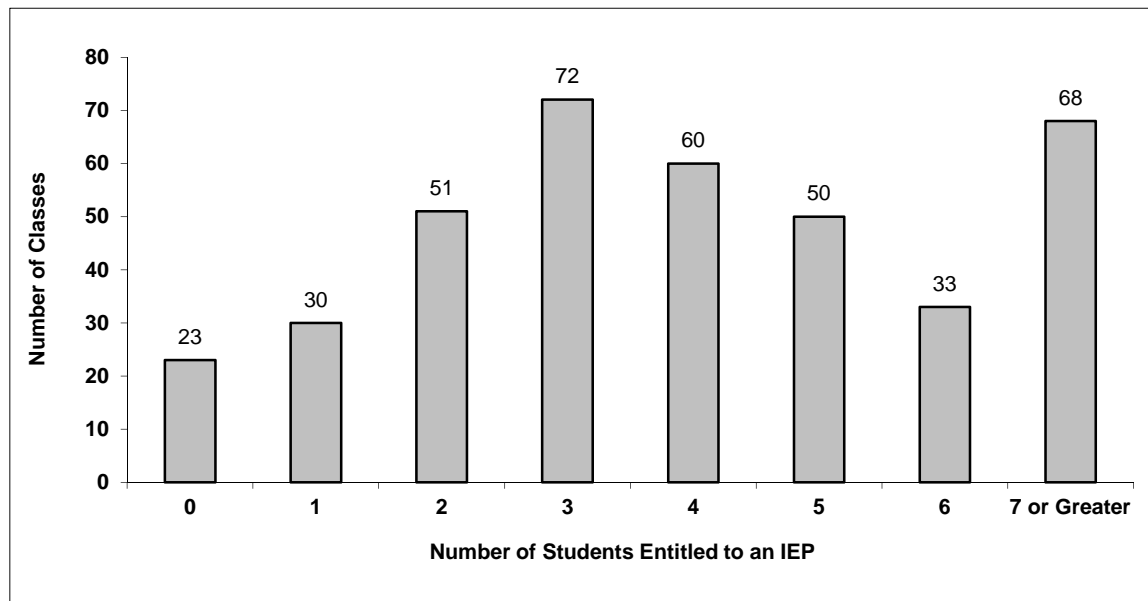

Grades 4-12 - Number of Classes in District with 'X' Number of Students Entitled to an IEP