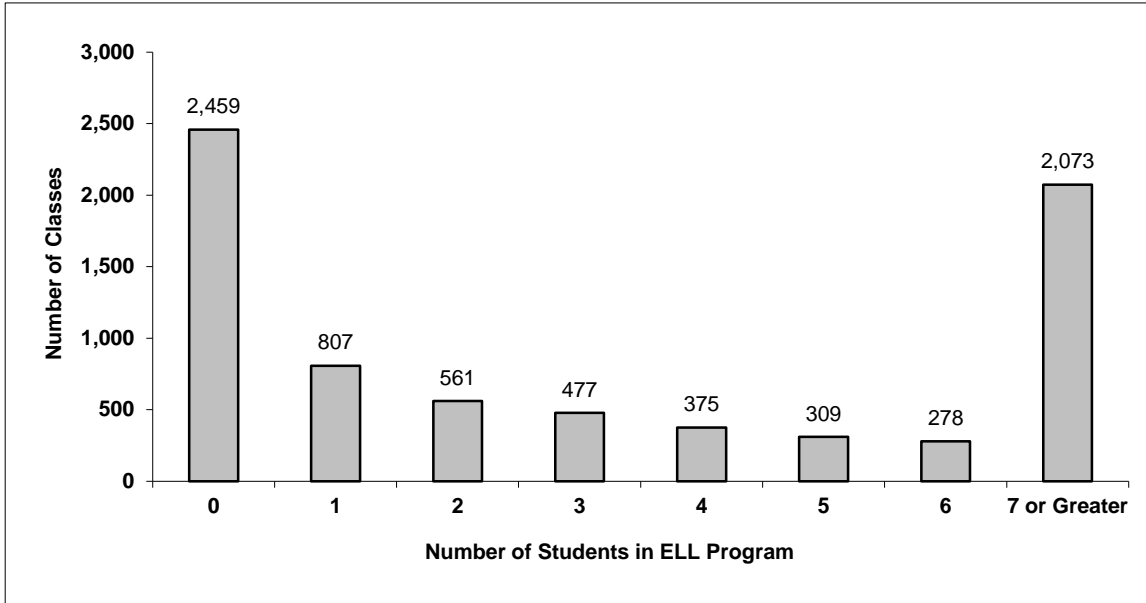

Province - English Language Learners (ELL)

Source: Class size data collection (as of October 31) from BC public schools.

Grades K-3 - Number of Classes in Province with 'X' Number of ELL