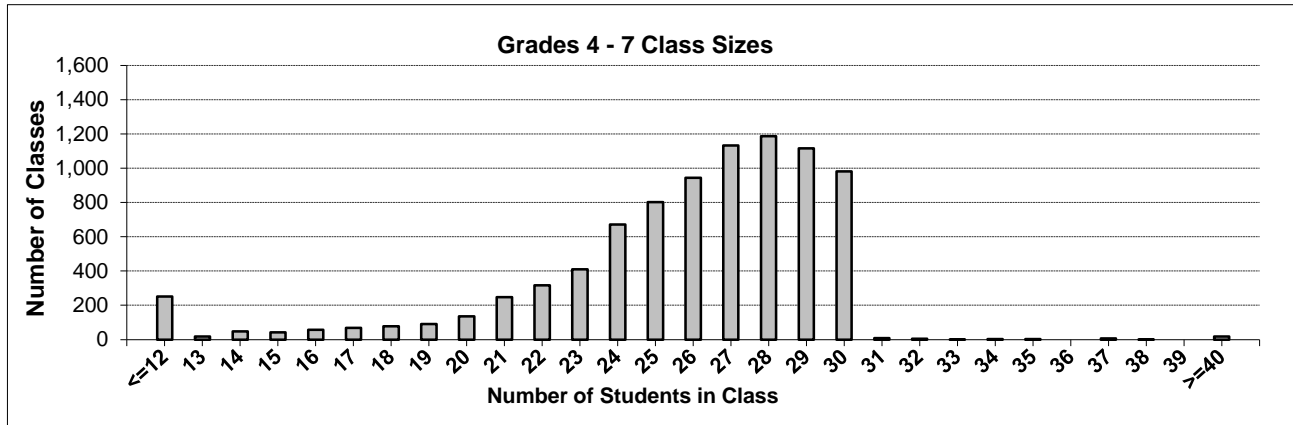

Province - Average Class Size

Source: Class size data collection (as of October 31) from BC public schools.