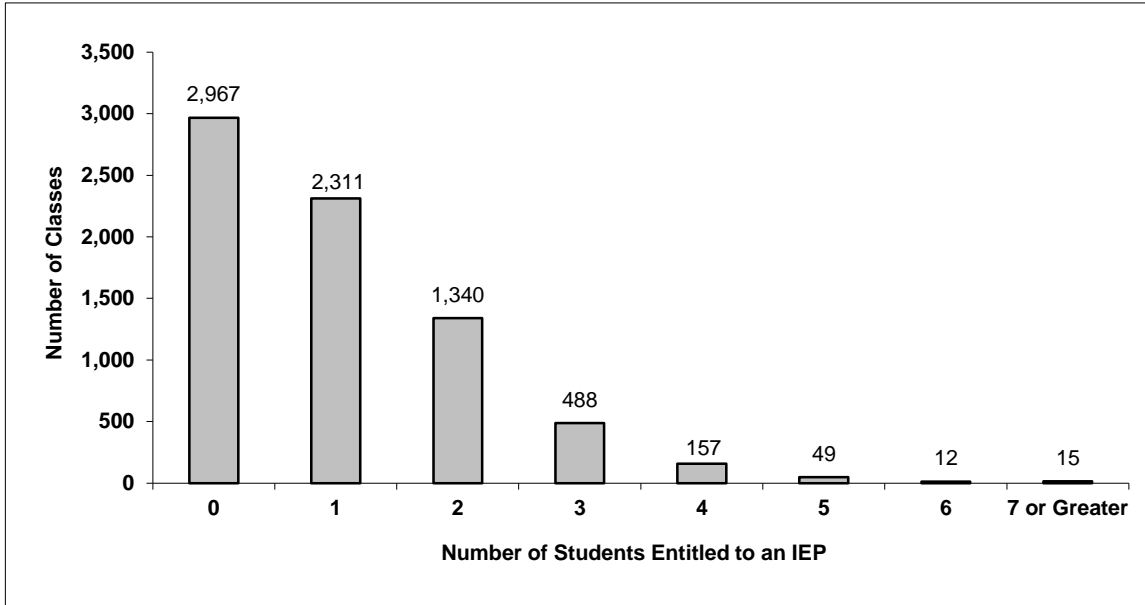

Province - Students Entitled to an Individual Education Plan (IEP)

Source: Class size data collection (as of October 31) from BC public schools.

Grades K-3 - Number of Classes in Province with 'X' Number of Students Entitled to an IEP