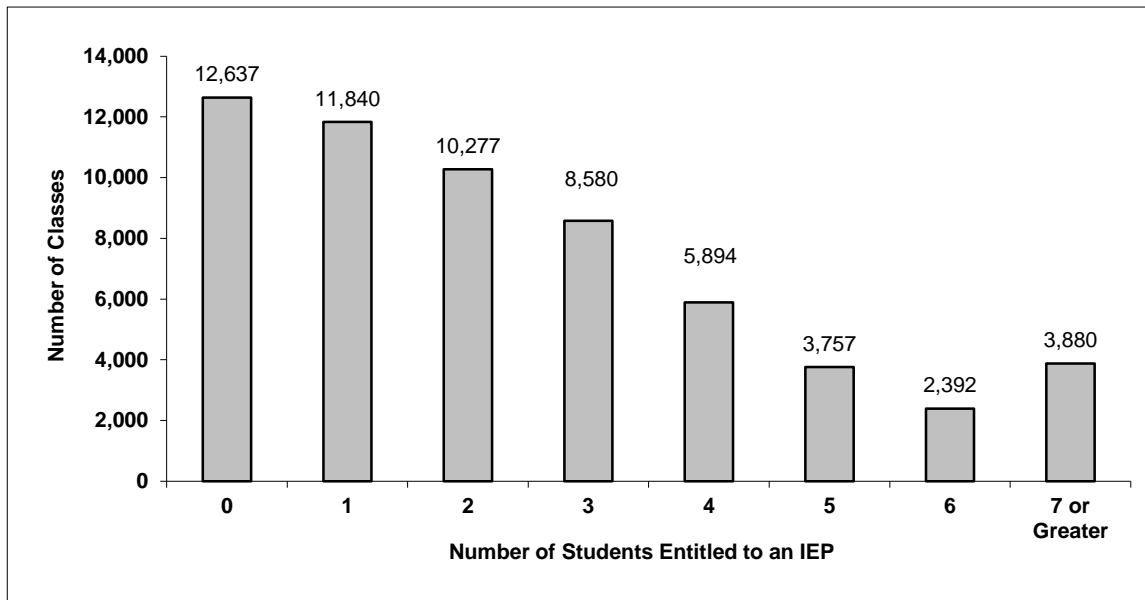

Grades 4-12 - Number of Classes in Province with 'X' Number of Students Entitled to an IEP