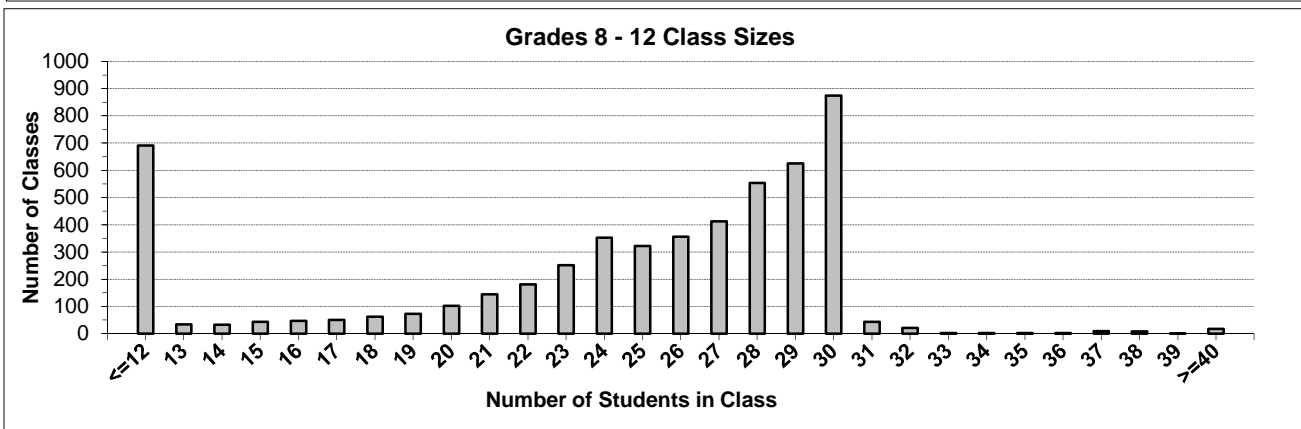

District Class Sizes

036 Surrey

Source: Class size data collection (as of October 31) from BC public schools.