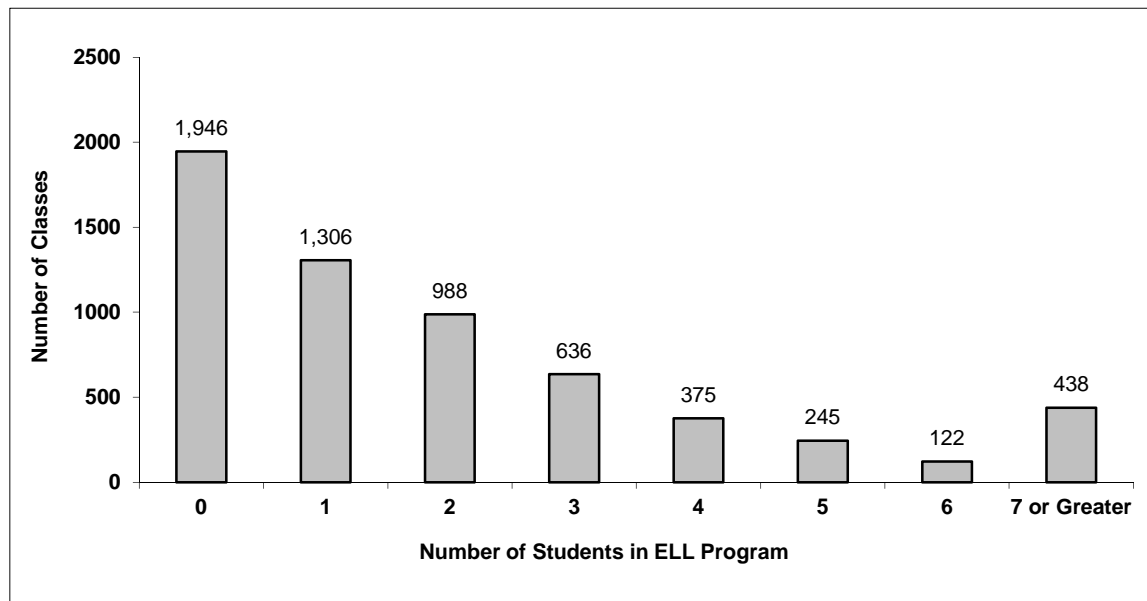

District - English Language Learners (ELL)

036 Surrey

Source: Class size data collection (as of October 31) from BC public schools.

Grades K-3 - Number of Classes in District with 'X' Number of ELL

Grades 4-12 - Number of Classes in District with 'X' Number of ELL