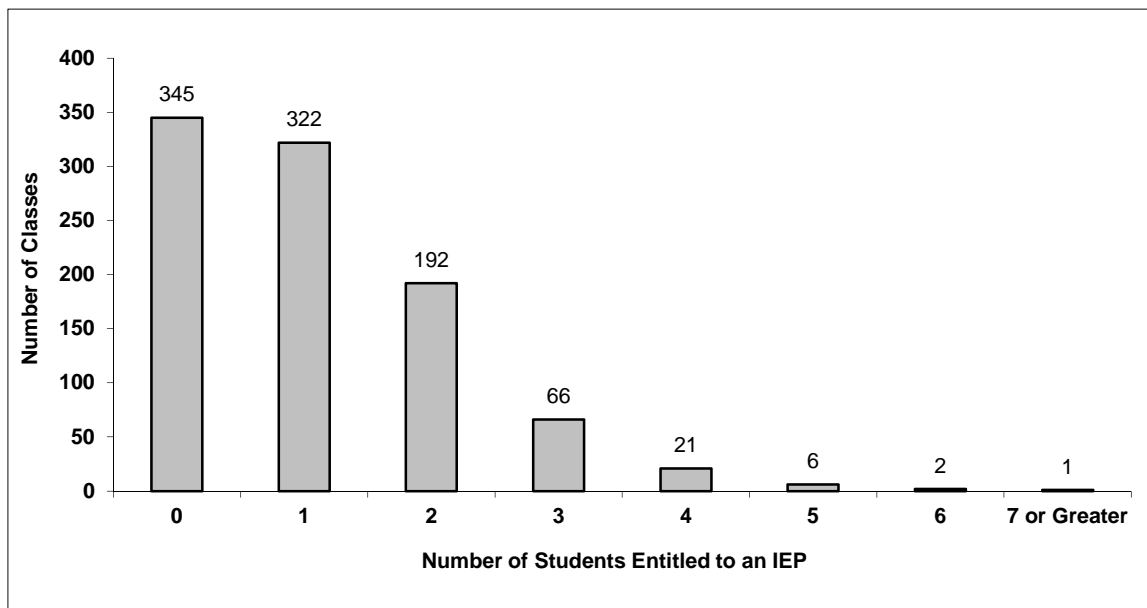

District - Students Entitled to an Individual Education Plan (IEP)

036 Surrey

Source: Class size data collection (as of October 31) from BC public schools.

Grades K-3 - Number of Classes in District with 'X' Number of Students Entitled to an IEP