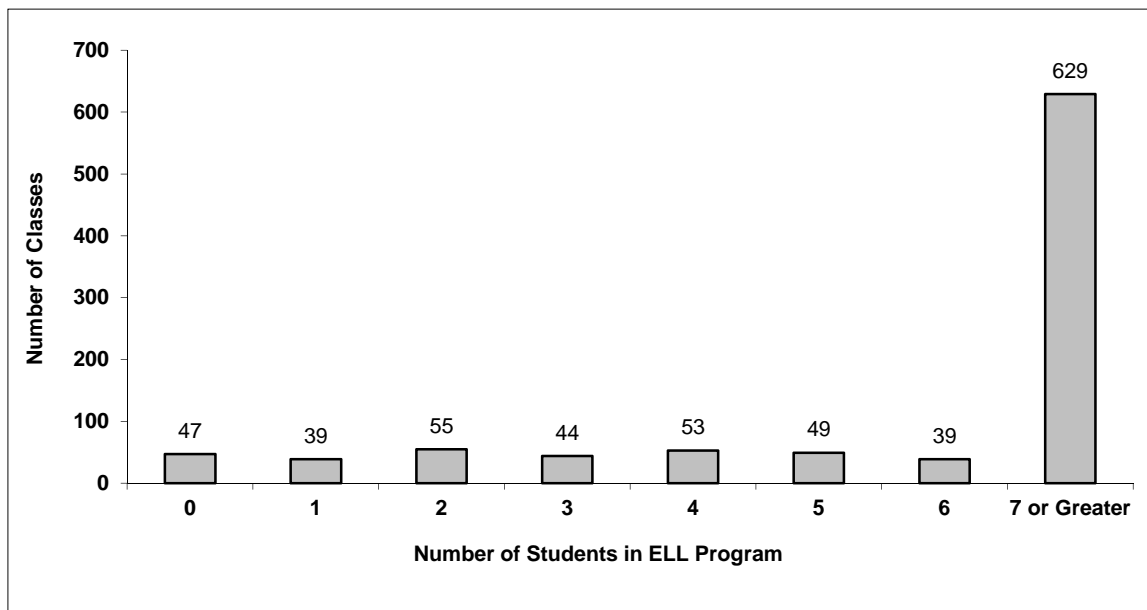

District - English Language Learners (ELL)

036 Surrey

Source: Class size data collection (as of October 31) from BC public schools.

Grades K-3 - Number of Classes in District with 'X' Number of ELL