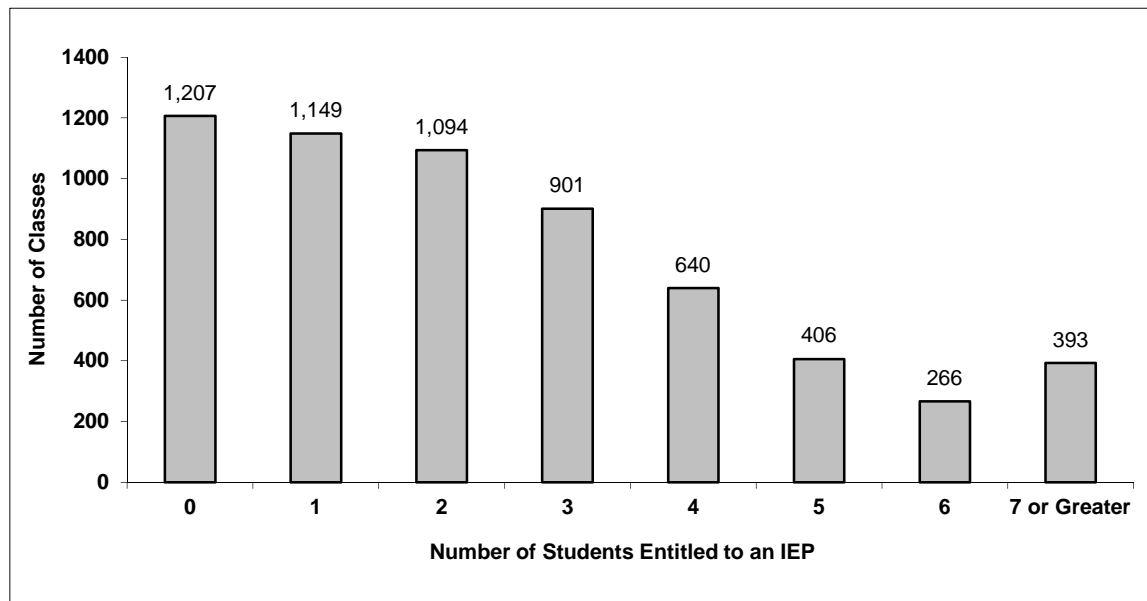

Grades 4-12 - Number of Classes in District with 'X' Number of Students Entitled to an IEP