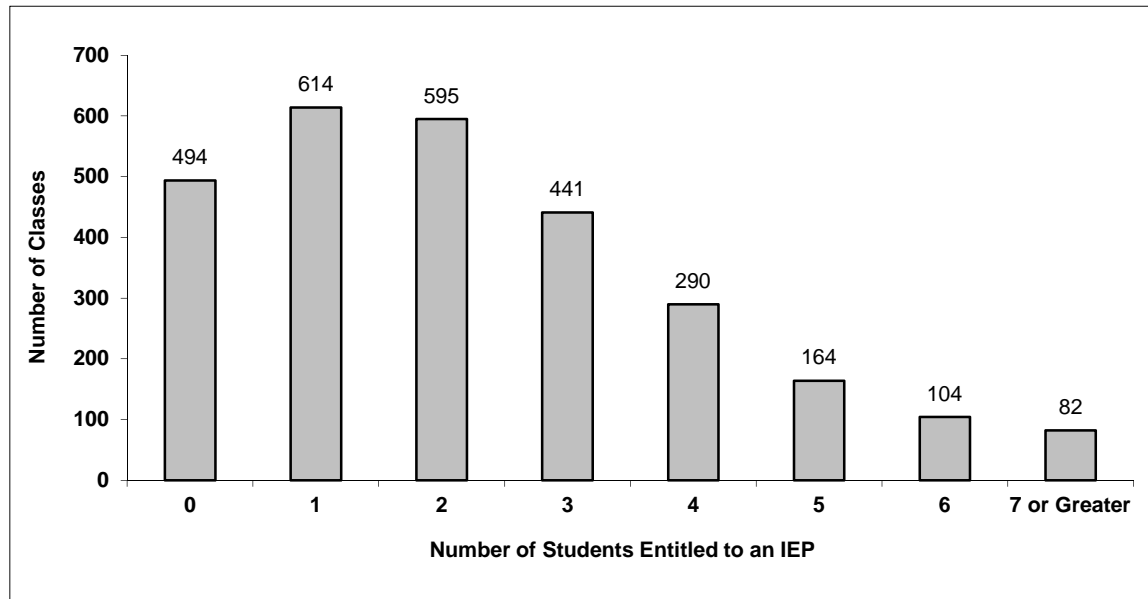

Grades 4-12 - Number of Classes in District with 'X' Number of Students Entitled to an IEP