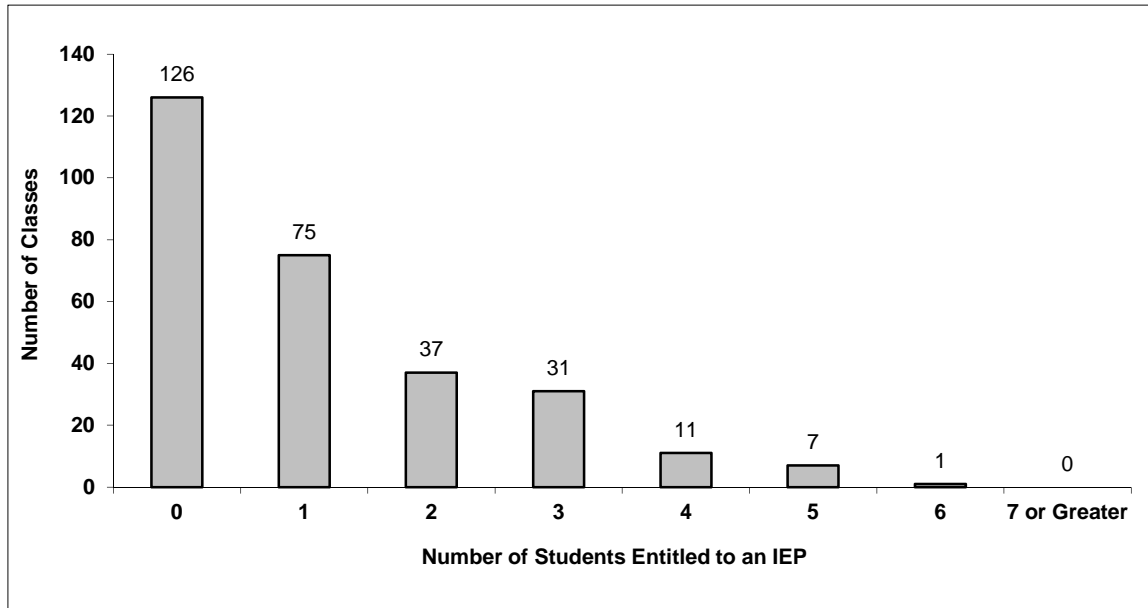

District - Students Entitled to an Individual Education Plan (IEP)

023 Central Okanagan

Source: Class size data collection (as of October 31) from BC public schools.

Grades K-3 - Number of Classes in District with 'X' Number of Students Entitled to an IEP