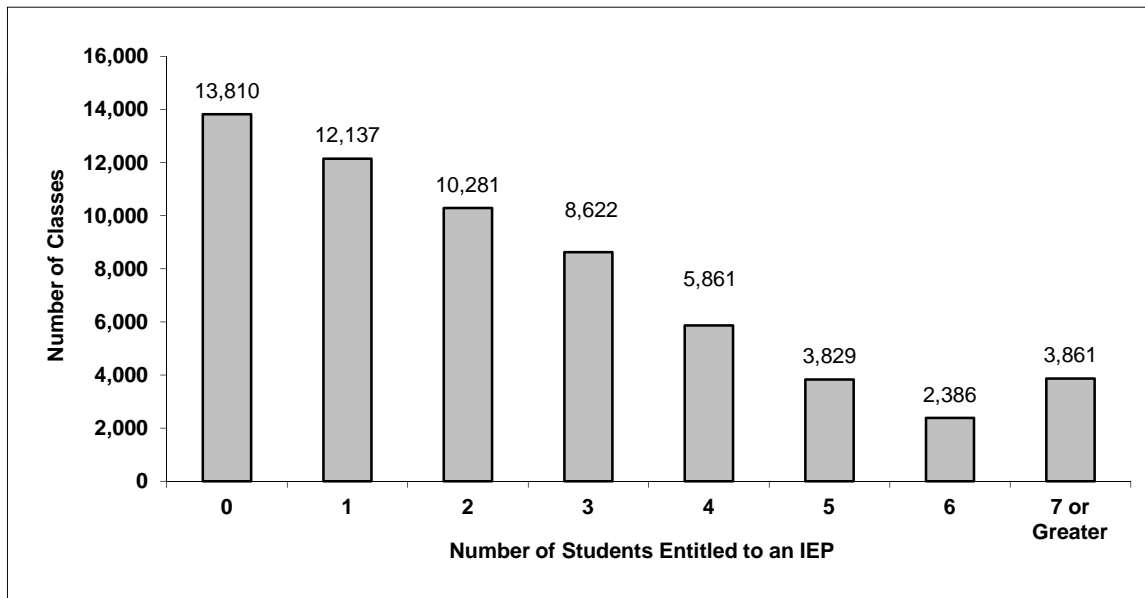

Grades 4-12 - Number of Classes in Province with 'X' Number of Students Entitled to an IEP