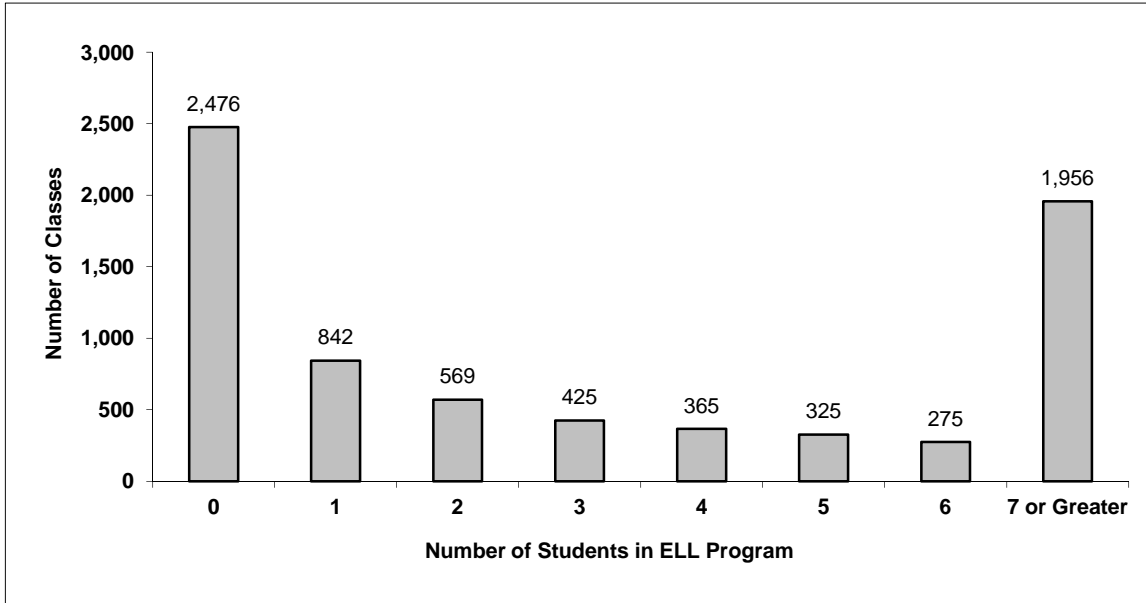

Province - English Language Learners (ELL)

Source: Class size data collection (as of October 15) from BC public schools.

Grades K-3 - Number of Classes in Province with 'X' Number of ELL