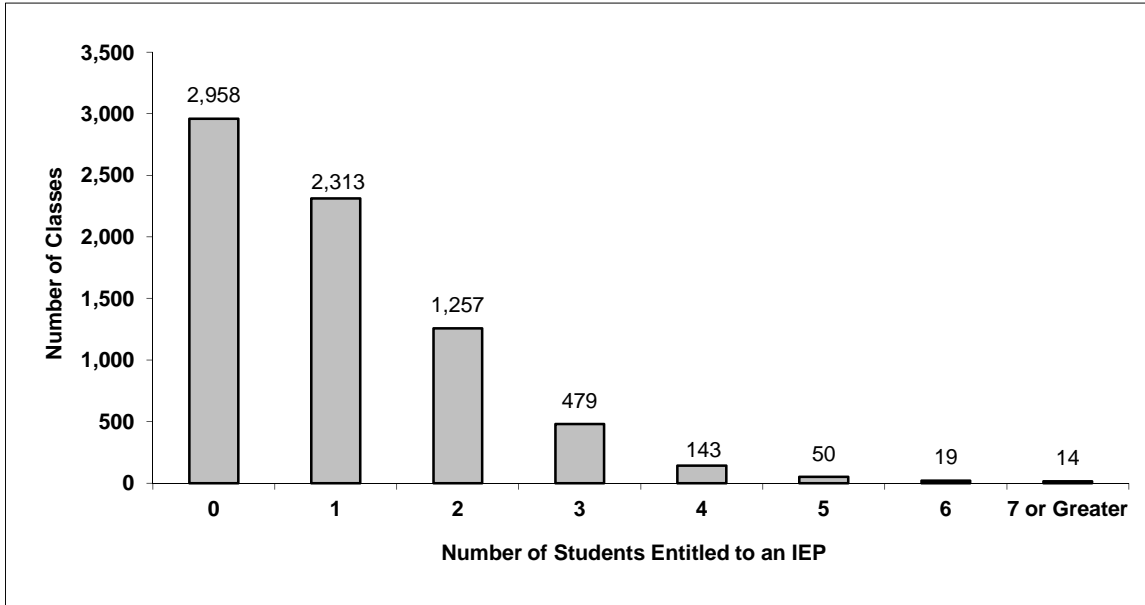

Province - Students Entitled to an Individual Education Plan (IEP)

Source: Class size data collection (as of October 15) from BC public schools.

Grades K-3 - Number of Classes in Province with 'X' Number of Students Entitled to an IEP