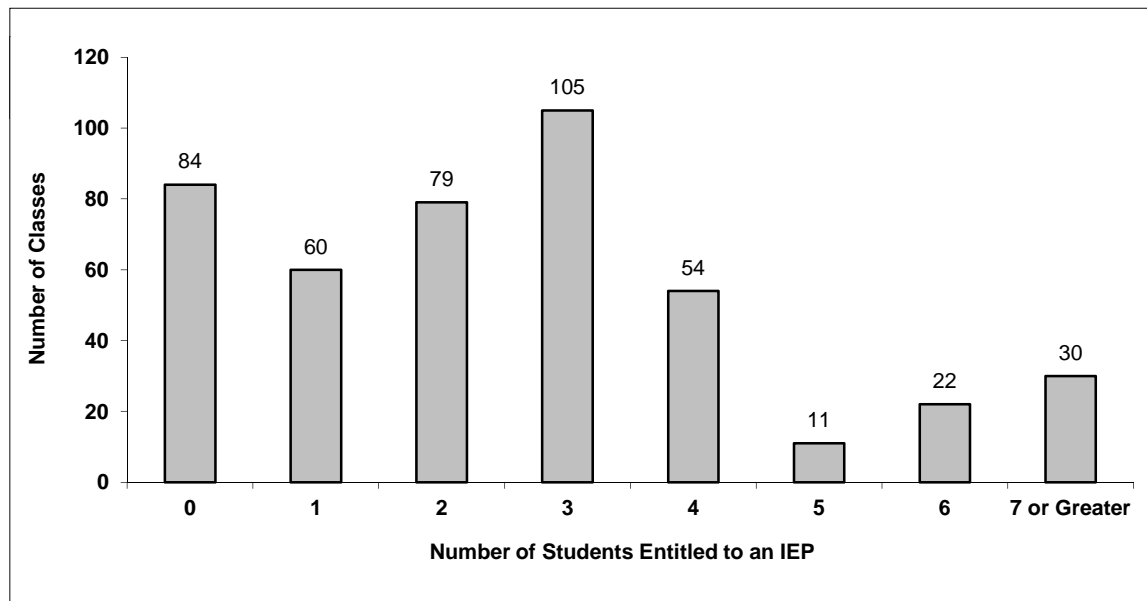

Grades 4-12 - Number of Classes in District with 'X' Number of Students Entitled to an IEP