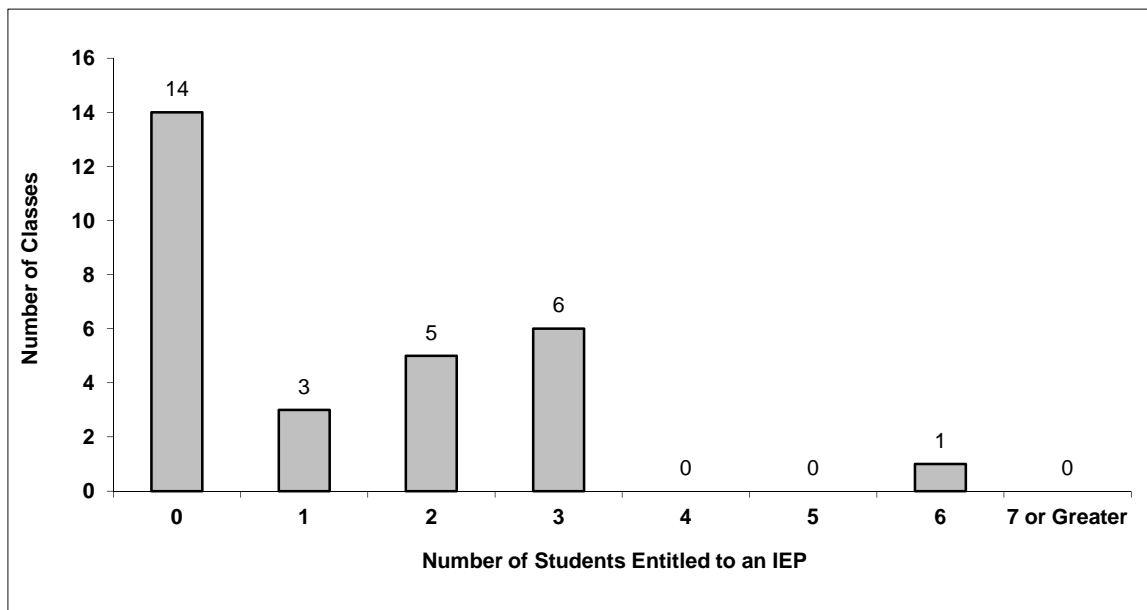

District - Students Entitled to an Individual Education Plan (IEP)

052 Prince Rupert

Source: Class size data collection (as of October 15) from BC public schools.

Grades K-3 - Number of Classes in District with 'X' Number of Students Entitled to an IEP