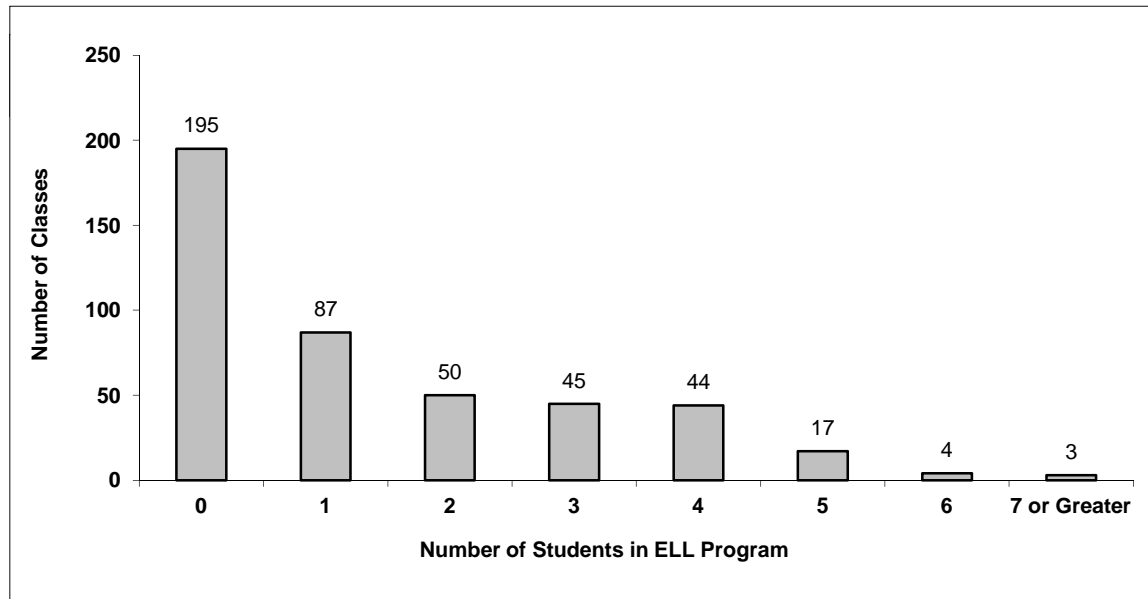

Grades 4-12 - Number of Classes in District with 'X' Number of ELL