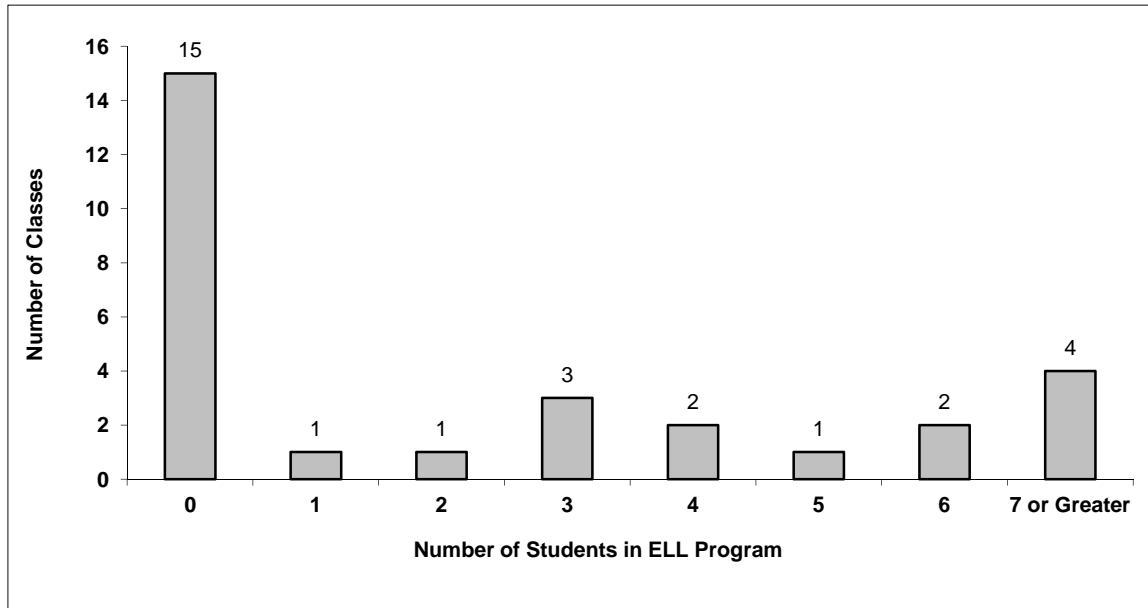

District - English Language Learners (ELL)

052 Prince Rupert

Source: Class size data collection (as of October 15) from BC public schools.

Grades K-3 - Number of Classes in District with 'X' Number of ELL