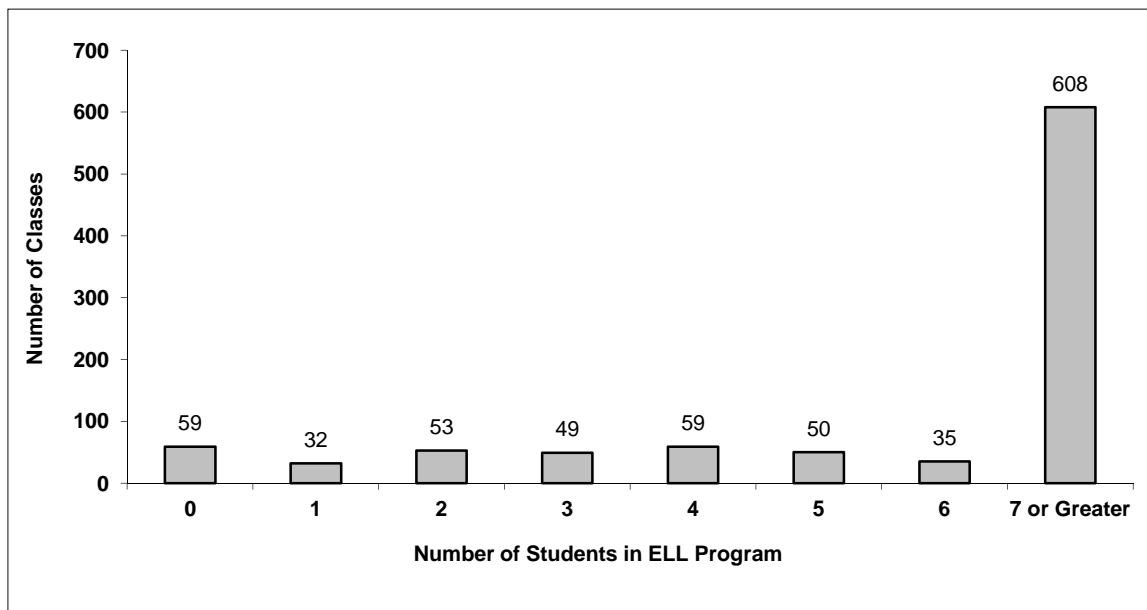

District - English Language Learners (ELL)

036 Surrey

Source: Class size data collection (as of October 15) from BC public schools.

Grades K-3 - Number of Classes in District with 'X' Number of ELL