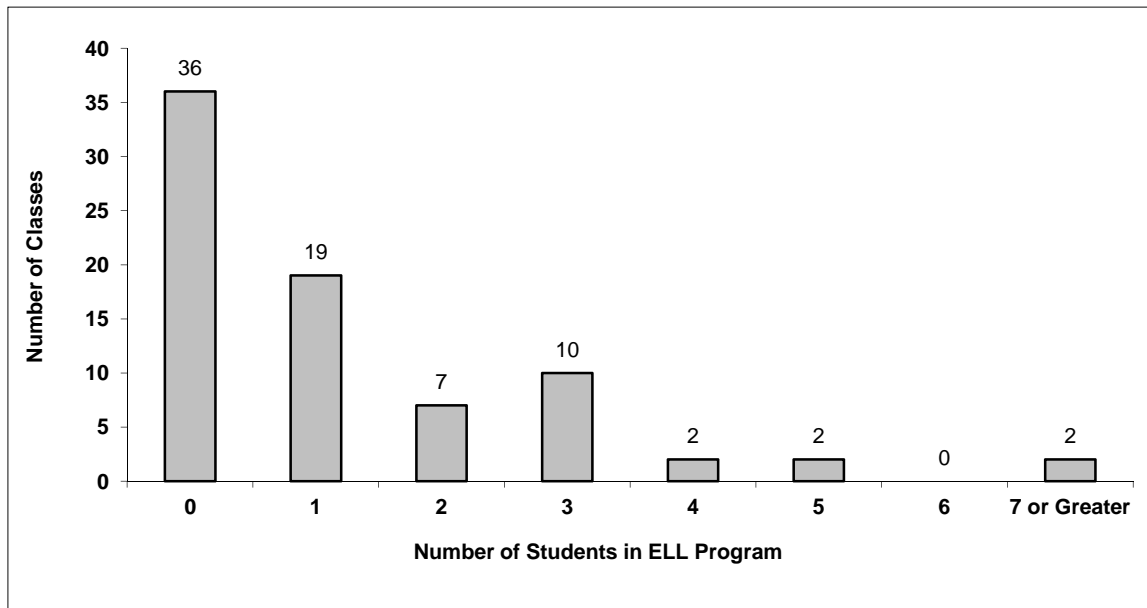

District - English Language Learners (ELL)

063 Saanich

Source: Class size data collection (as of October 15) from standard BC public schools.

Grades K-3 - Number of Classes in District with 'X' Number of ELL