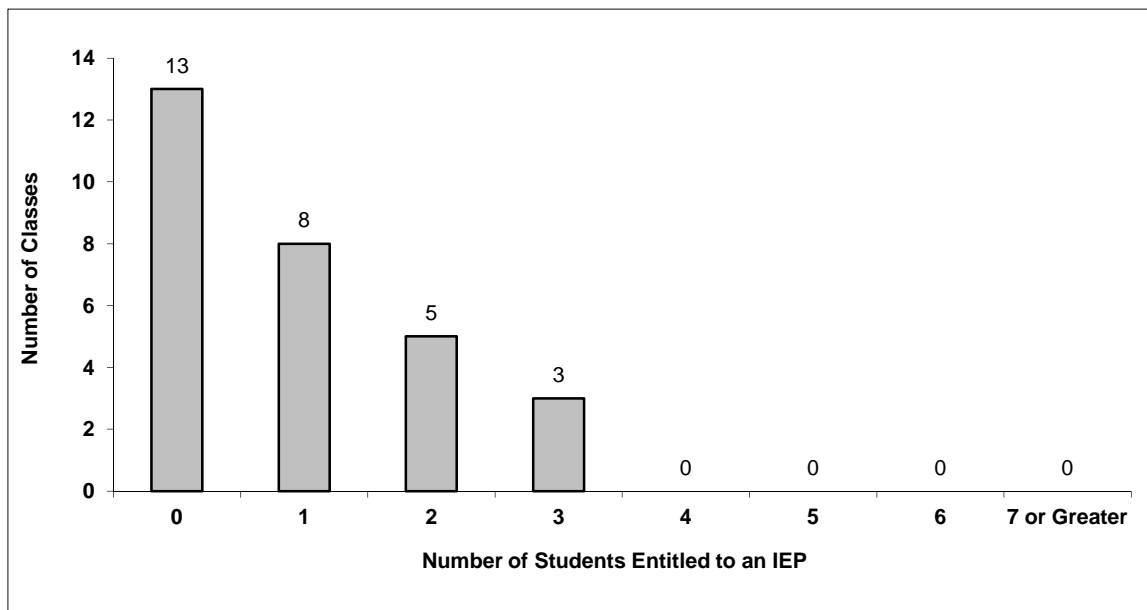

District - Students Entitled to an Individual Education Plan (IEP)

058 Nicola-Similkameen

Source: Class size data collection (as of October 15) from standard BC public schools.

Grades K-3 - Number of Classes in District with 'X' Number of Students Entitled to an IEP