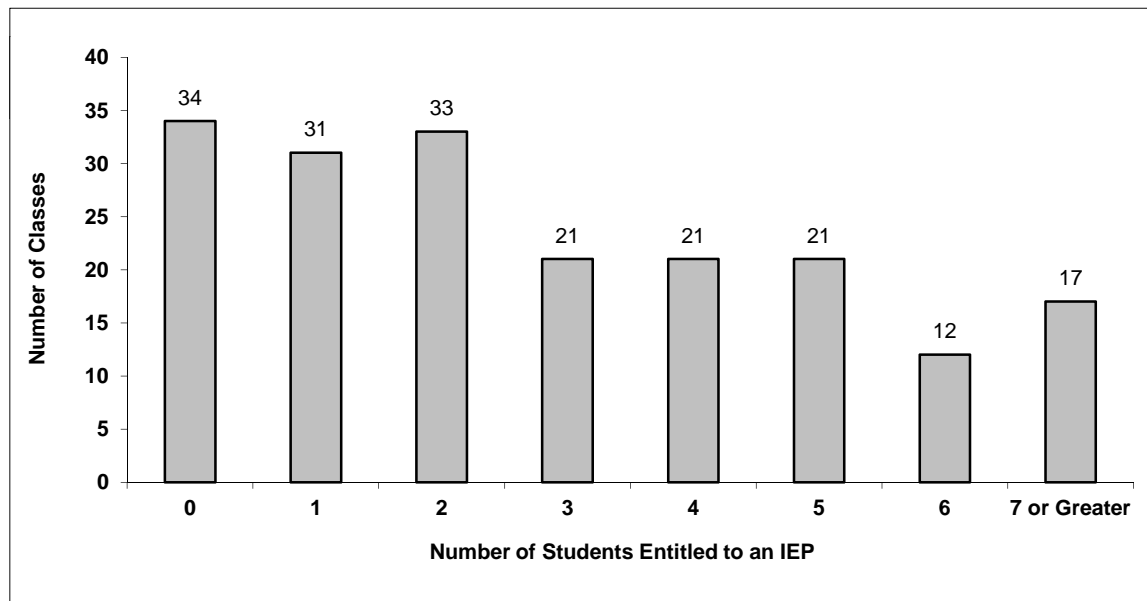

Grades 4-12 - Number of Classes in District with 'X' Number of Students Entitled to an IEP