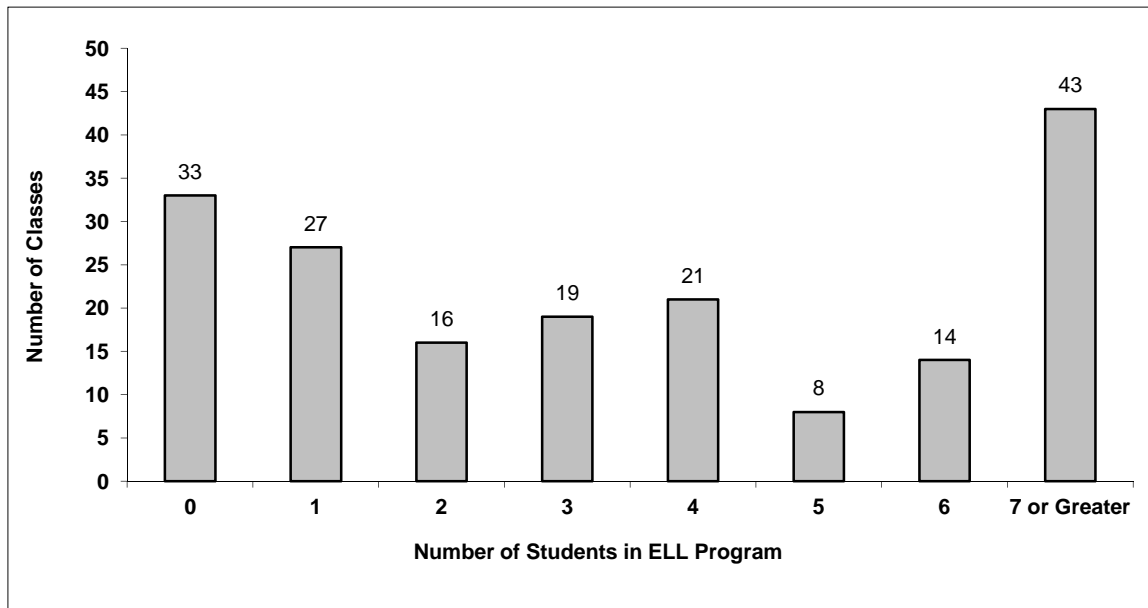

District - English Language Learners (ELL)

057 Prince George

Source: Class size data collection (as of October 15) from standard BC public schools.

Grades K-3 - Number of Classes in District with 'X' Number of ELL