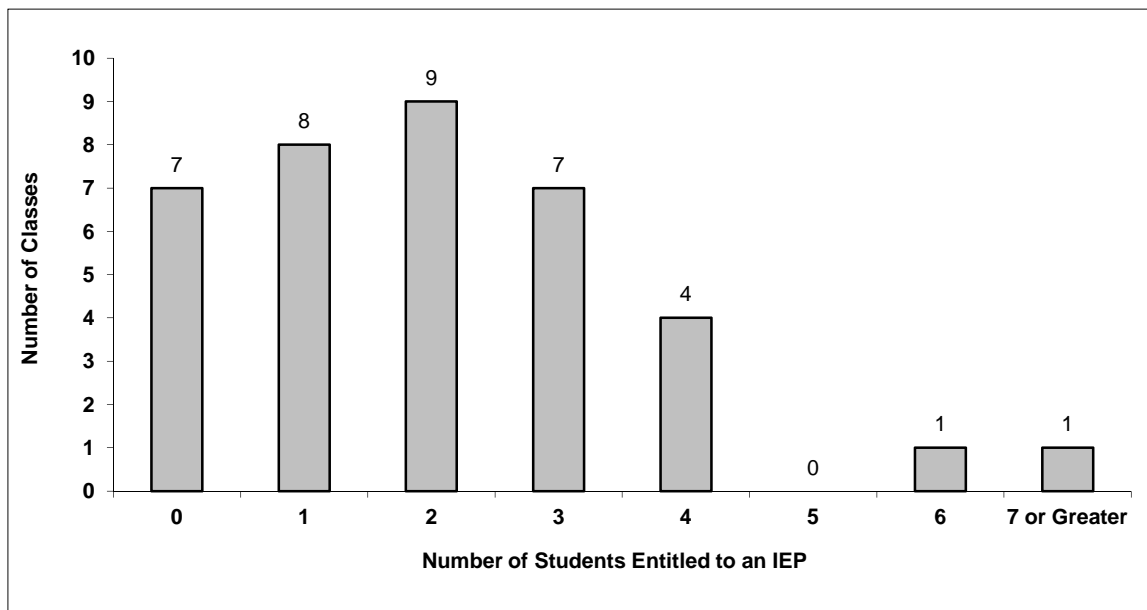

District - Students Entitled to an Individual Education Plan (IEP)

046 Sunshine Coast

Source: Class size data collection (as of October 15) from standard BC public schools.

Grades K-3 - Number of Classes in District with 'X' Number of Students Entitled to an IEP