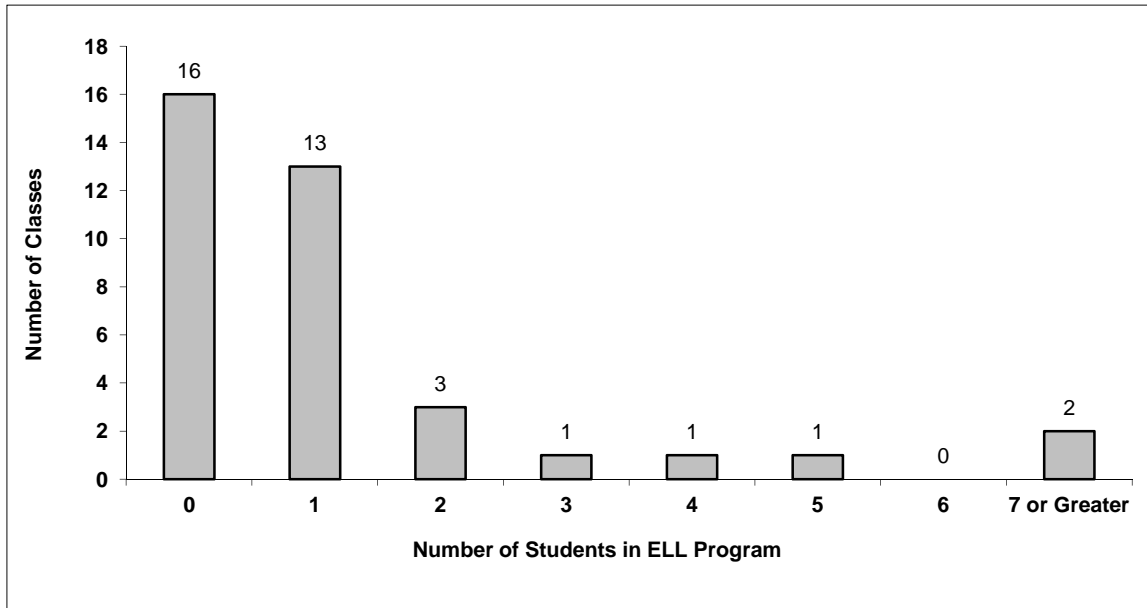

District - English Language Learners (ELL)

046 Sunshine Coast

Source: Class size data collection (as of October 15) from standard BC public schools.

Grades K-3 - Number of Classes in District with 'X' Number of ELL