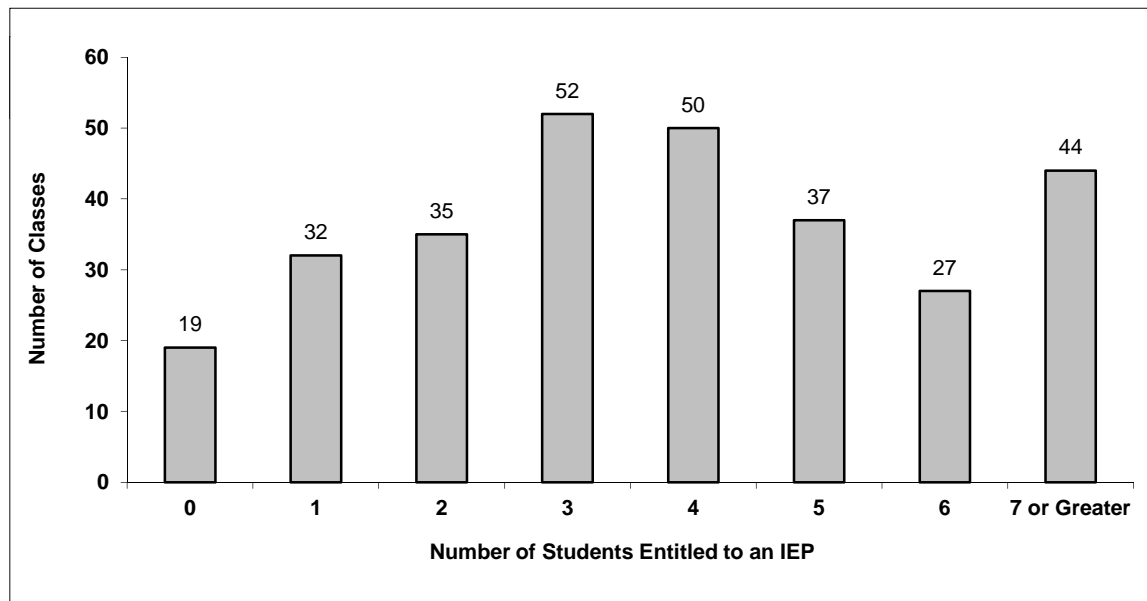

Grades 4-12 - Number of Classes in District with 'X' Number of Students Entitled to an IEP