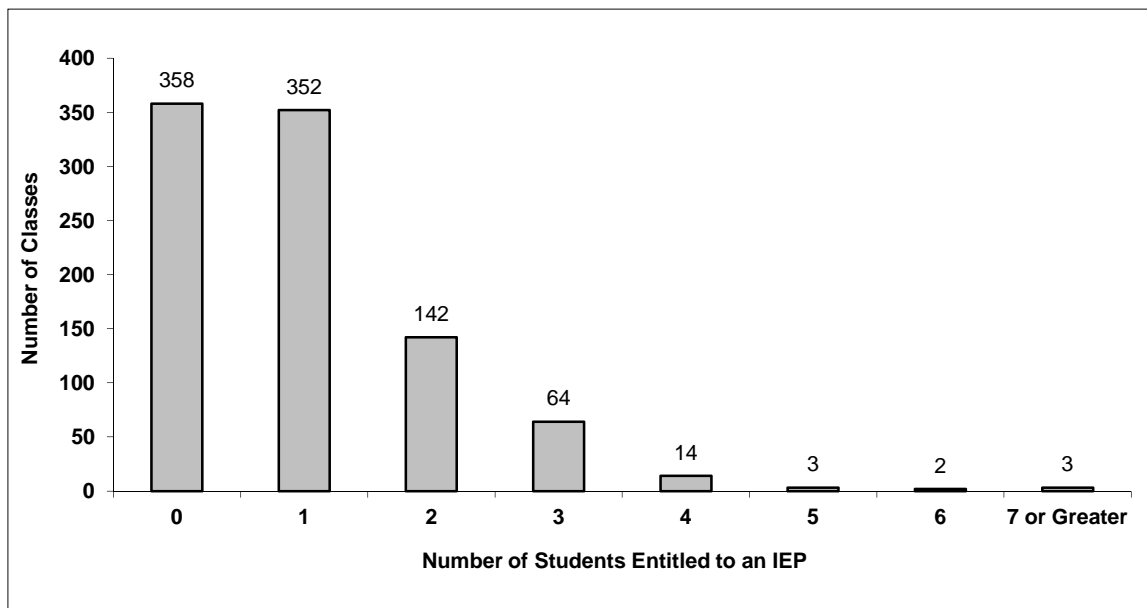

Source: Class size data collection (as of October 15) from standard BC public schools.

Grades K-3 - Number of Classes in District with 'X' Number of Students Entitled to an IEP

Grades 4-12 - Number of Classes in District with 'X' Number of Students Entitled to an IEP