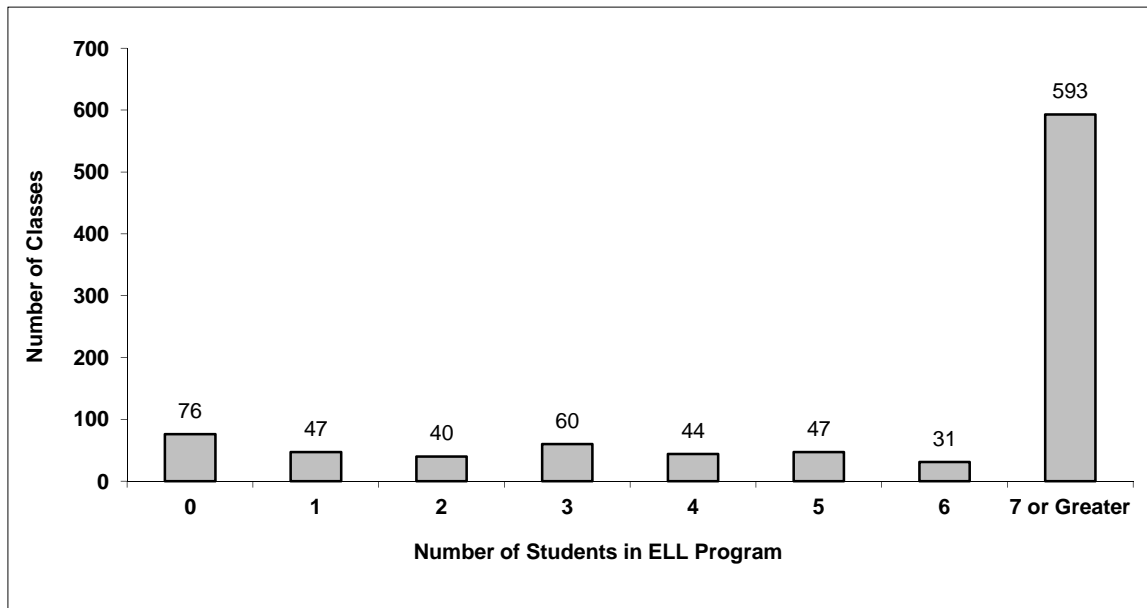

District - English Language Learners (ELL)

036 Surrey

Source: Class size data collection (as of October 15) from standard BC public schools.

Grades K-3 - Number of Classes in District with 'X' Number of ELL