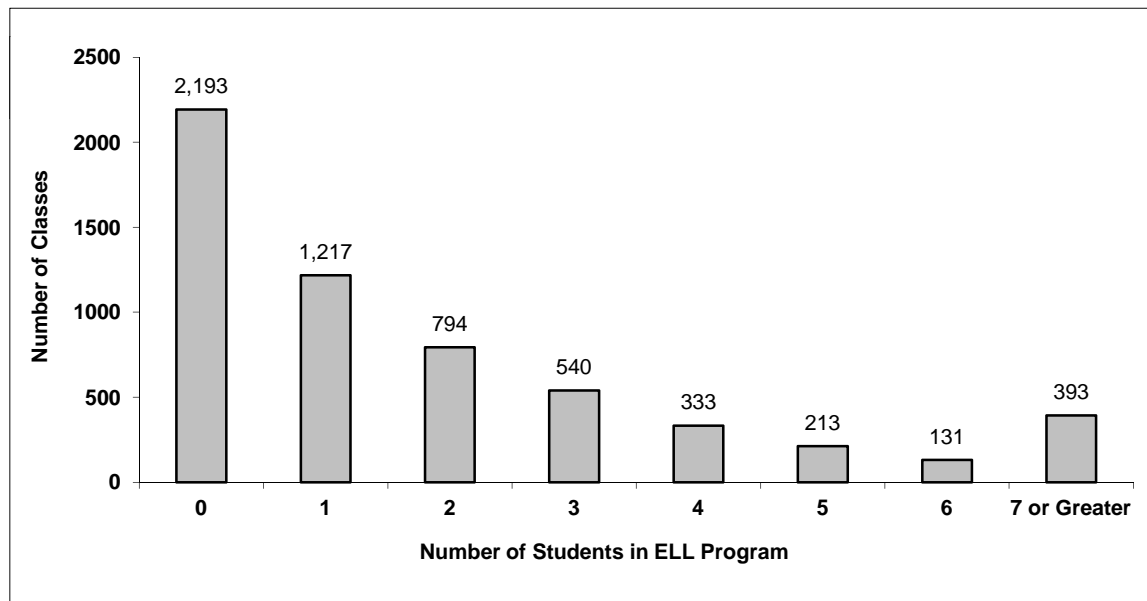

Grades 4-12 - Number of Classes in District with 'X' Number of ELL