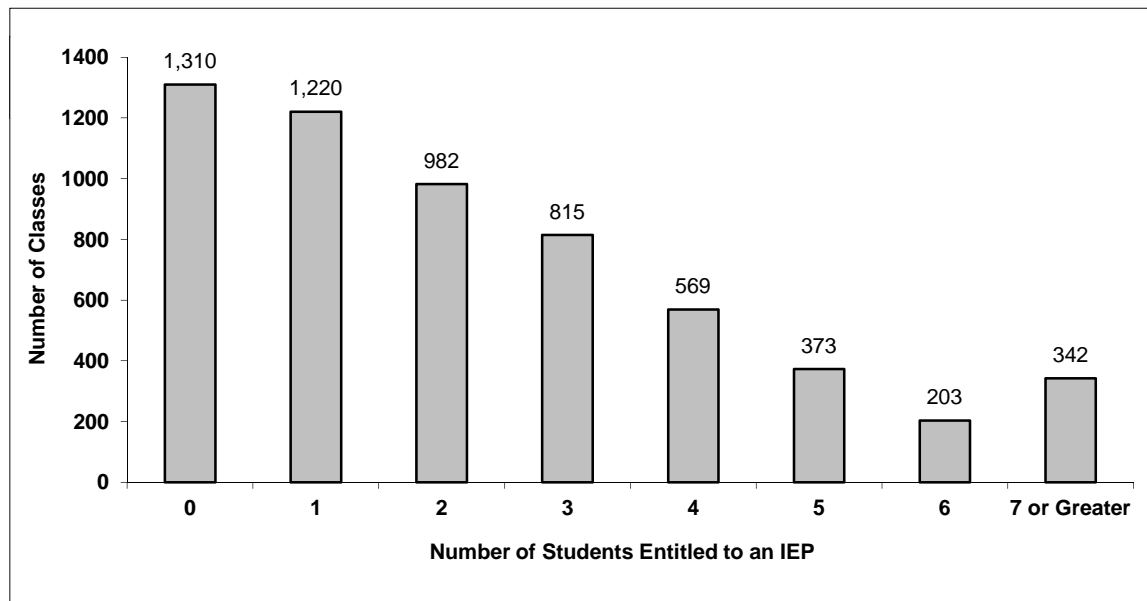

Grades 4-12 - Number of Classes in District with 'X' Number of Students Entitled to an IEP