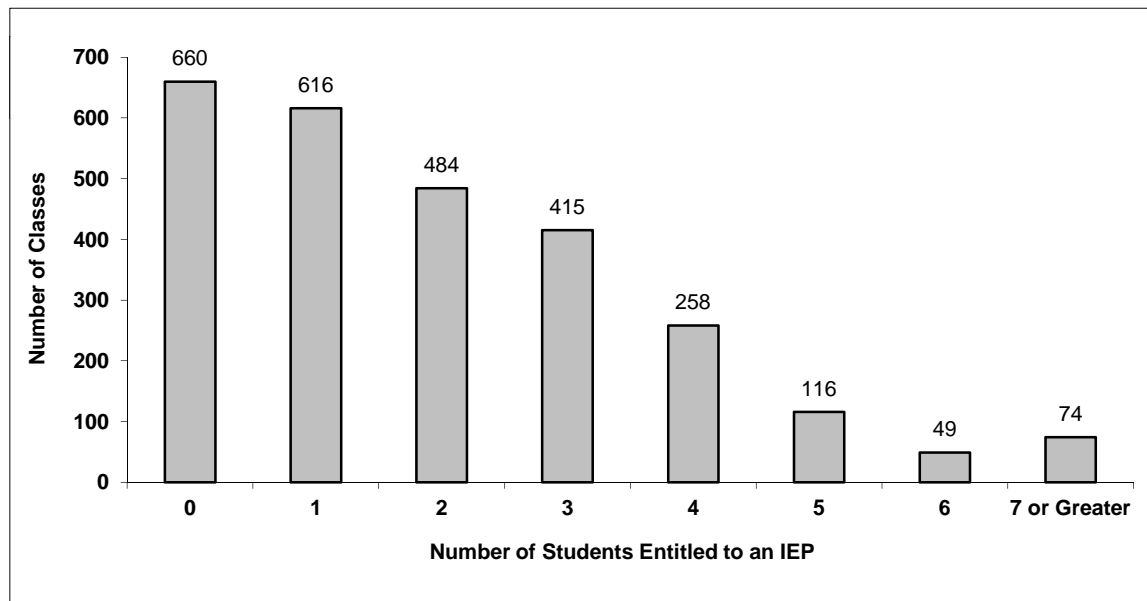

Grades 4-12 - Number of Classes in District with 'X' Number of Students Entitled to an IEP