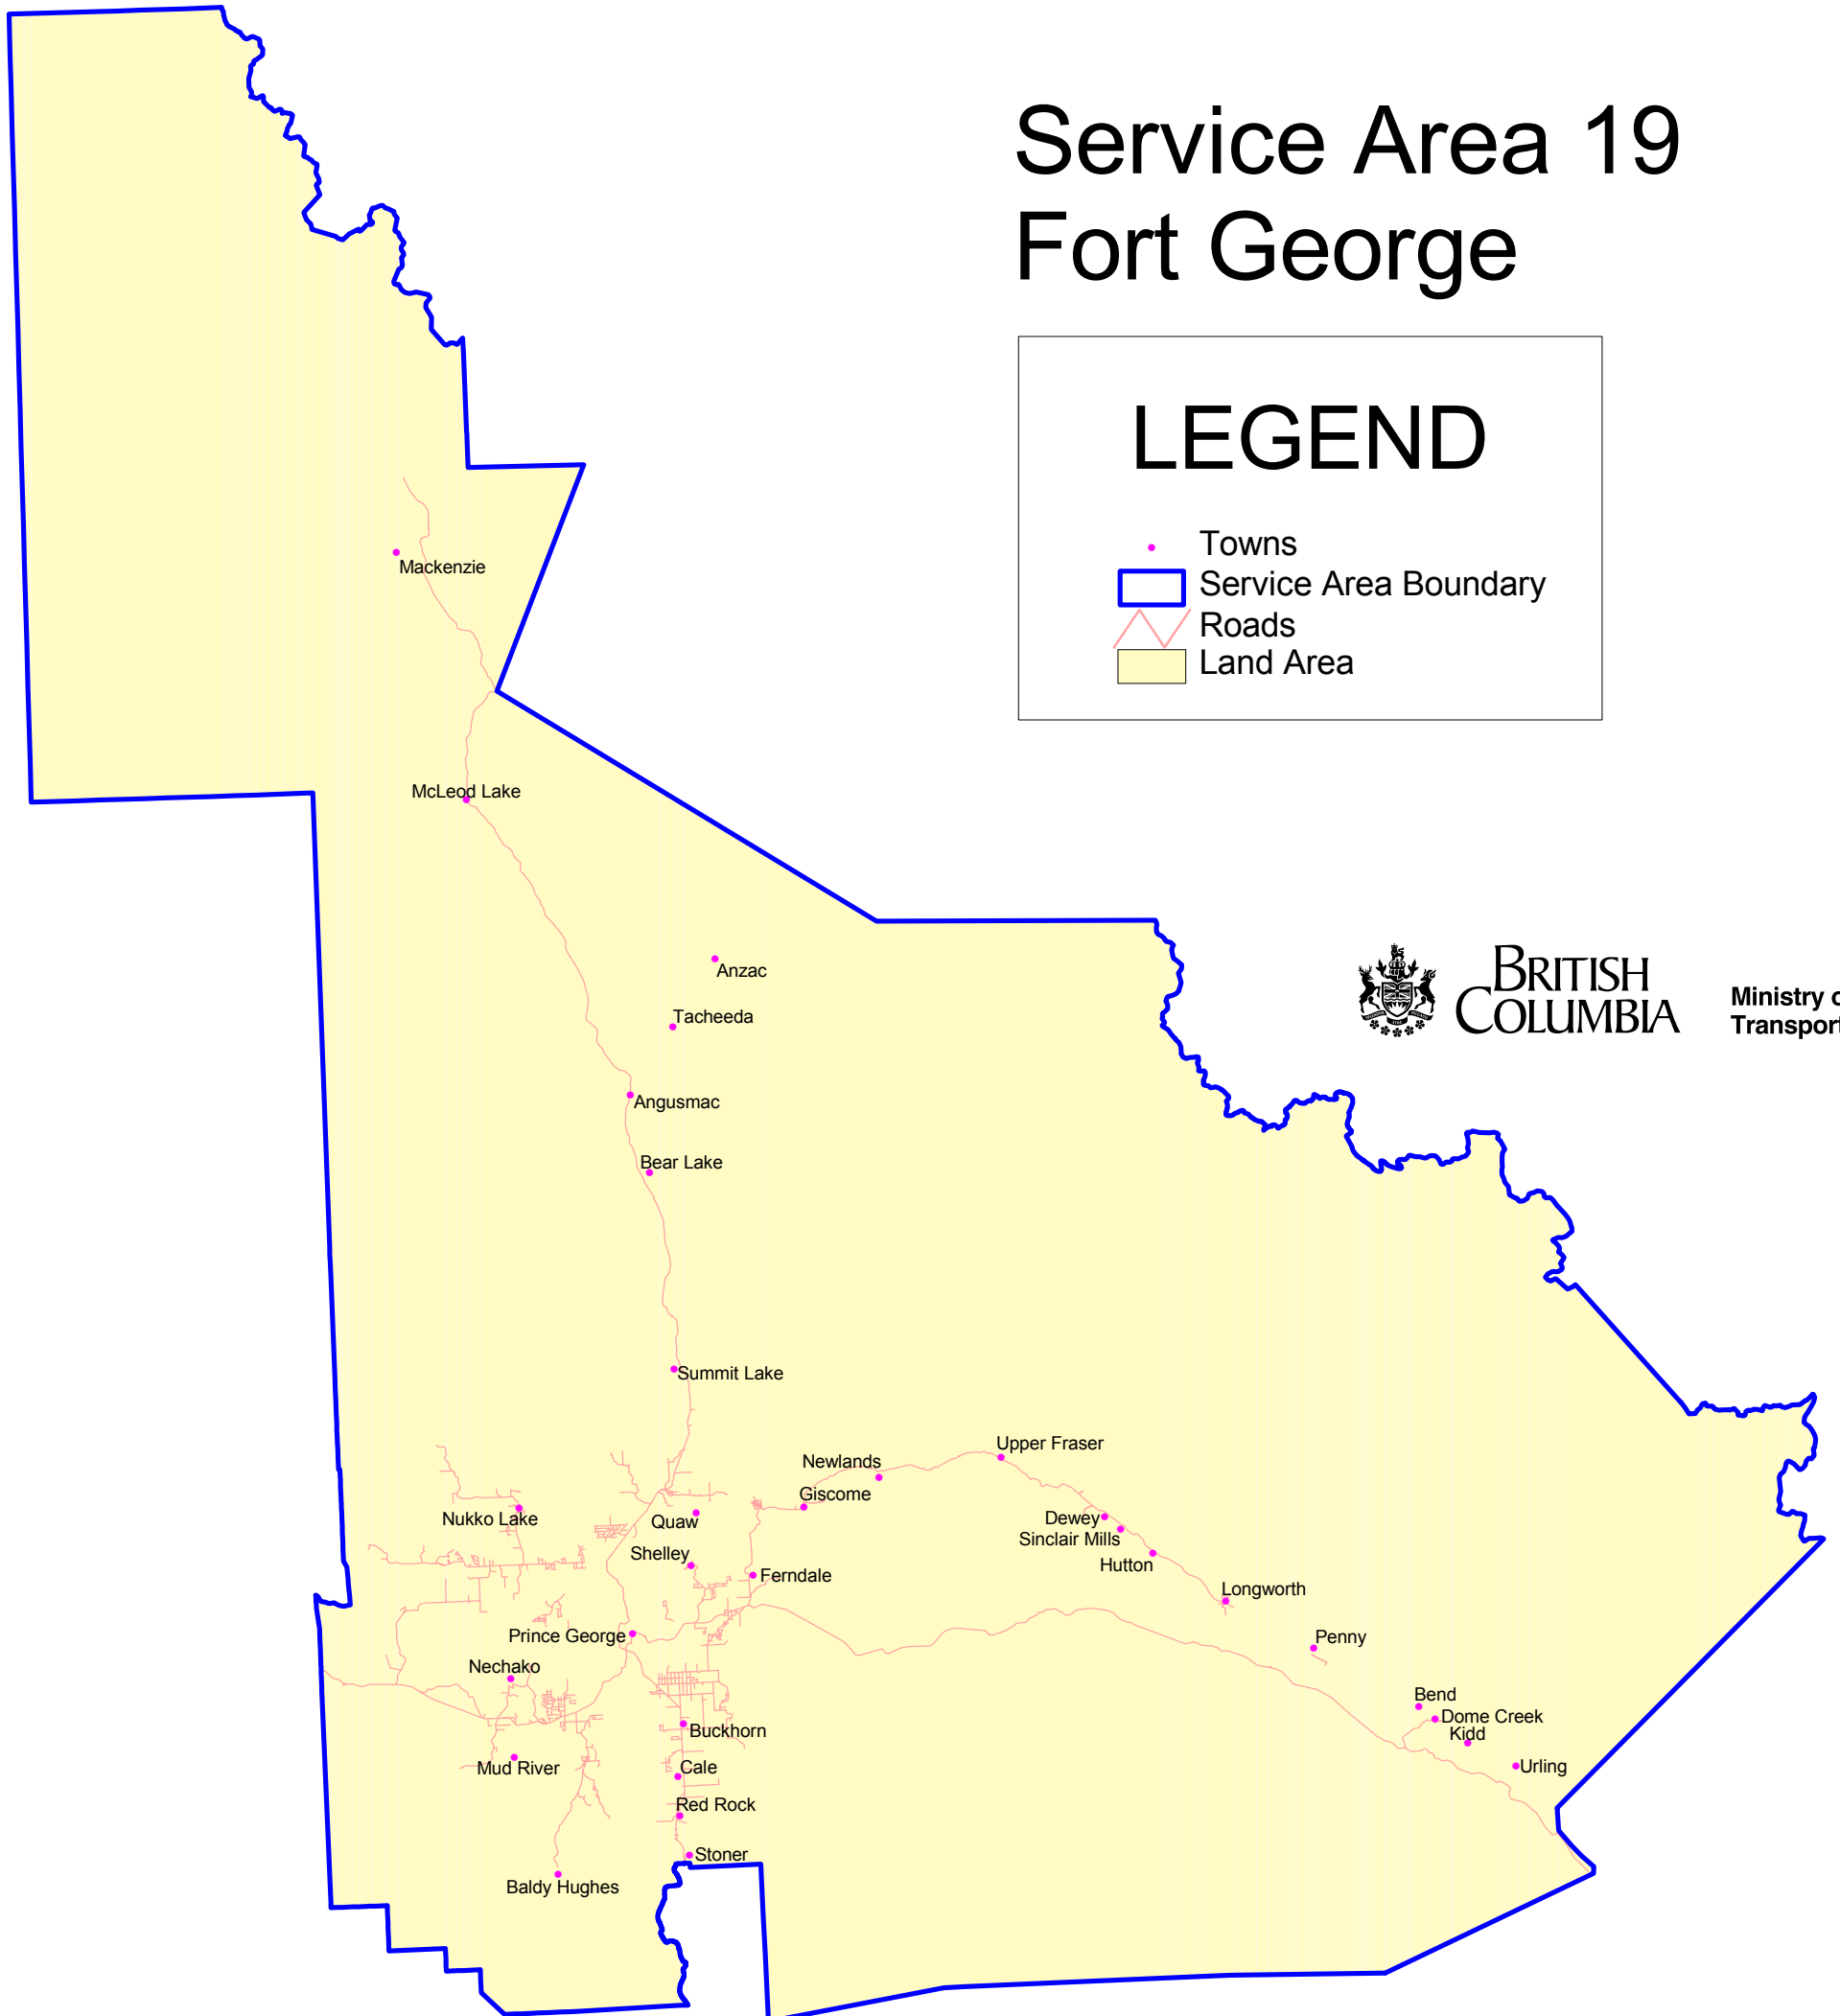

Service Area Boundary Map

Service Area 19 Fort George

LEGEND

- Towns
- ▭ Service Area Boundary
- ▬ Roads
- Land Area

BRITISH
COLUMBIA

Ministry of
Transportation