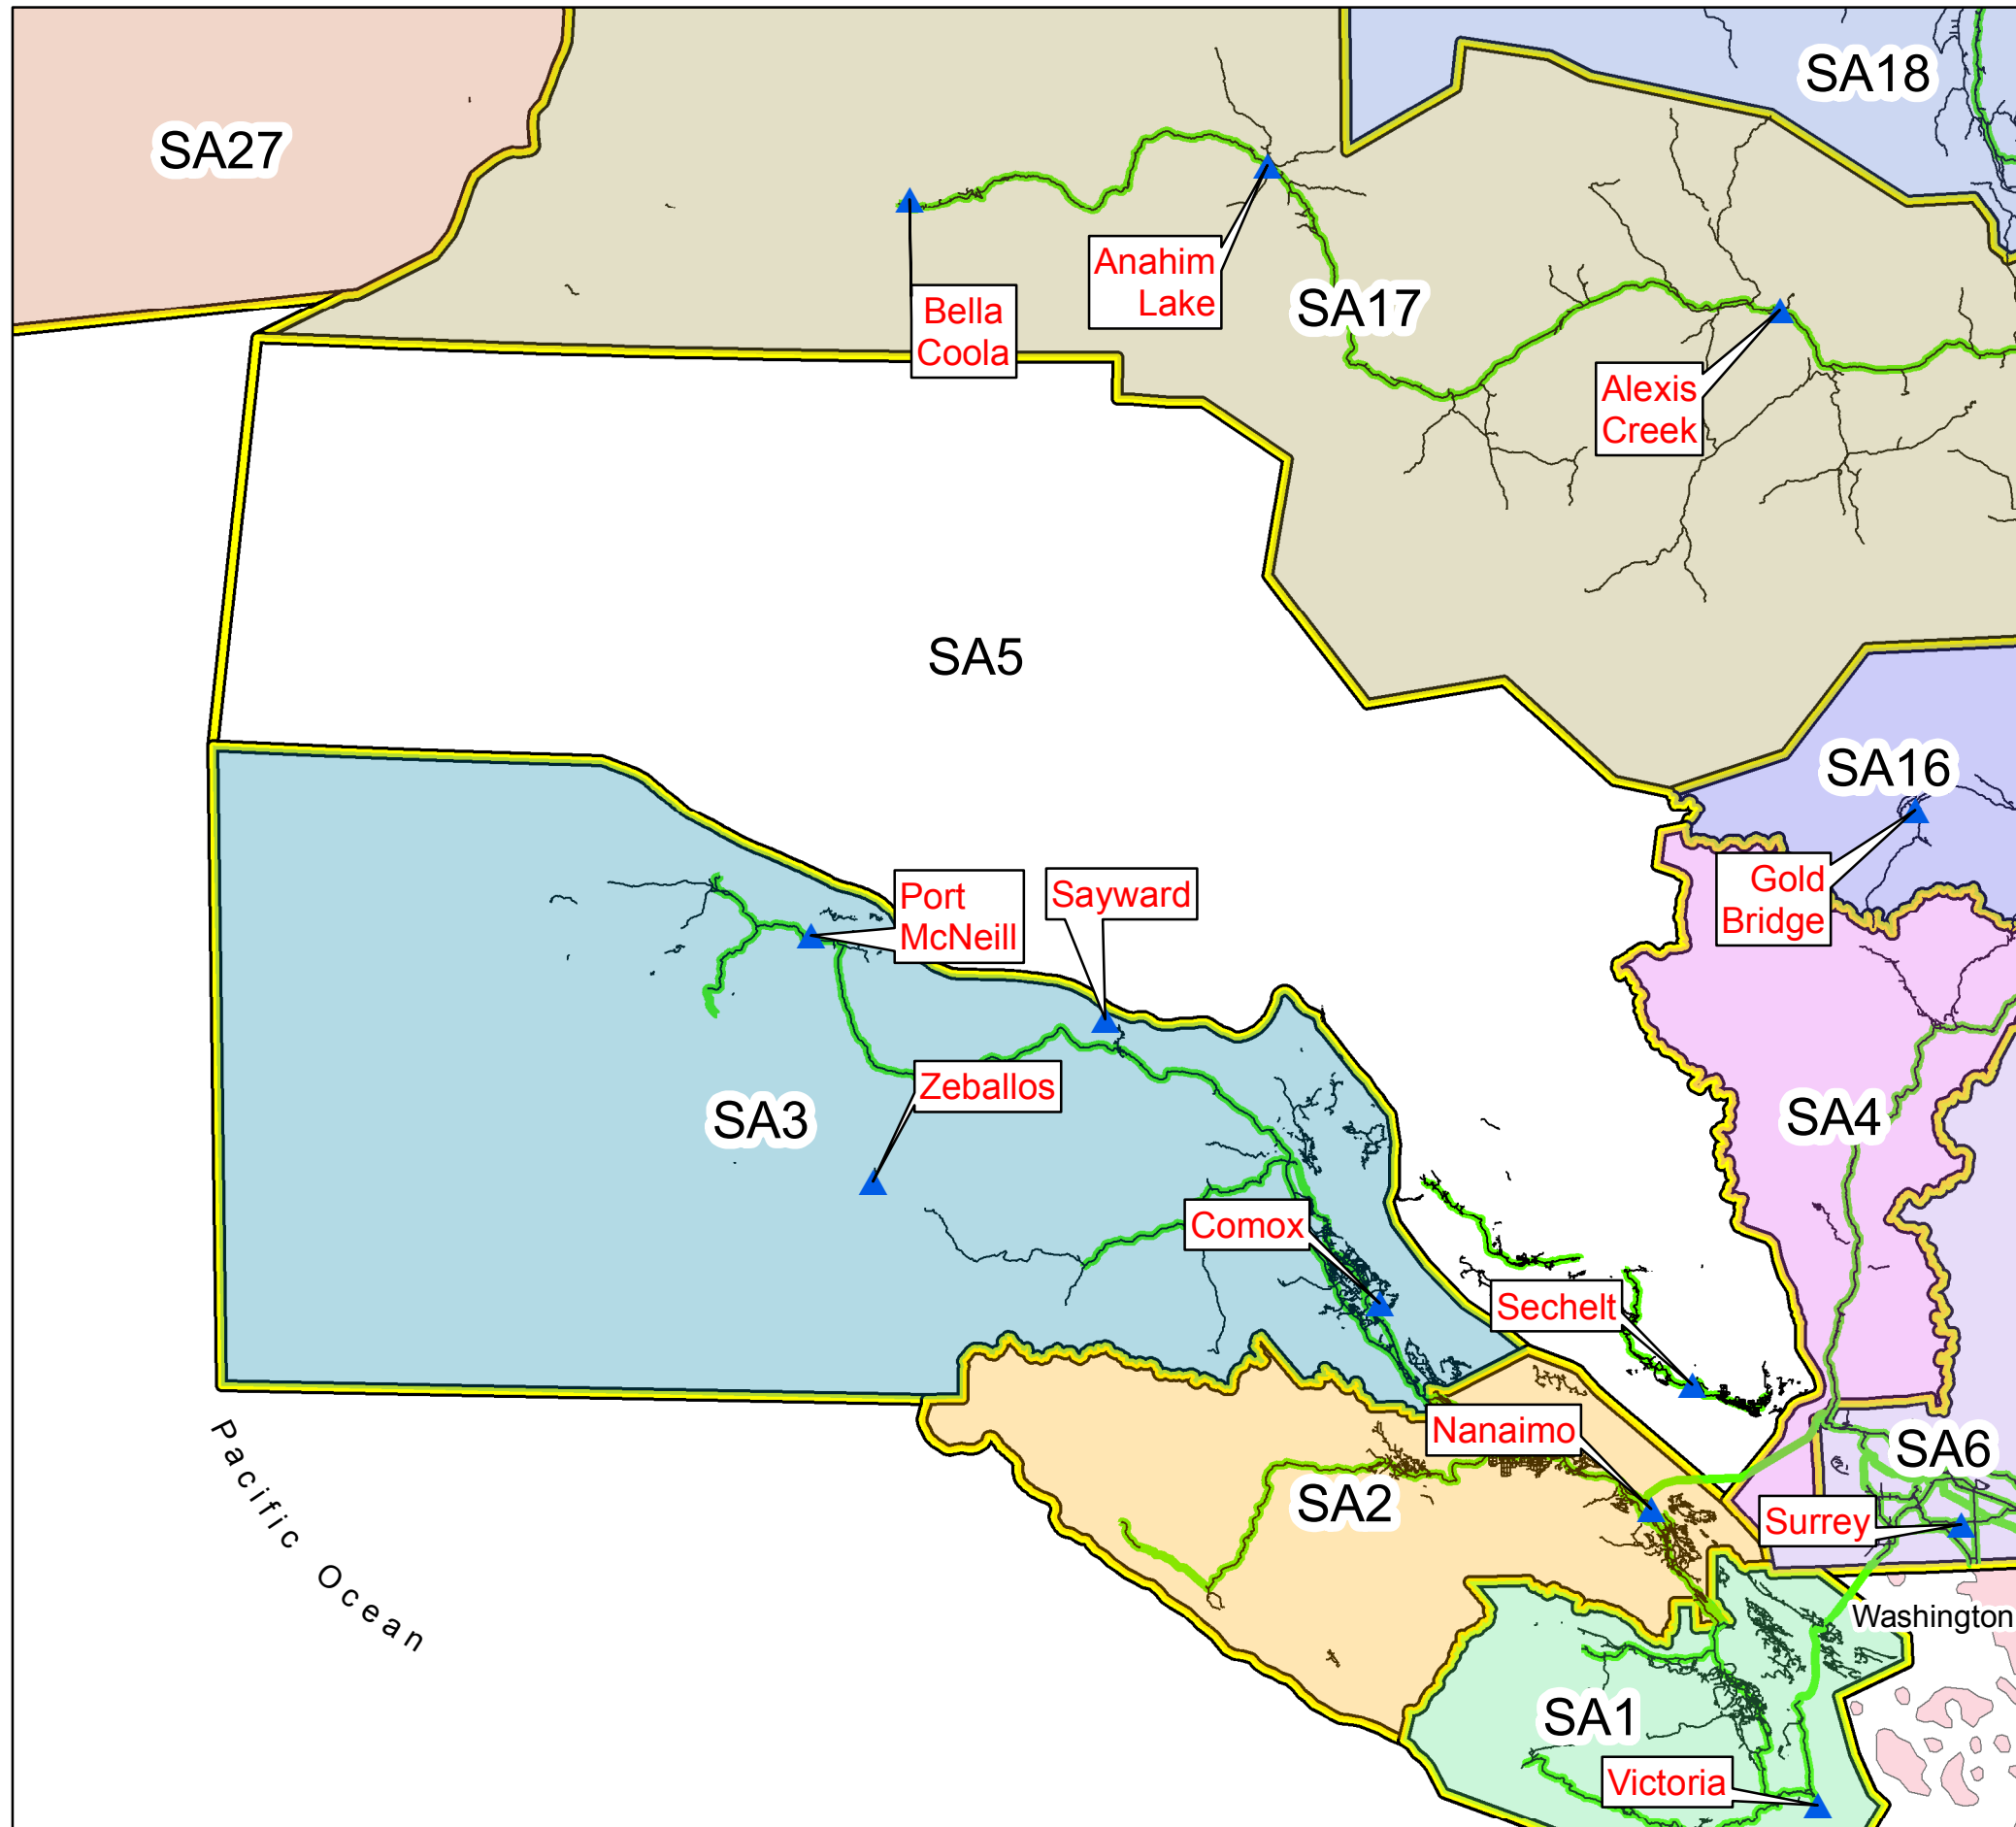

Service Area: Sunshine Coast

-  City/Town
-  Major Highway
-  Ministry Owned Side Road
-  Service Area Boundary