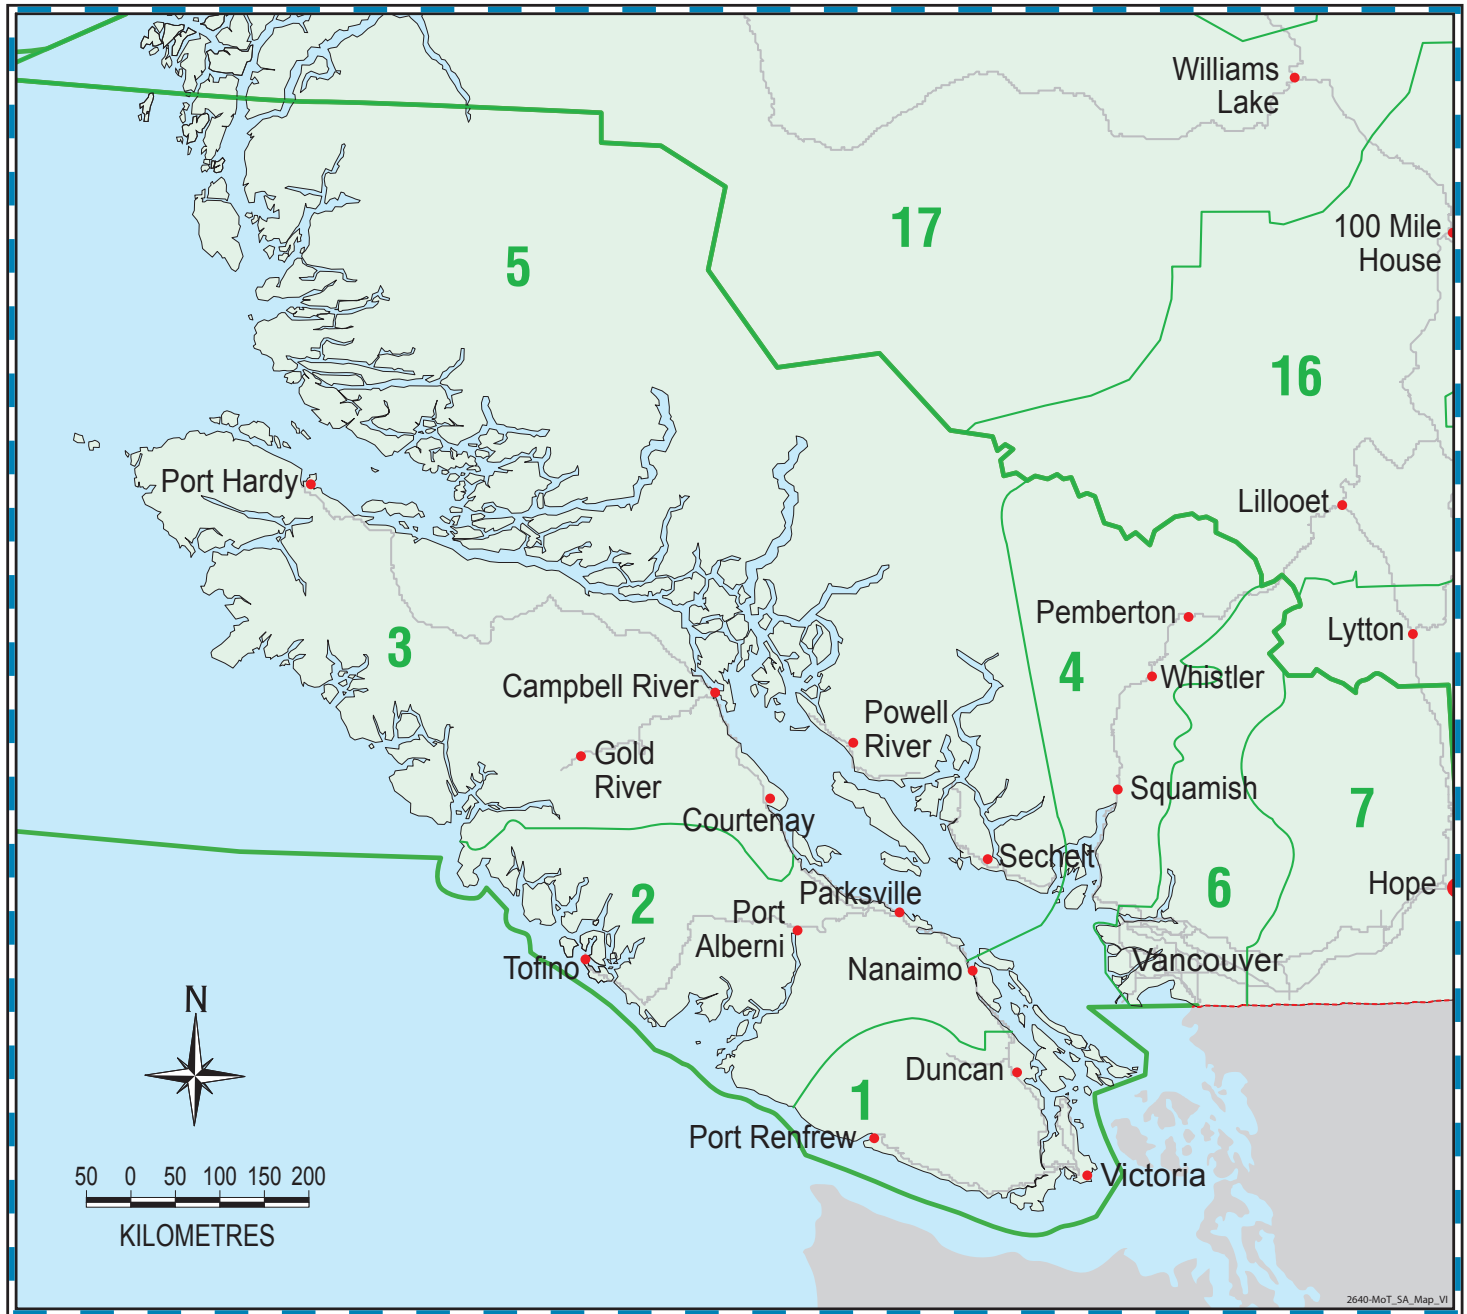

B.C. Ministry of Transportation and Infrastructure – Maintenance Service Areas Lower Mainland and Vancouver Island

Maintenance Service Areas

- | | |
|------------------|--------------------|
| 1 South Island | 6 Lower Mainland |
| 2 Central Island | 7 Fraser Valley |
| 3 North Island | 16 South Cariboo |
| 4 Howe Sound | 17 Central Cariboo |
| 5 Sunshine Coast | |