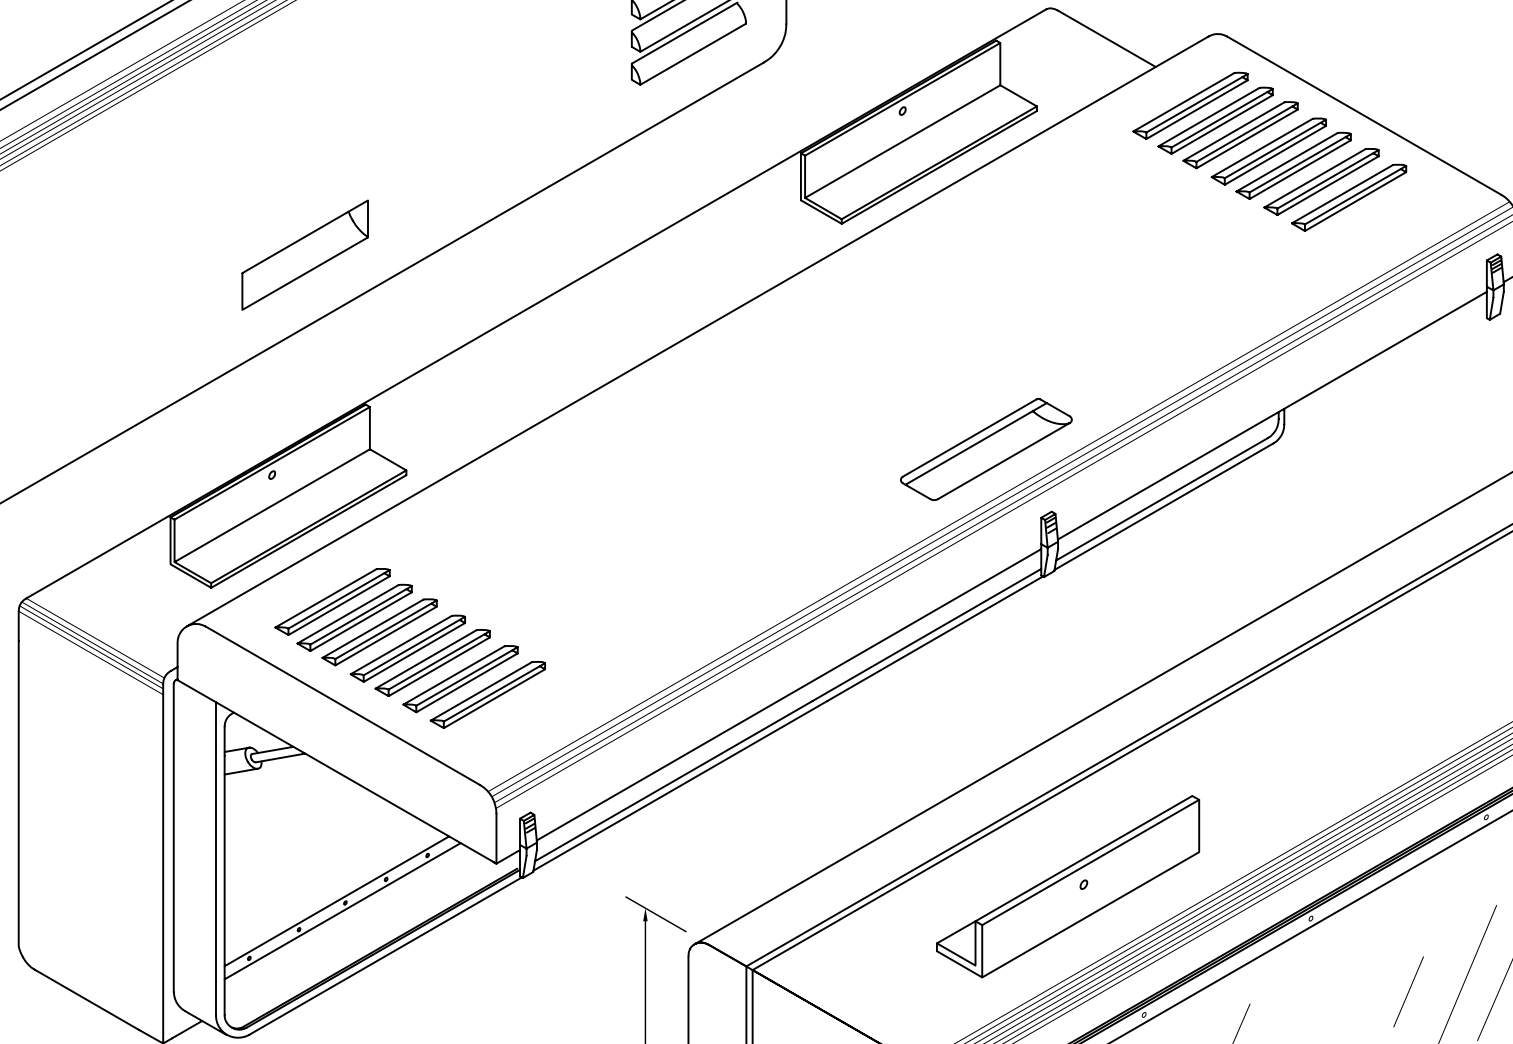

REAR VIEW — DOOR OPEN
N.T.S.