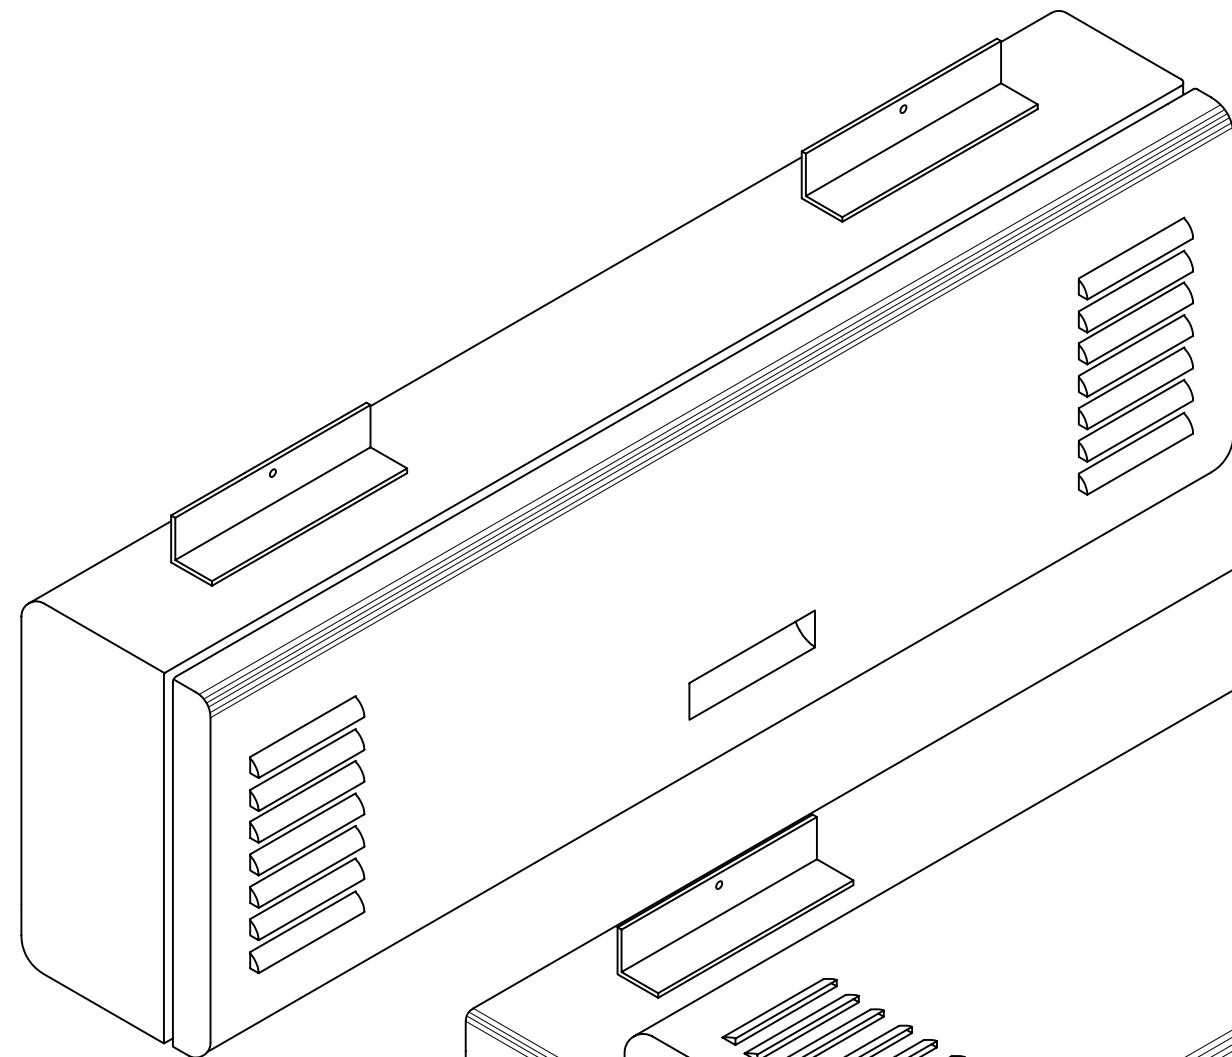

REAR VIEW — DOOR CLOSED
N.T.S.