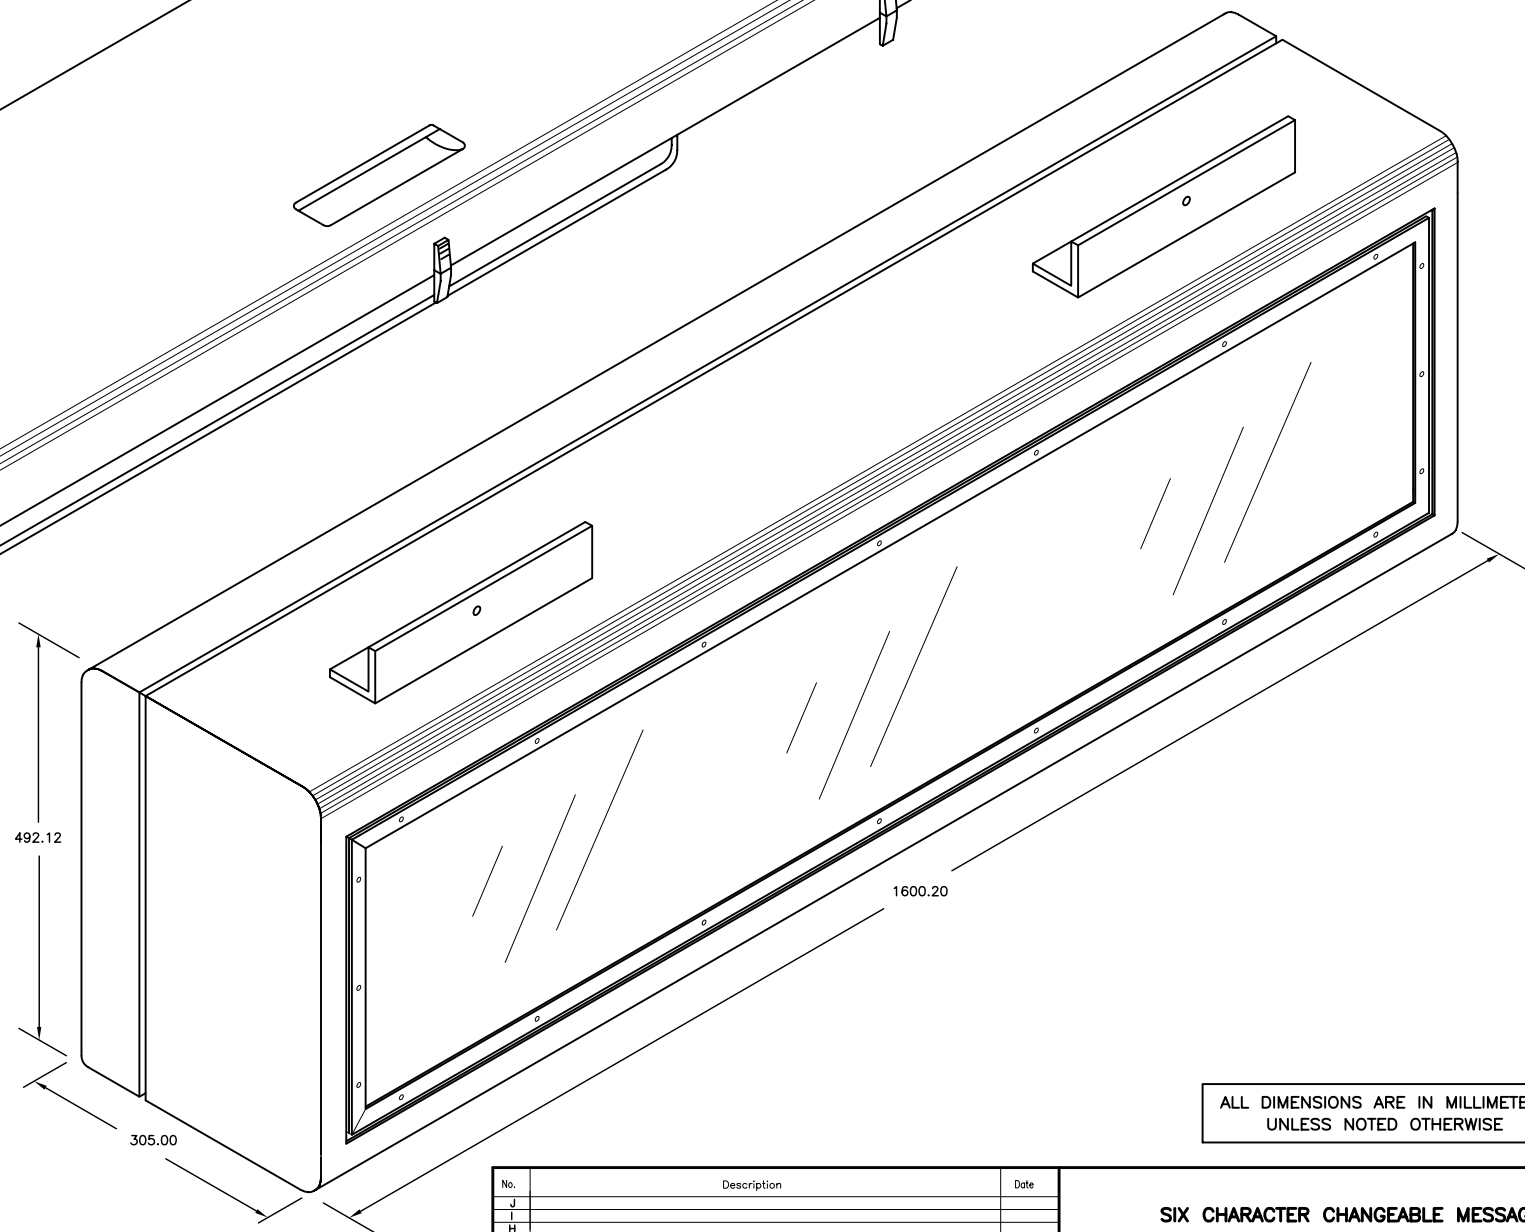

FRONT VIEW
N.T.S.

ALL DIMENSIONS ARE IN MILLIMETERS
UNLESS NOTED OTHERWISE

No.	Description	Date
J		
I		
H		
G		
F		
E		
D		
C		
B		
A	FRONT VIEW COMBINED	JUN03
REVISION		

SIX CHARACTER CHANGEABLE MESSAGE SIGN

ASSEMBLED CABINET (ISOMETRIC VIEW)

Drawing No. **MS730.1** A