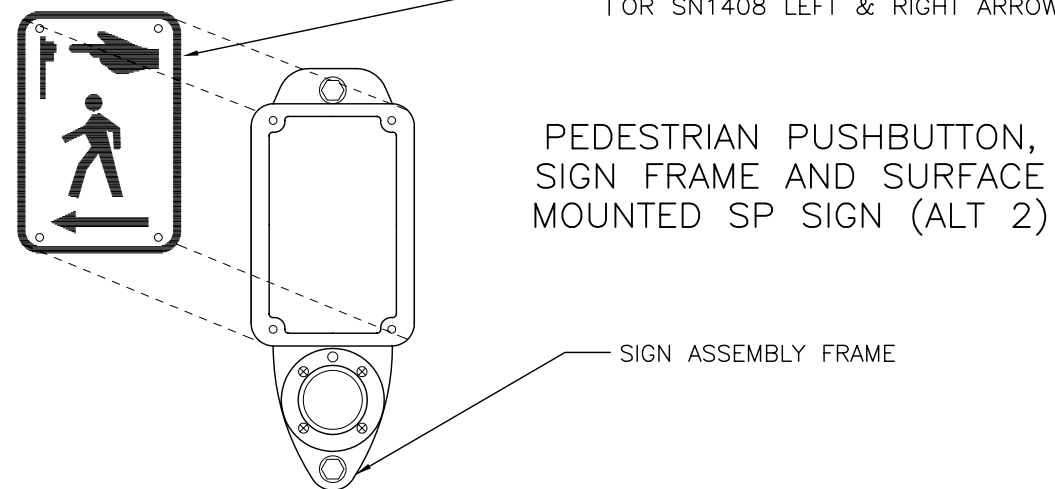

PEDESTRIAN PUSHBUTTON  
AND INTEGRAL SIGN (ALT 1)

CYCLIST PUSHBUTTON  
AND INTEGRAL SIGN (ALT 1)

PEDESTRIAN PUSHBUTTON SIGN.  
(SN1407 LEFT ARROW, SN1409 RIGHT ARROW  
OR SN1408 LEFT & RIGHT ARROW).

NOT TO SCALE

PUSHBUTTON AND SIGN  
ELEVATIONS