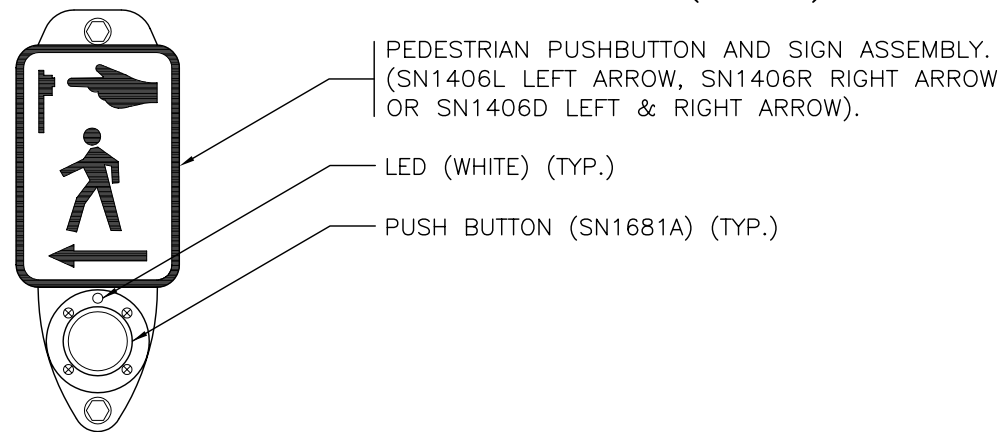

PEDESTRIAN PUSHBUTTON  
AND INTEGRAL SIGN (ALT 1)

CYCLIST PUSHBUTTON  
AND INTEGRAL SIGN (ALT 1)

PEDESTRIAN PUSHBUTTON SIGN.  
(SN1407 LEFT ARROW, SN1409 RIGHT ARROW  
OR SN1408 LEFT & RIGHT ARROW).

NOT TO SCALE

PUSHBUTTON AND SIGN  
ELEVATIONS