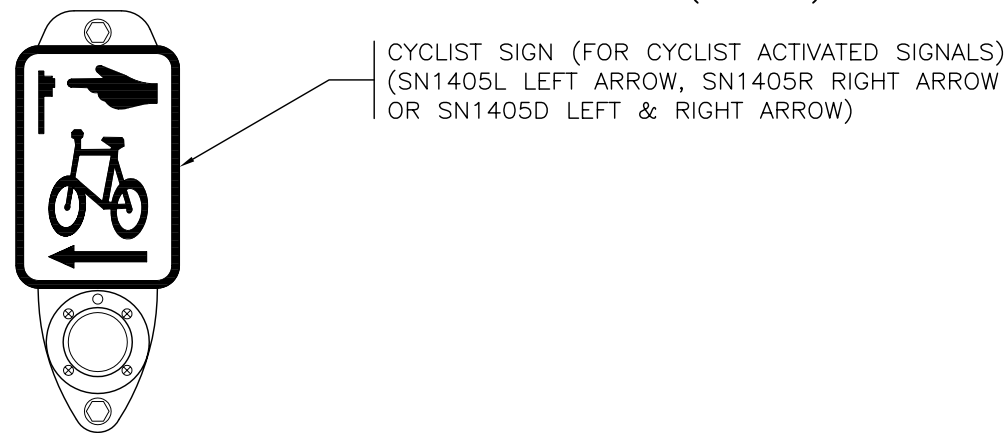

PEDESTRIAN PUSHBUTTON  
AND INTEGRAL SIGN (ALT 1)

CYCLIST PUSHBUTTON  
AND INTEGRAL SIGN (ALT 1)

PEDESTRIAN PUSHBUTTON SIGN.  
(SN1407 LEFT ARROW, SN1409 RIGHT ARROW  
OR SN1408 LEFT & RIGHT ARROW).

NOT TO SCALE

PUSHBUTTON AND SIGN  
ELEVATIONS