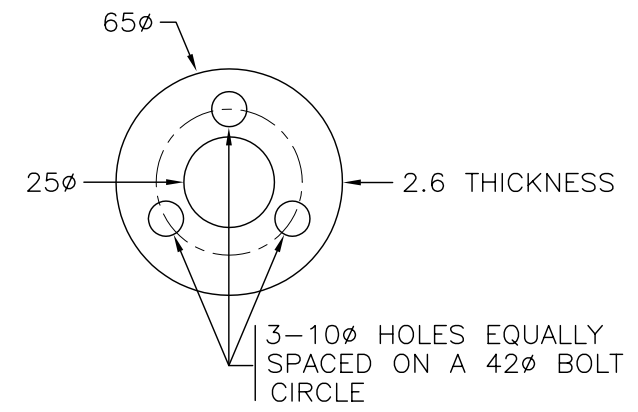

RUBBER GASKET DETAIL

STAINLESS STEEL WASHER DETAIL

SEE DRAWING MS632.1 FOR ADDITIONAL NOTES

NOT TO SCALE

TRAFFIC SIGNAL MOUNTING HARDWARE
SPAN WIRE HANGER DETAILS