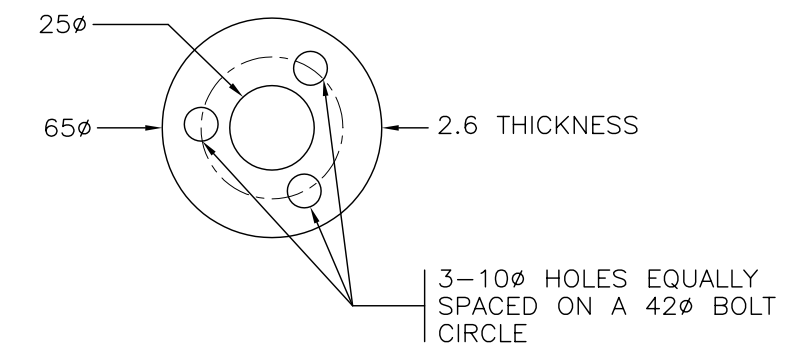

CAST ALUMINUM WASHER DETAIL

BOLT DETAIL

RUBBER GASKET DETAIL

STAINLESS STEEL WASHER DETAIL

SIGNAL HEAD MOUNTING ASSEMBLY

SEE DRAWING MS626.1 FOR ADDITIONAL NOTES.

NOT TO SCALE

TRAFFIC SIGNAL MOUNTING HARDWARE
MID SPAN - PLUMBIZER DETAILS