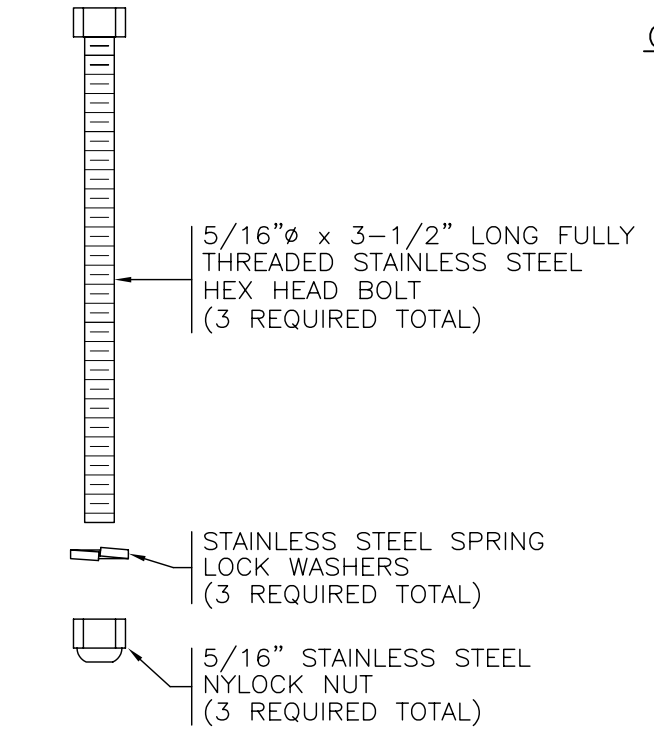

CAST ALUMINUM WASHER DETAIL

BOLT DETAIL

RUBBER GASKET DETAIL

STAINLESS STEEL WASHER DETAIL

SIGNAL HEAD MOUNTING ASSEMBLY

SEE DRAWING MS626.1 FOR ADDITIONAL NOTES.

NOT TO SCALE

TRAFFIC SIGNAL MOUNTING HARDWARE
MID SPAN - PLUMBIZER DETAILS