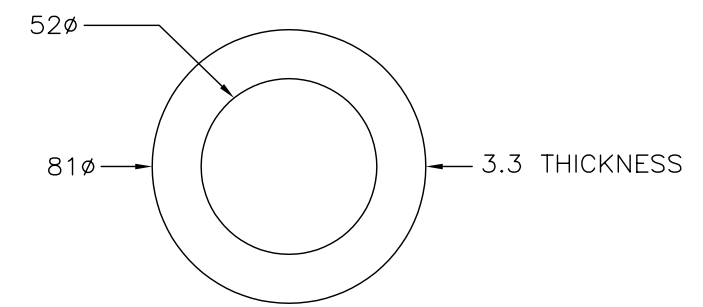

CAST ALUMINUM WASHER DETAIL

BOLT DETAIL

RUBBER GASKET DETAIL

STAINLESS STEEL WASHER DETAIL

SIGNAL HEAD MOUNTING ASSEMBLY

SEE DRAWING MS626.1 FOR ADDITIONAL NOTES.

NOT TO SCALE

TRAFFIC SIGNAL MOUNTING HARDWARE
MID SPAN - PLUMBIZER DETAILS