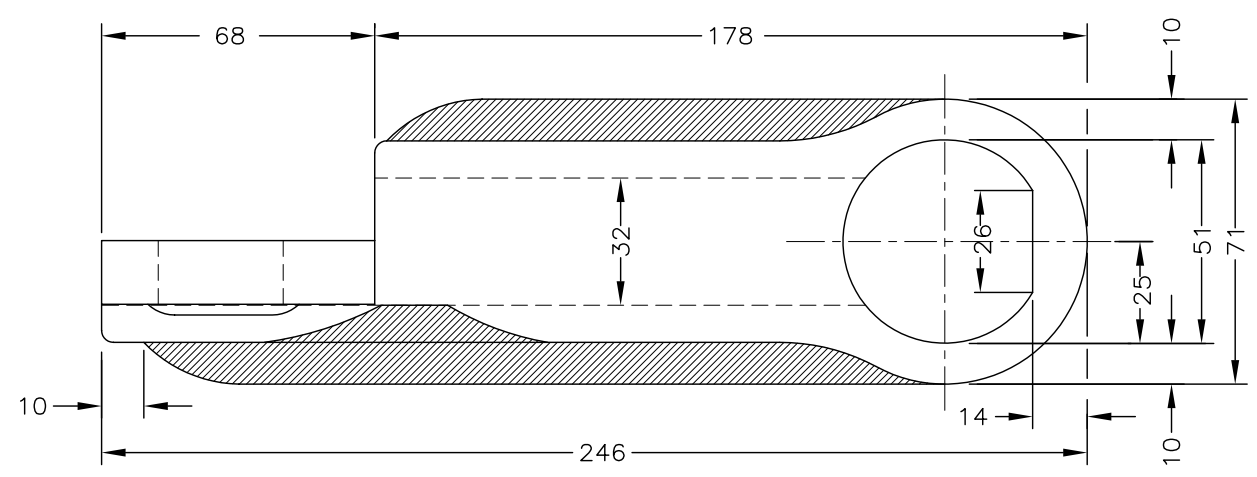

RIGHT SIDE VIEW

TOP VIEW

LEFT SIDE VIEW
PLUMBIZER ARM

SEE DRAWING MS626.1 FOR ADDITIONAL NOTES.

NOT TO SCALE

TRAFFIC SIGNAL MOUNTING HARDWARE
MID SPAN – PLUMBIZER DETAILS