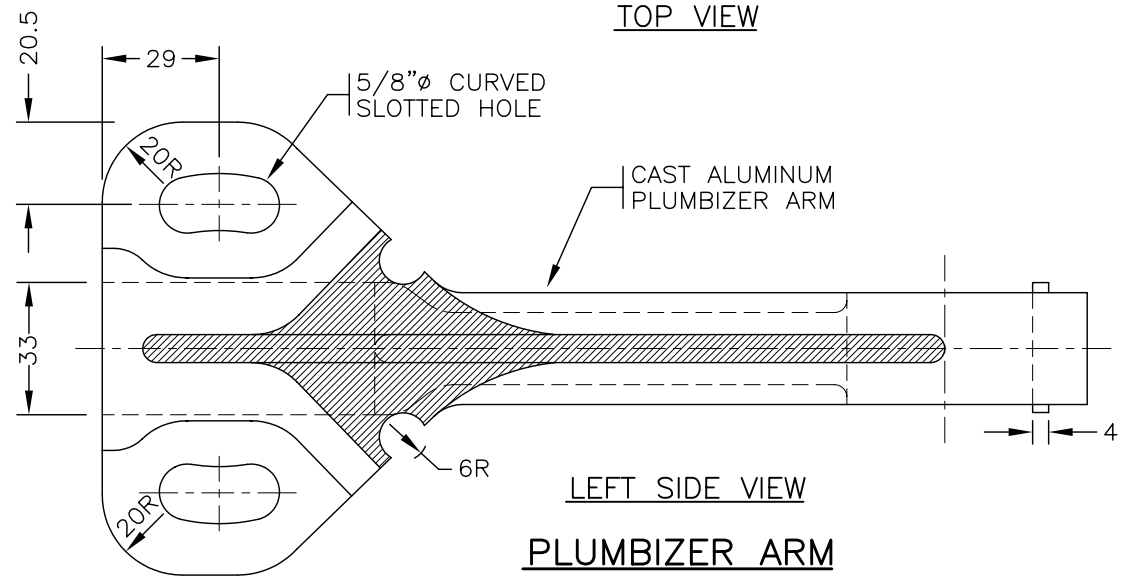

RIGHT SIDE VIEW

TOP VIEW

LEFT SIDE VIEW
PLUMBIZER ARM

SEE DRAWING MS626.1 FOR ADDITIONAL NOTES.

NOT TO SCALE

TRAFFIC SIGNAL MOUNTING HARDWARE
MID SPAN – PLUMBIZER DETAILS