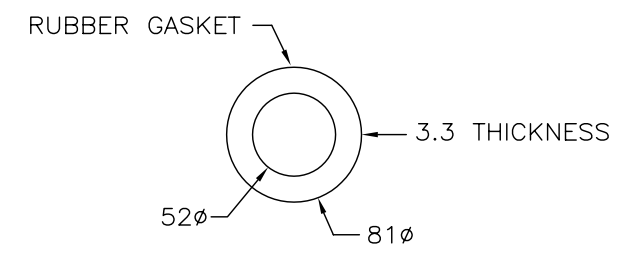

STAINLESS STEEL WASHER DETAIL

RUBBER GASKET DETAIL

SINGLE ARM BRACKET (TUBULAR)  
(SN1666)

SEE DRAWING MS625.1 FOR NOTES.

NOT TO SCALE

TRAFFIC SIGNAL MOUNTING HARDWARE  
SINGLE ARM TUBULAR BRACKET DETAILS