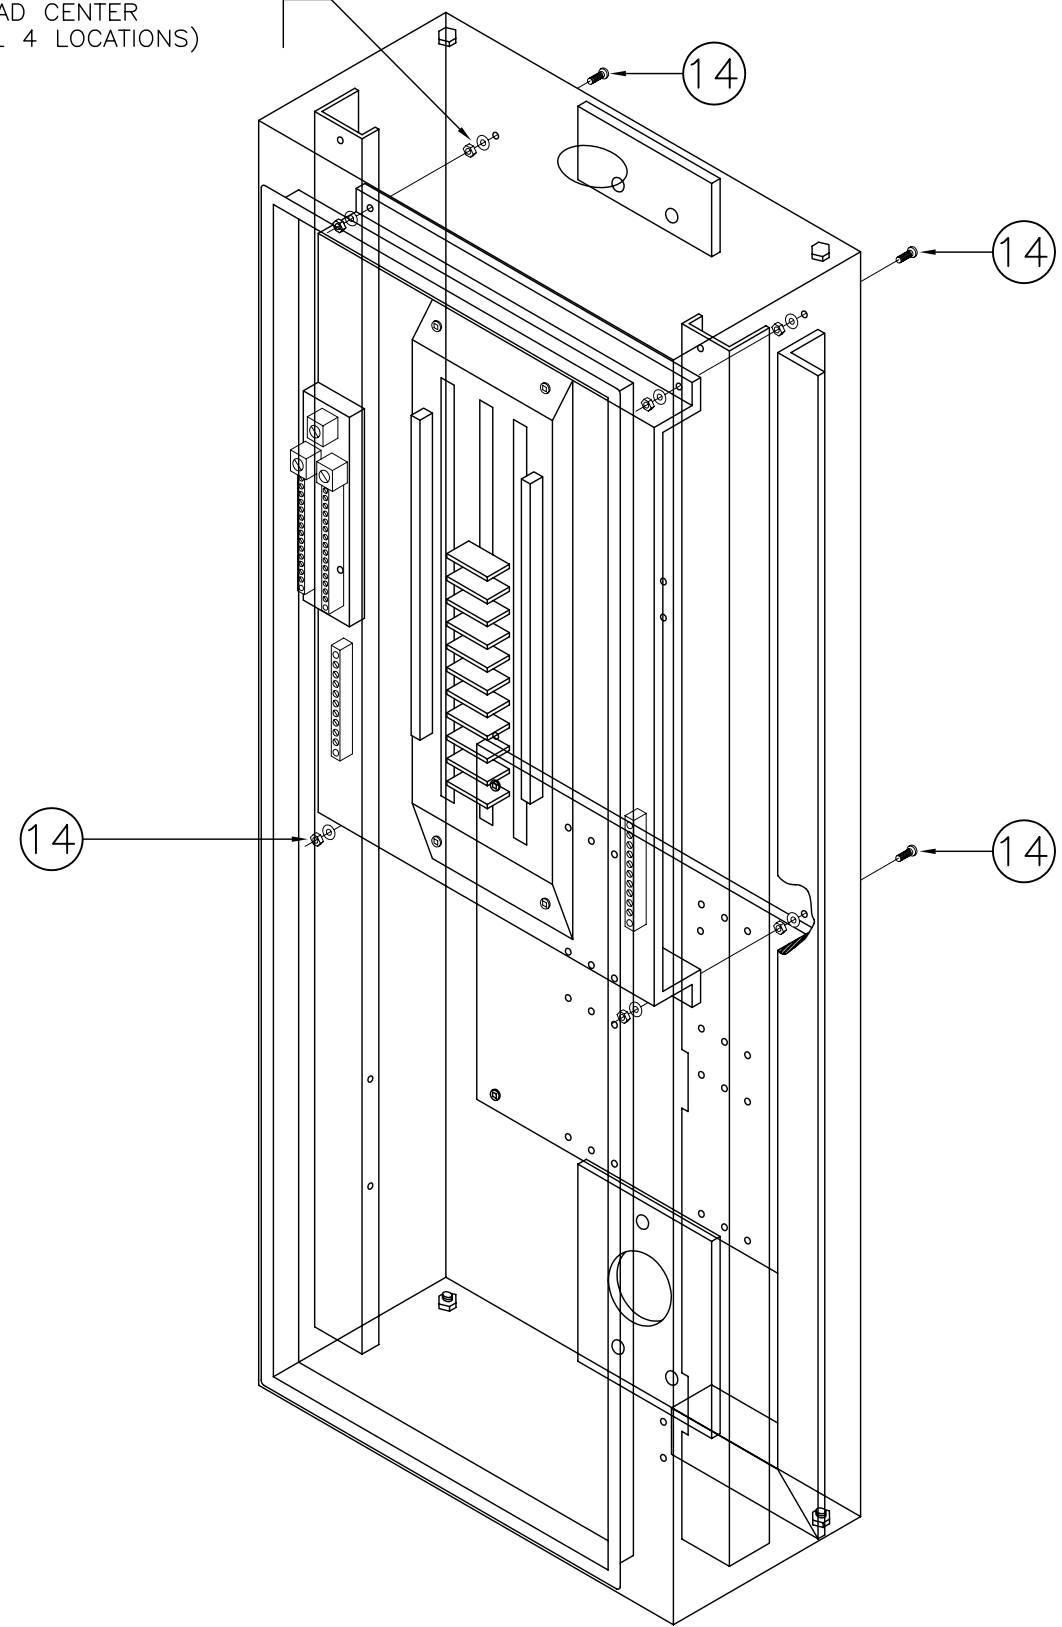

NUT AND STAR WASHER
BETWEEN PANEL ENCLOSURE
AND LOAD CENTER
(TYPICAL 4 LOCATIONS)

ASSEMBLY VIEW

SEE DRAWING MS403.1 FOR NOTES

NOT TO SCALE

100A-120/208V SERVICE/DISTRIBUTION PANEL
DETAILS