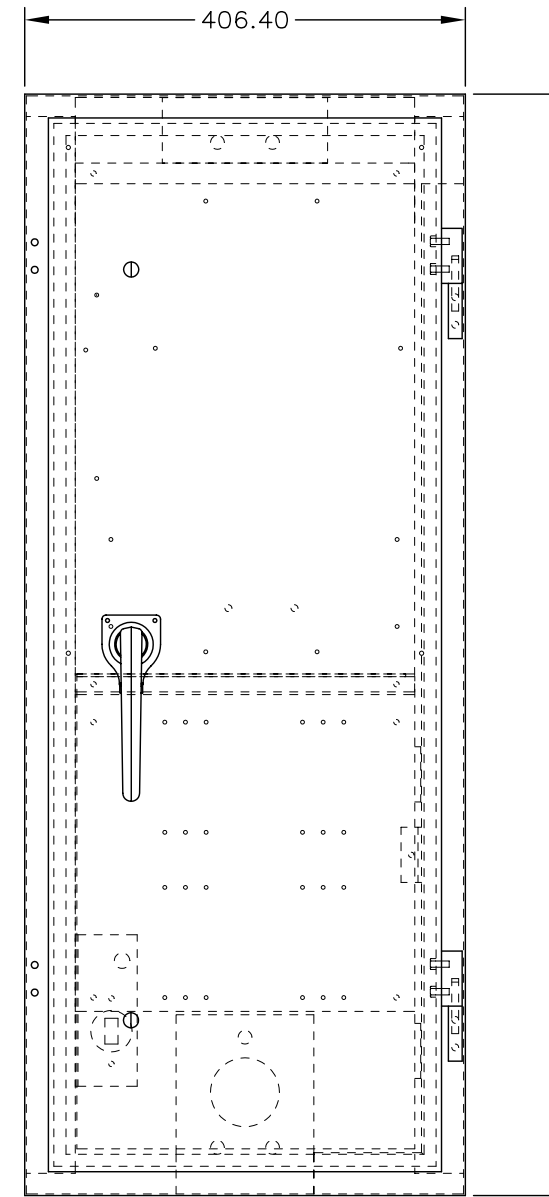

TOP VIEW

SIDE VIEW

FRONT VIEW

PANEL

SEE DRAWING MS403.1 FOR NOTES

SCALE 1:7.5

DIMENSIONS FOR REFERENCE ONLY  
MANUFACTURER TO VERIFY FOR PROPER FIT

100A-120/208V SERVICE/DISTRIBUTION PANEL  
DETAILS