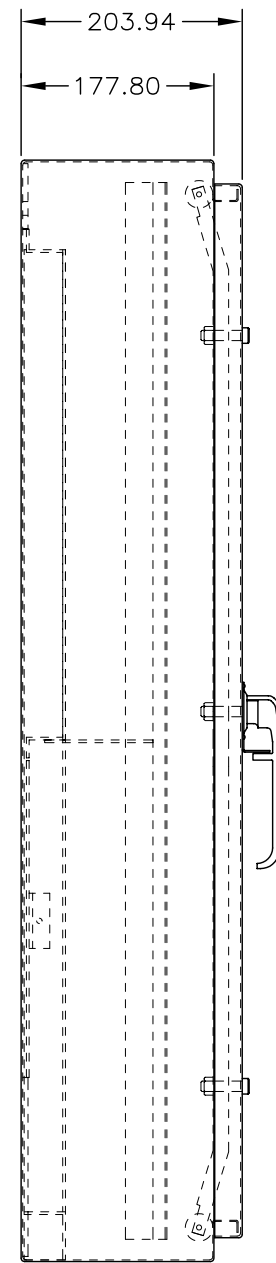

TOP VIEW

SIDE VIEW

FRONT VIEW

PANEL

SEE DRAWING MS403.1 FOR NOTES

SCALE 1:7.5

DIMENSIONS FOR REFERENCE ONLY  
MANUFACTURER TO VERIFY FOR PROPER FIT

100A-120/208V SERVICE/DISTRIBUTION PANEL  
DETAILS

Xref ..\msbase1

NOTE ADDED

OCT03

MS403.2