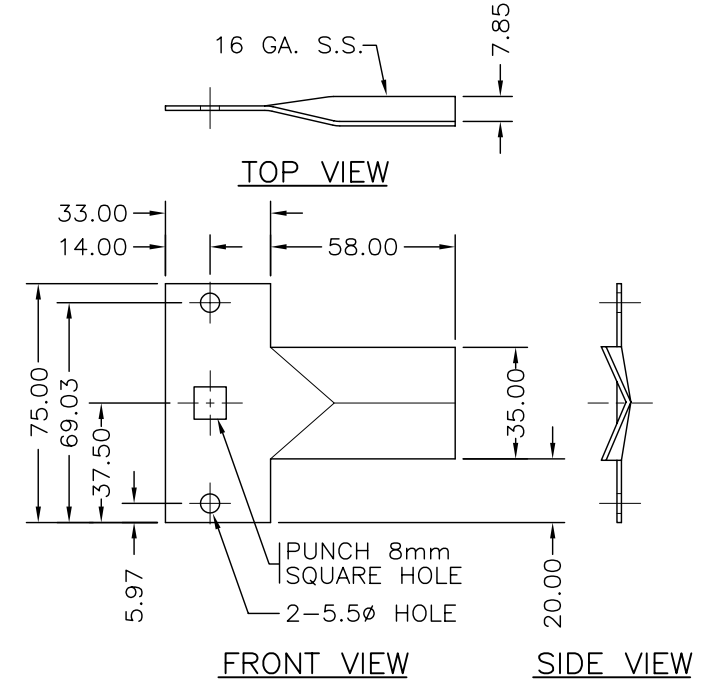

ITEM 12B
(DOOR LOCK RAIL)

SEE DRAWING MS403.1 FOR NOTES
SCALE 1:2.5

ITEM 12C
(DOOR RAIL PIVOT BRACKET)

ITEM 12I
(PLASTIC WHEEL)

A DIMENSIONS FOR REFERENCE ONLY
MANUFACTURER TO VERIFY FOR PROPER FIT

100A-120/208V SERVICE/DISTRIBUTION PANEL
DETAILS