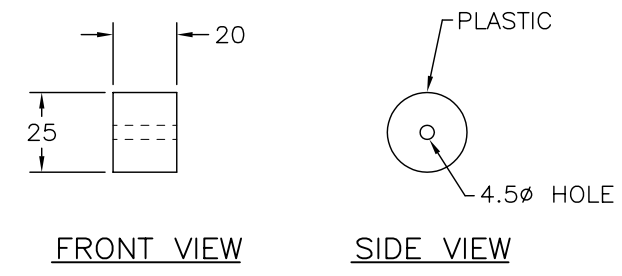

ITEM 12B
(DOOR LOCK RAIL)

SEE DRAWING MS403.1 FOR NOTES
SCALE 1:2.5

ITEM 12C
(DOOR RAIL PIVOT BRACKET)

ITEM 12I
(PLASTIC WHEEL)

A DIMENSIONS FOR REFERENCE ONLY
MANUFACTURER TO VERIFY FOR PROPER FIT

100A-120/208V SERVICE/DISTRIBUTION PANEL
DETAILS