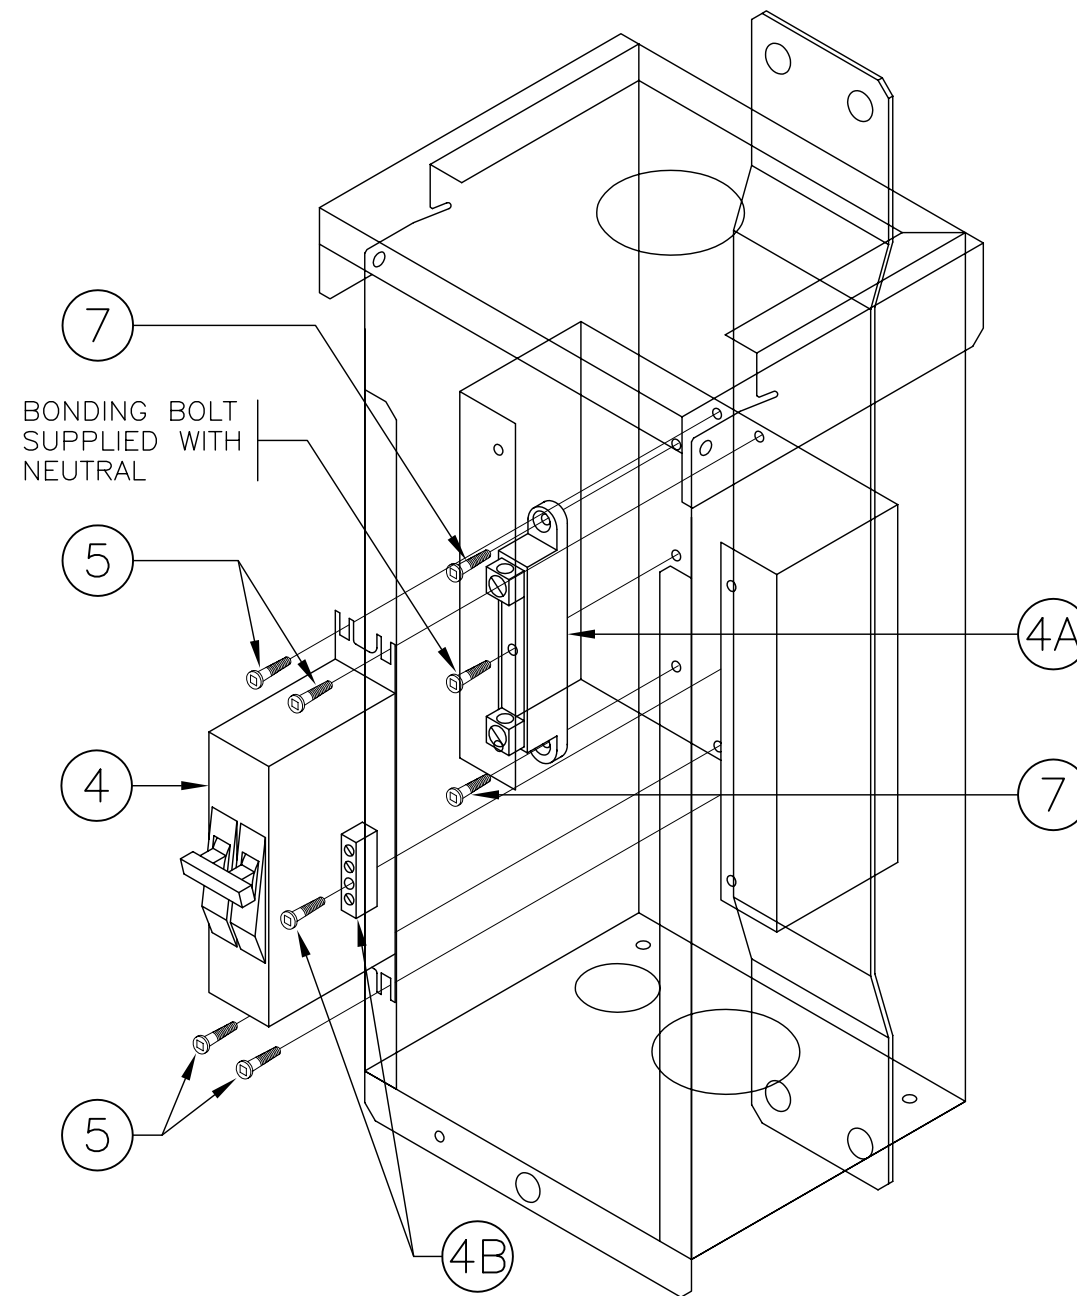

MOUNT BREAKERS, SOLID NEUTRAL
LUG AND GROUND BAR TO PLATE

ASSEMBLY VIEW

SEE DRAWING MS402.1 FOR NOTES

NOT TO SCALE

100A-120/240V SERVICE DISCONNECT PANEL
DETAILS