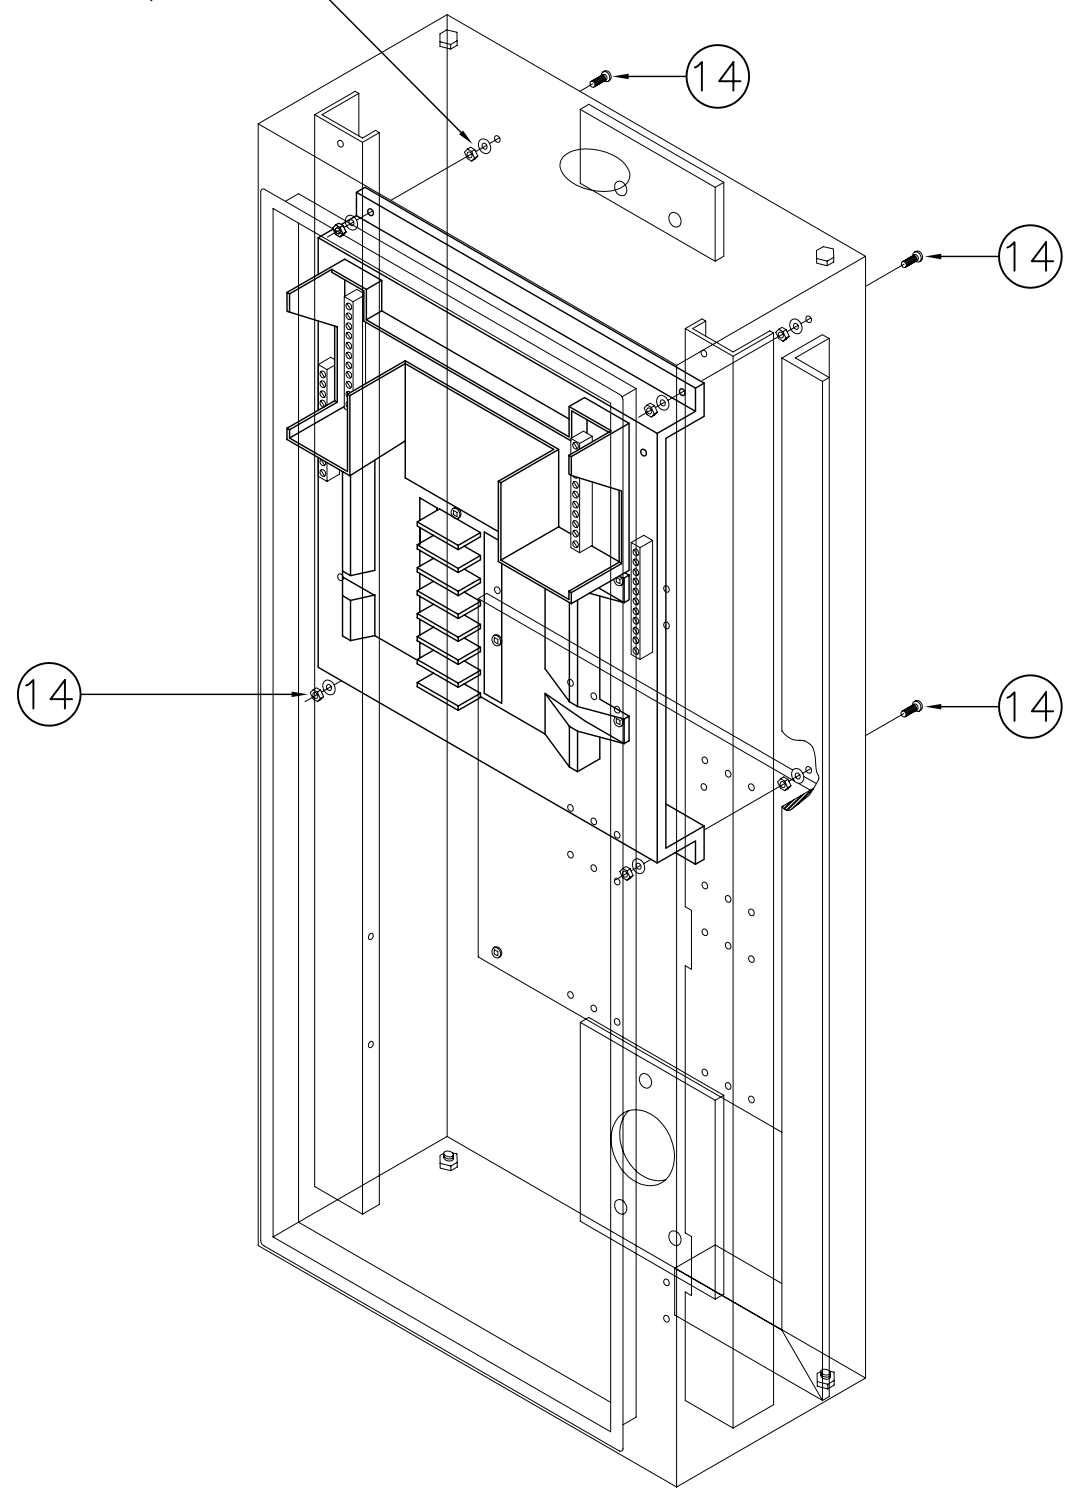

NUT AND STAR WASHER
BETWEEN PANEL ENCLOSURE
AND LOAD CENTER
(TYPICAL 4 LOCATIONS)

ASSEMBLY VIEW

SEE DRAWING MS401.1 FOR NOTES

NOT TO SCALE

100A-120/240V SERVICE/DISTRIBUTION PANEL
DETAILS