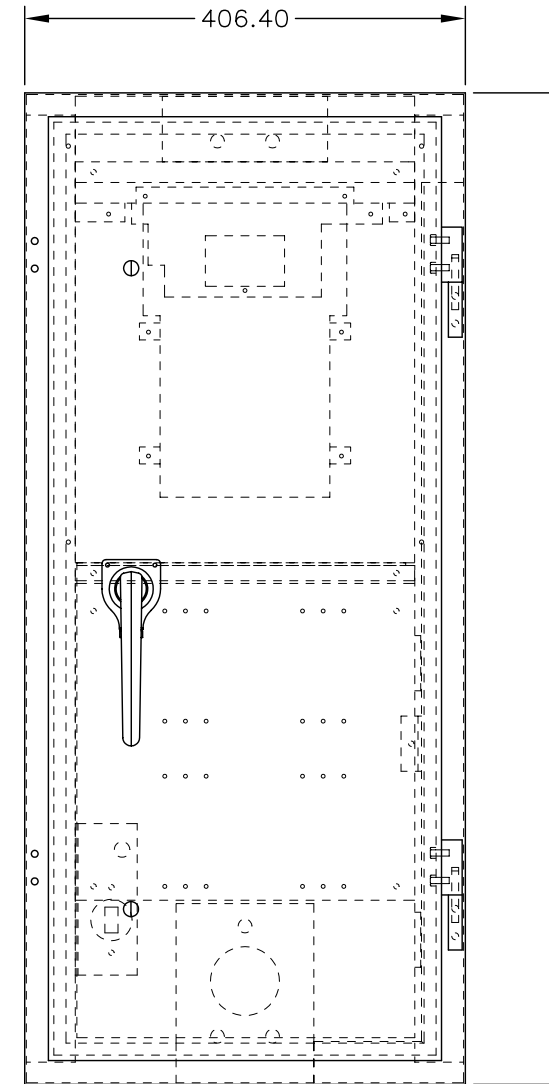

TOP VIEW

SIDE VIEW

FRONT VIEW

SEE DRAWING MS401.1 FOR NOTES

SCALE 1:7.5

PANEL

DIMENSIONS FOR REFERENCE ONLY  
MANUFACTURER TO VERIFY FOR PROPER FIT

100A-120/240V SERVICE/DISTRIBUTION PANEL  
DETAILS