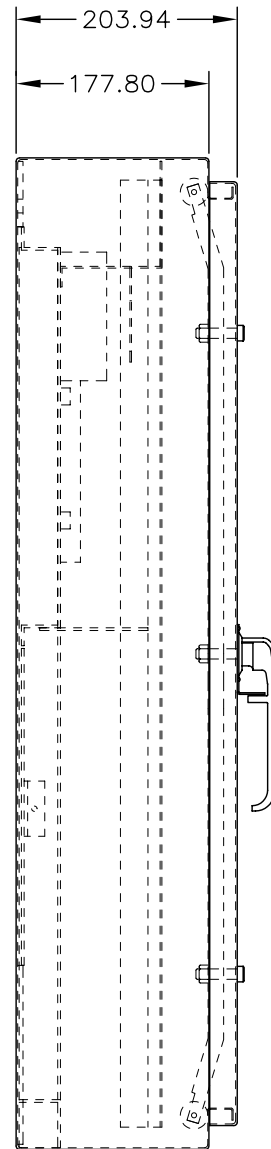

TOP VIEW

SIDE VIEW

FRONT VIEW

SEE DRAWING MS401.1 FOR NOTES

SCALE 1:7.5

PANEL

DIMENSIONS FOR REFERENCE ONLY  
MANUFACTURER TO VERIFY FOR PROPER FIT

100A-120/240V SERVICE/DISTRIBUTION PANEL  
DETAILS