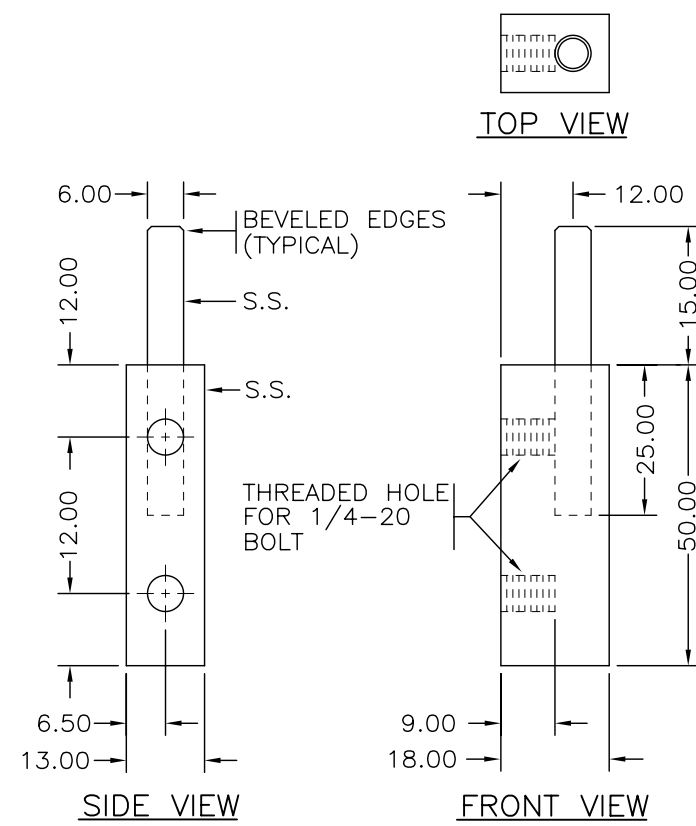

ITEM 12E
(TOP DOOR HINGE - CABINET MOUNT)

ITEM 12F
(BOTTOM DOOR HINGE - CABINET MOUNT)

ITEM 12G
(DOOR HINGE - DOOR MOUNT)

SEE DRAWING MS401.1 FOR NOTES

SCALE 1:2.5

DIMENSIONS FOR REFERENCE ONLY
MANUFACTURER TO VERIFY FOR PROPER FIT

100A-120/240V SERVICE/DISTRIBUTION PANEL
DETAILS