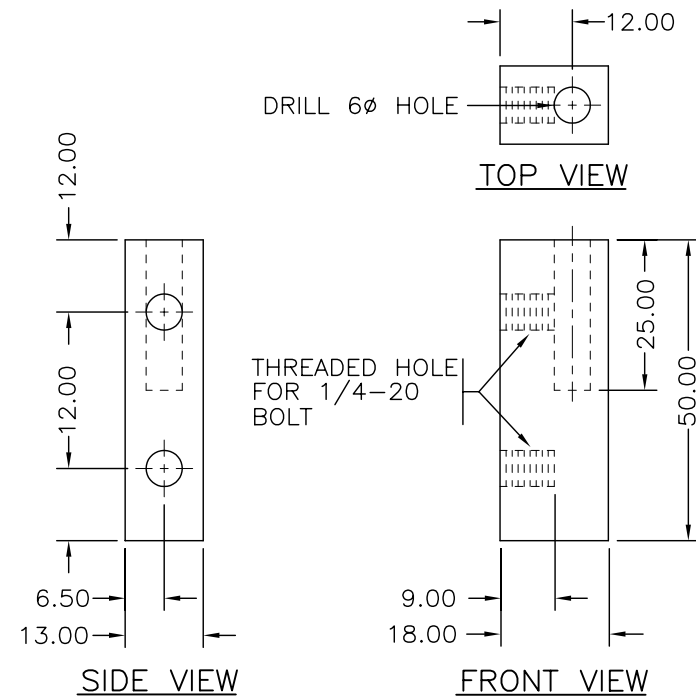

ITEM 12E
(TOP DOOR HINGE - CABINET MOUNT)

ITEM 12F
(BOTTOM DOOR HINGE - CABINET MOUNT)

ITEM 12G
(DOOR HINGE - DOOR MOUNT)

SEE DRAWING MS401.1 FOR NOTES

SCALE 1:2.5

DIMENSIONS FOR REFERENCE ONLY
MANUFACTURER TO VERIFY FOR PROPER FIT

100A-120/240V SERVICE/DISTRIBUTION PANEL
DETAILS