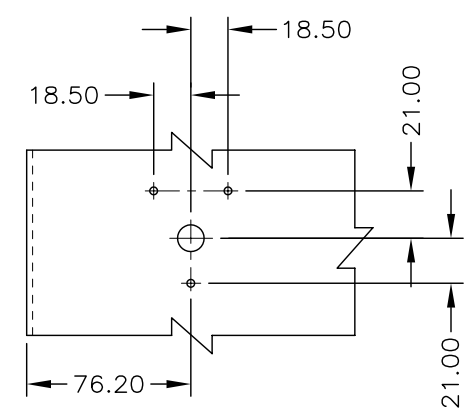

SIDE VIEW

FRONT VIEW

SIDE VIEW

SECTION A-A

ITEM 12
(ENCLOSURE DOOR)

SEE DRAWING MS401.1 FOR NOTES

A DIMENSIONS FOR REFERENCE ONLY
MANUFACTURER TO VERIFY FOR PROPER FIT

SCALE 1:7.5

100A-120/240V SERVICE/DISTRIBUTION PANEL
DETAILS