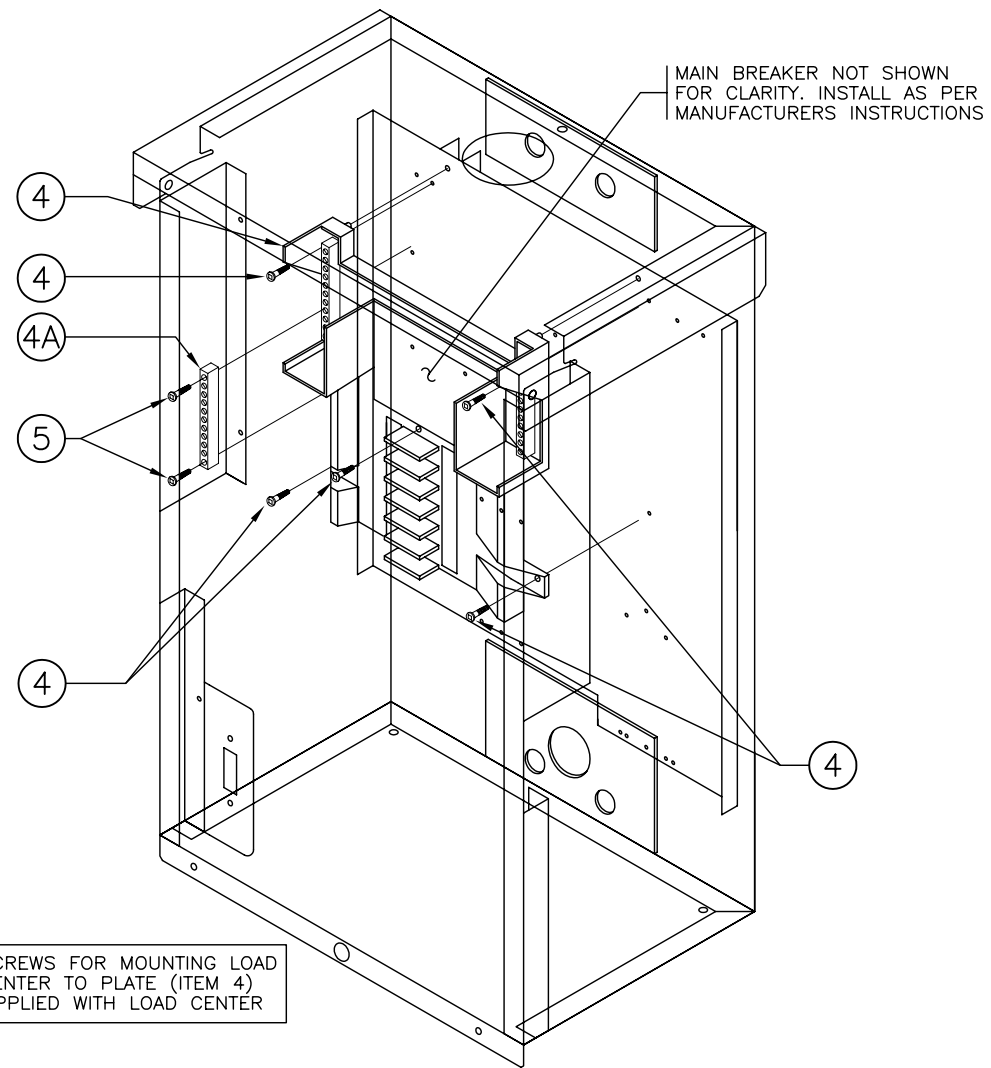

MOUNT BREAKERS AND GROUND BARS TO MOUNTING PANEL

ASSEMBLY VIEW

SEE DRAWING MS400.1 FOR NOTES

NOT TO SCALE

30A-120/240V SERVICE PANEL
DETAILS