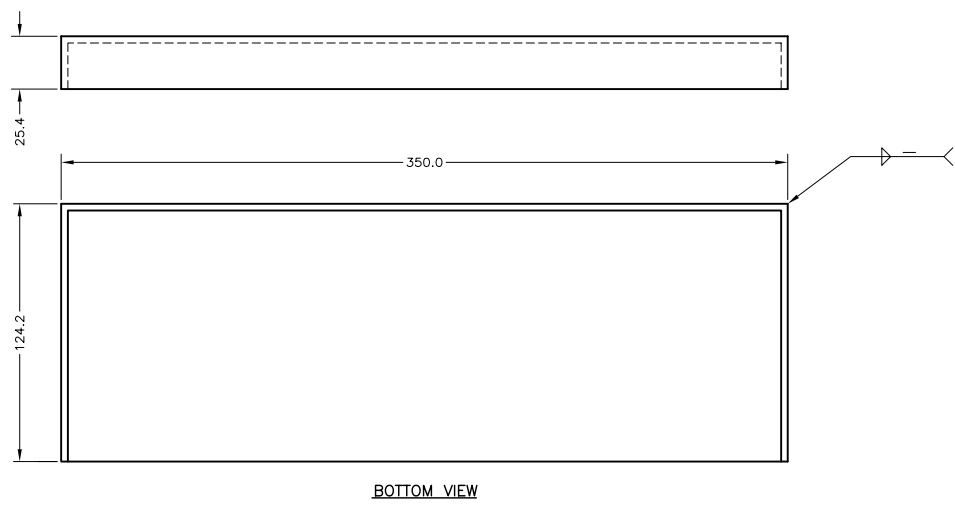

PART 001: JUNCTION BOX
 MATERIAL: 1/8" ALUMINIUM
 SCALE 1:4

BOTTOM VIEW

DETAIL A
 MATERIAL: 1/8" ALUMINIUM
 SCALE 1:4

**HIGHMAST JUNCTION BOX
 DETAILS**