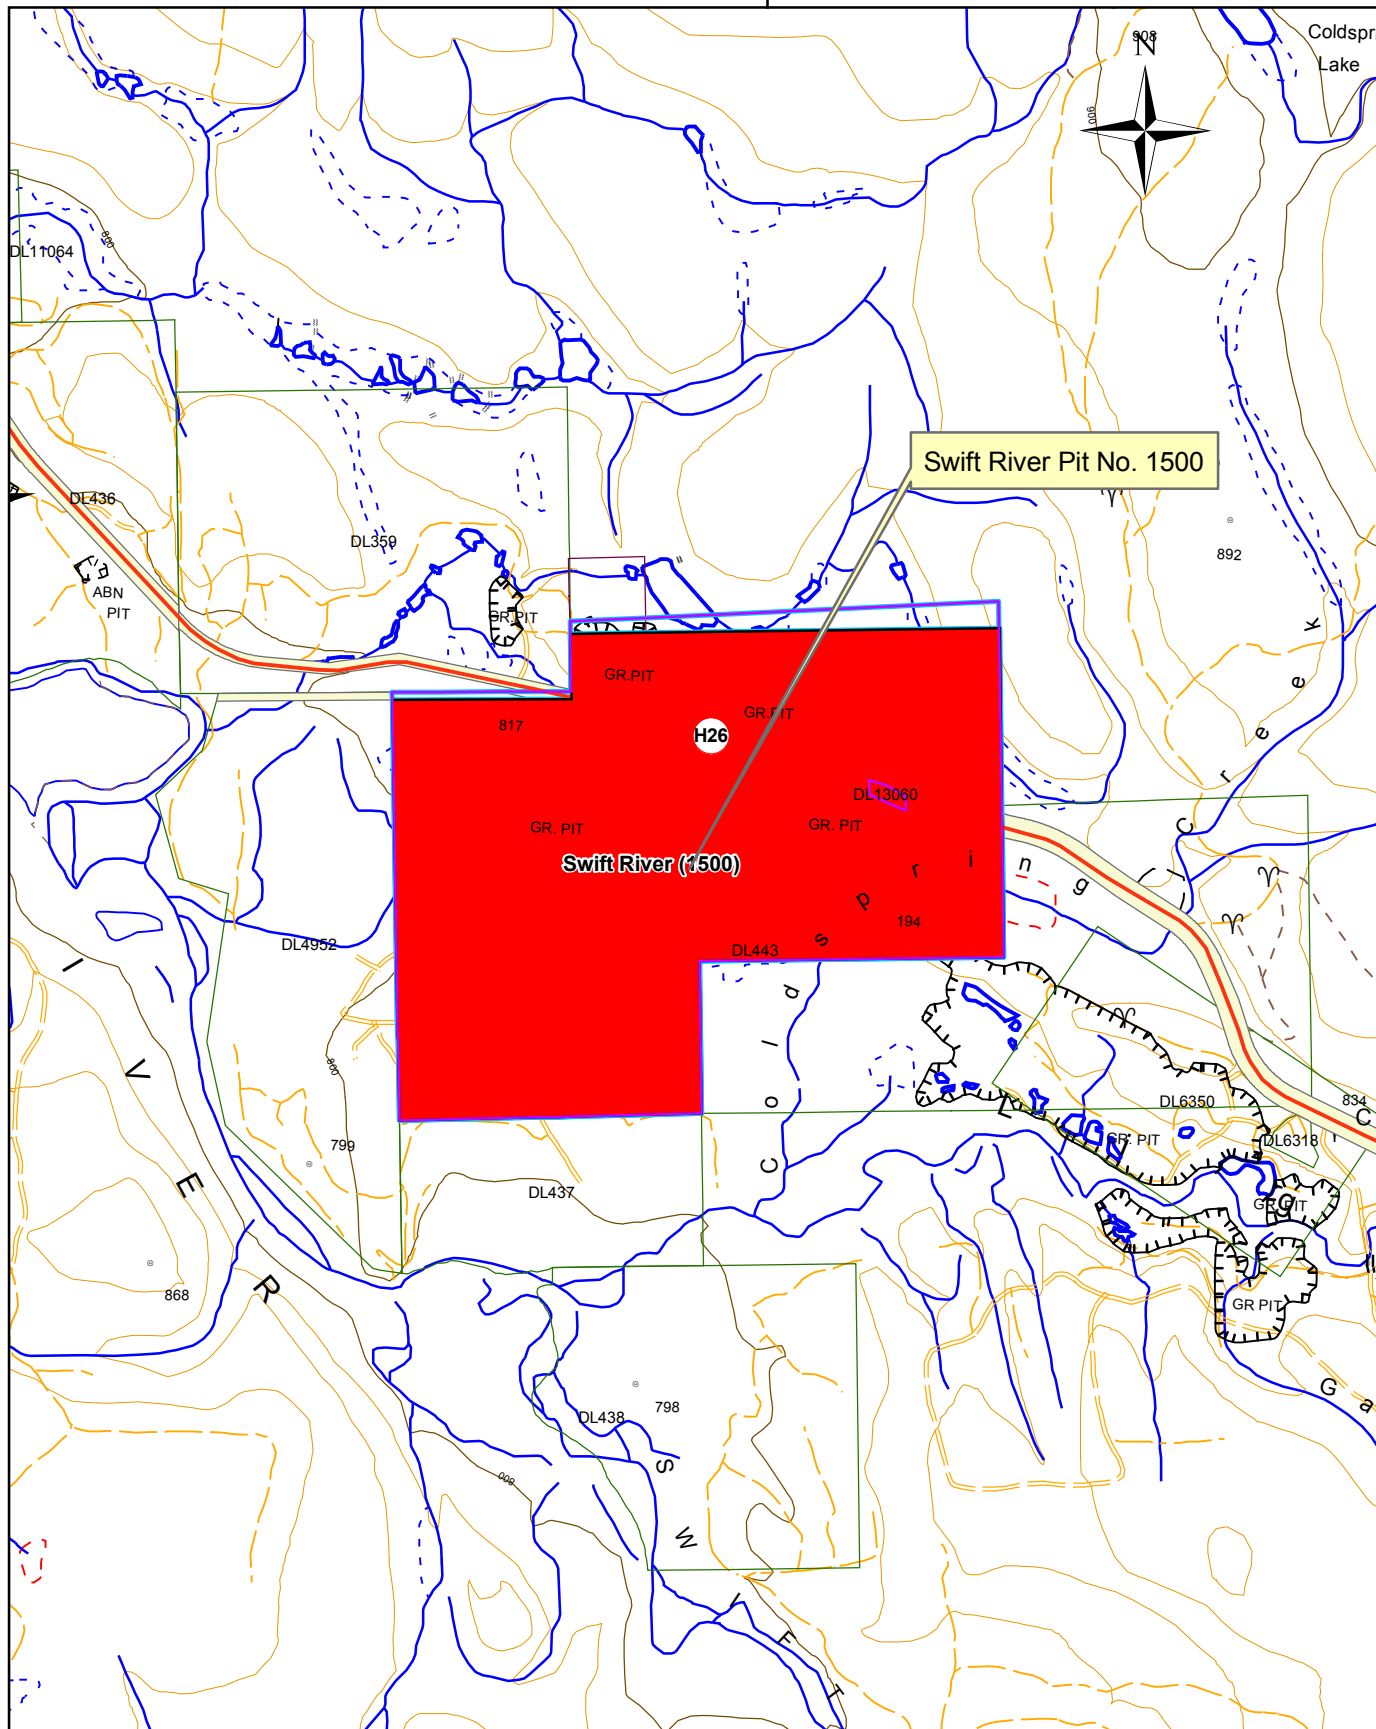

560000

Coldspr Lake

Swift River Pit No. 1500

Swift River (1500)

560000

1:20,000

Cariboo District
 Swift River Pit No. 1500
 Legal Plan

FILE: -	DRAWN: -	DATE: 2017-10-26	FILE No.	PROJECT No.	REG.	FIGURE
PDF: -	CHECKED: -	DATE: 2017-10-26	50-18-1500	-	2	2