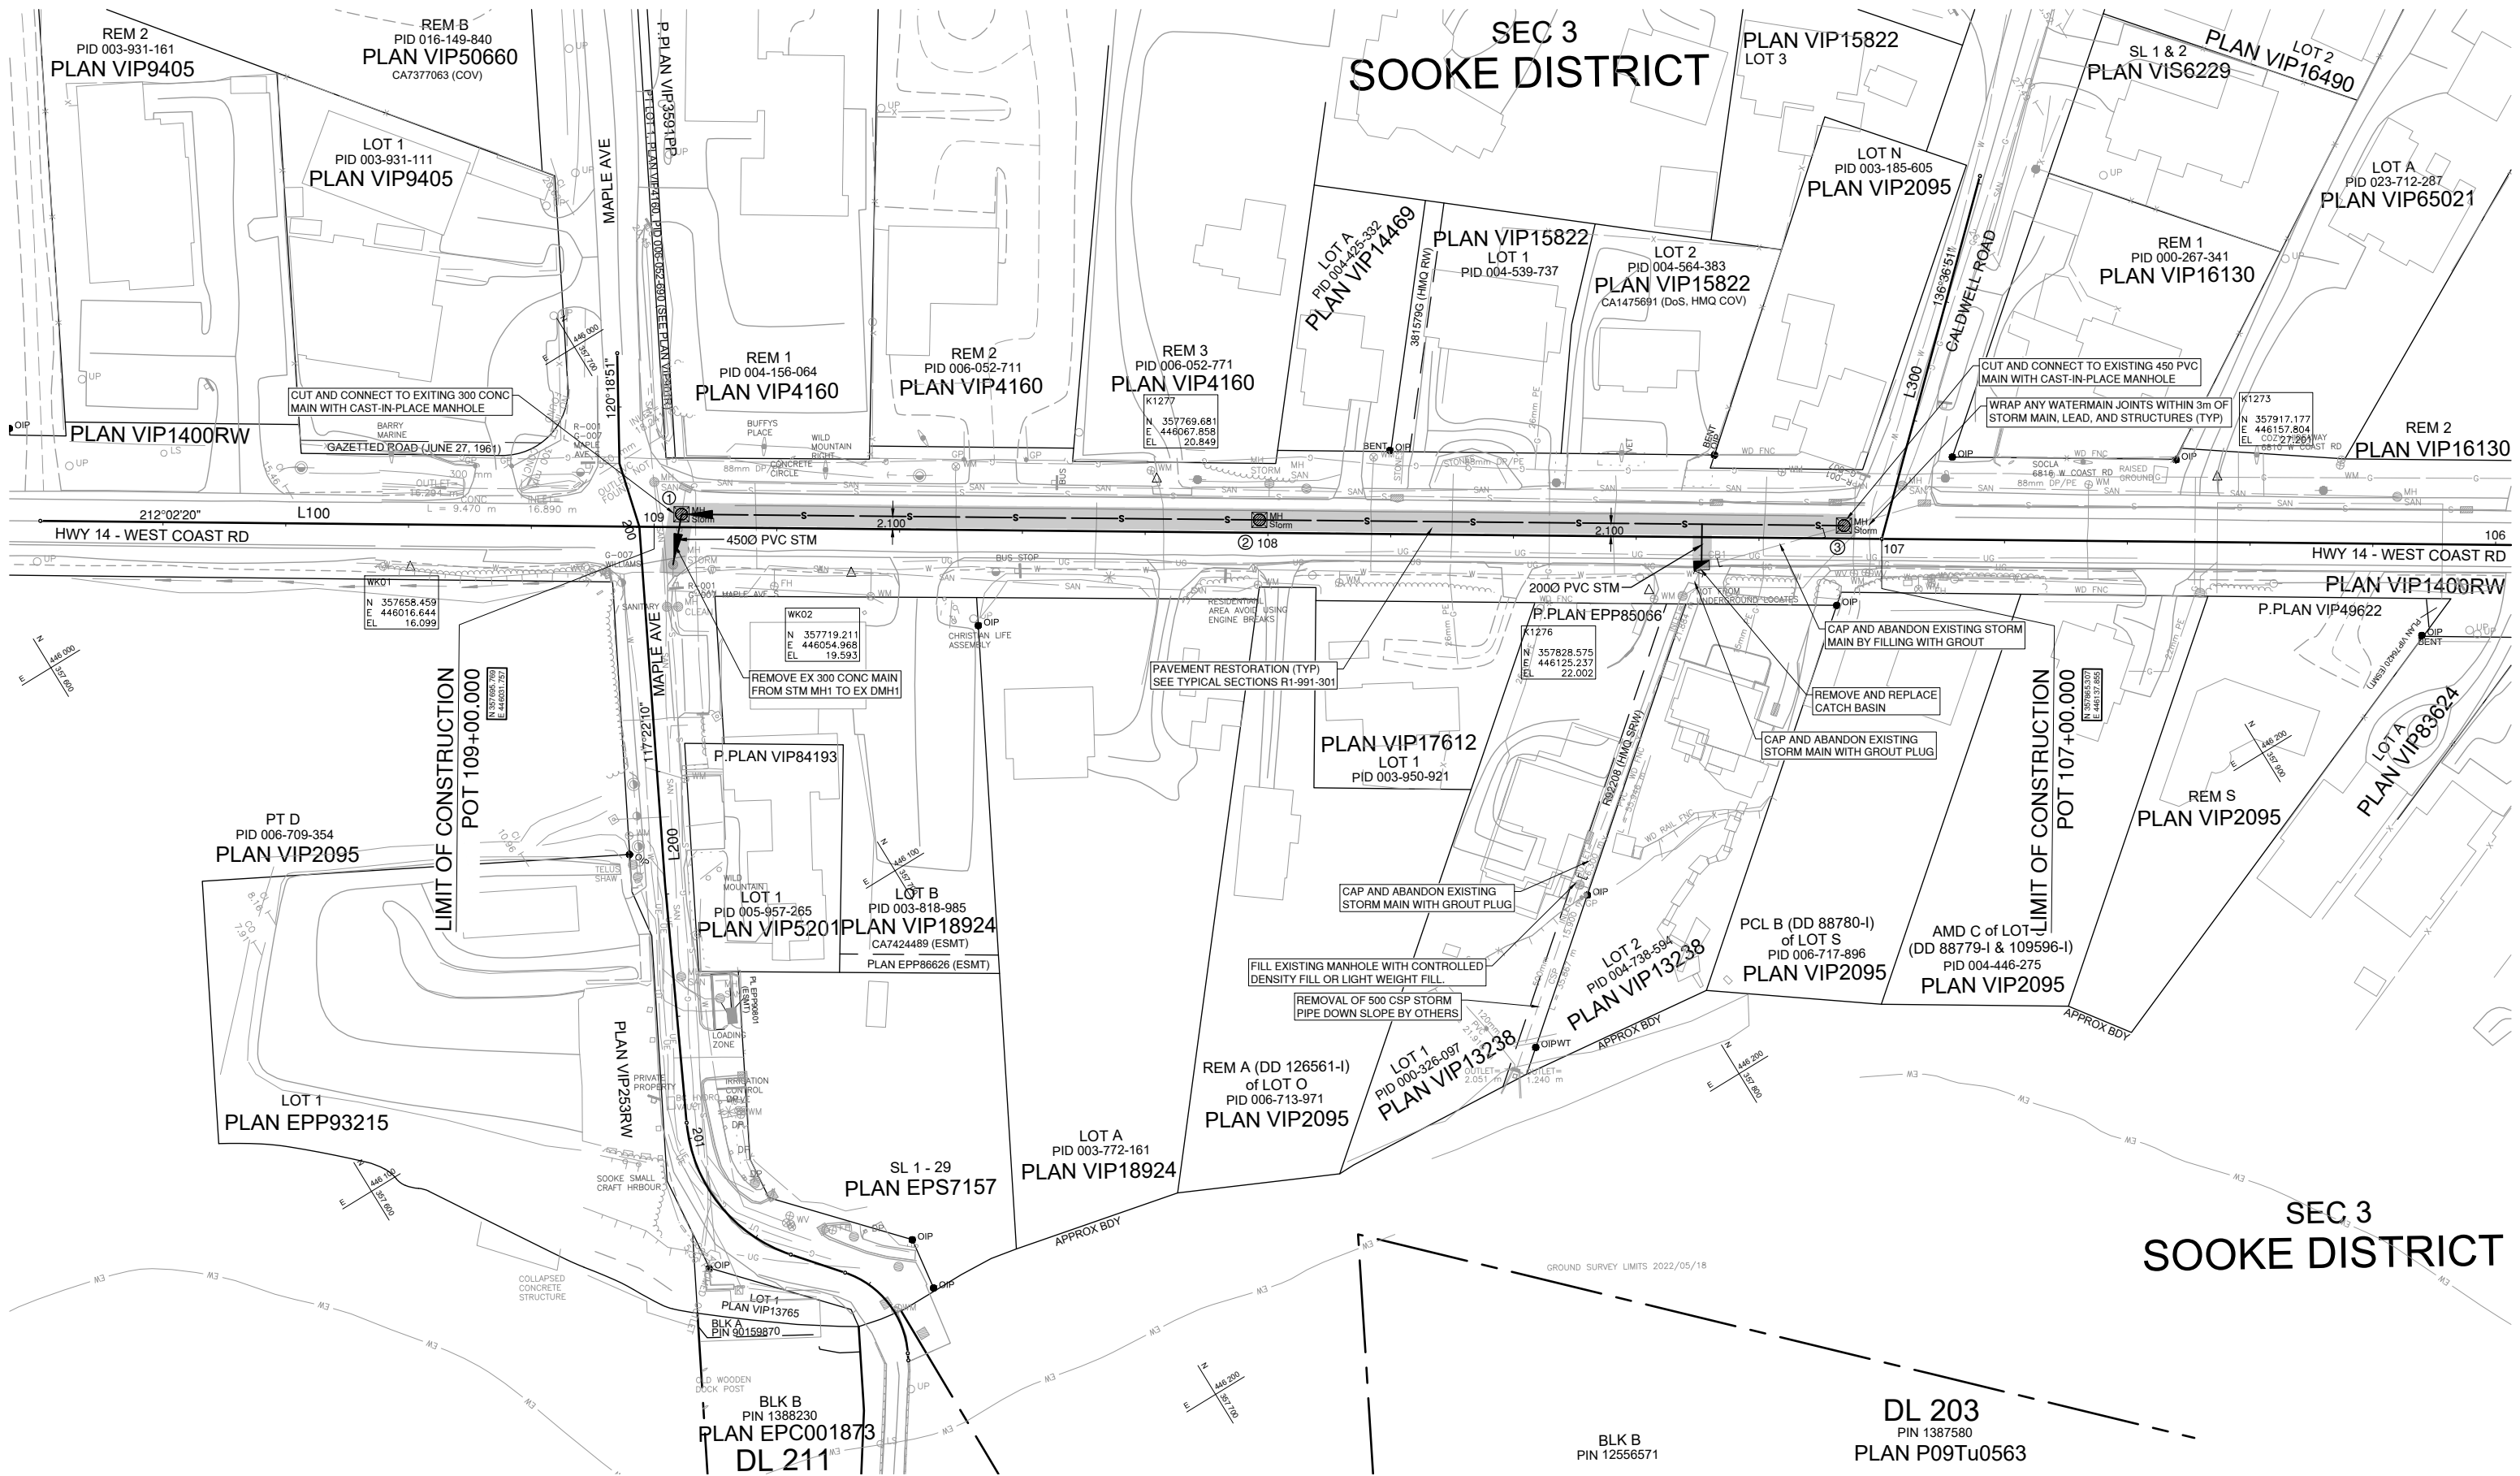

SEC 3 SOOKE DISTRICT

SEC 3 SOOKE DISTRICT

DL 203
PIN 1387580
PLAN P09Tu0563

BLK B
PIN 12556571

BLK B
PIN 1388230
PLAN EPC001873
DL 211

PT D
PID 006-709-354
PLAN VIP2095

LOT 1
PLAN EPP93215

LOT 1
PLAN VIP13765
BLK A
PIN 90159870

SL 1 - 29
PLAN EPS7157

LOT A
PID 003-772-161
PLAN VIP18924

REM A (DD 126561-I)
of LOT O
PID 006-713-971
PLAN VIP2095

LOT 1
PID 000-326-097
PLAN VIP13238

LOT 2
PID 004-738-594
PLAN VIP13238

PCL B (DD 88780-I)
of LOT S
PID 006-717-896
PLAN VIP2095

AMD C of LOT
(DD 88779-I & 109596-I)
PID 004-446-275
PLAN VIP2095

REM S
PLAN VIP2095

LOT A
PLAN VIP83024

P.PLAN VIP49622

PLAN VIP1400RW

HWY 14 - WEST COAST RD

106

PLAN VIP16130

REM 2

PLAN VIP16130

LOT A
PID 023-712-287
PLAN VIP65021

REM 1
PID 000-267-341
PLAN VIP16130

SL 1 & 2
PLAN VIS6229

LOT 2
PLAN VIP16490

LOT 3
PLAN VIP15822

LOT N
PID 003-185-605
PLAN VIP2095