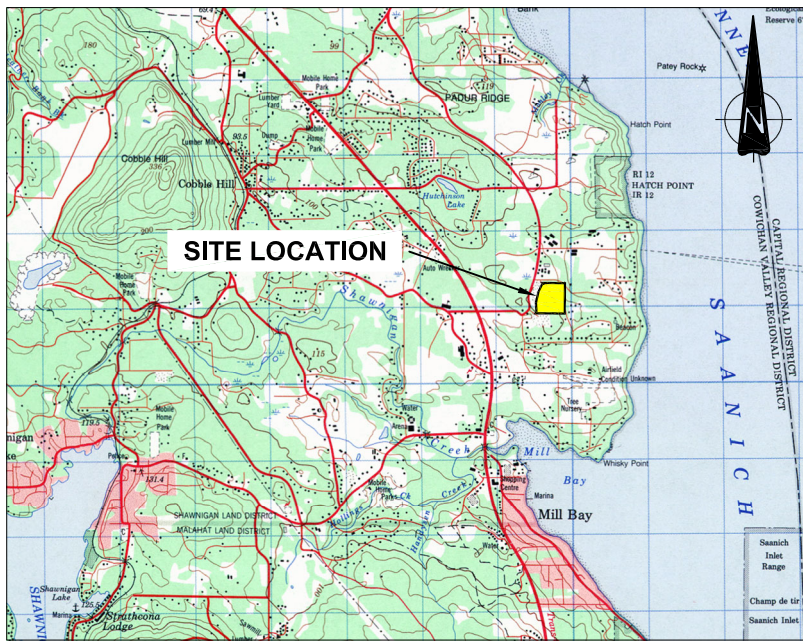

**TELEGRAPH
PEMBERTON PIT #0002**

Google Earth Image:
Scale 1:7500

Location Plan: NTS Mapsheet 93B12 Edition 5 (2000)
Scale 1:100000.

Ministry of Transportation and Infrastructure
Geotechnical and Materials Branch

LOCATION PLAN
TELEGRAPH PEMBERTON PIT #0002
SA01 - VANCOUVER ISLAND DISTRICT

DRAWN BY: S.Ruiz	PROJECTION: UTM Zone 10	SCALE: AS SHOWN
CHECKED BY: S.Prasad	DATUM: NAD83	DATE: 26 May 2022
FILE No. telegraph-pemberton_0002_locplan_2022-05-26.dwg	REG. 1	DRAWING No. FIGURE 1