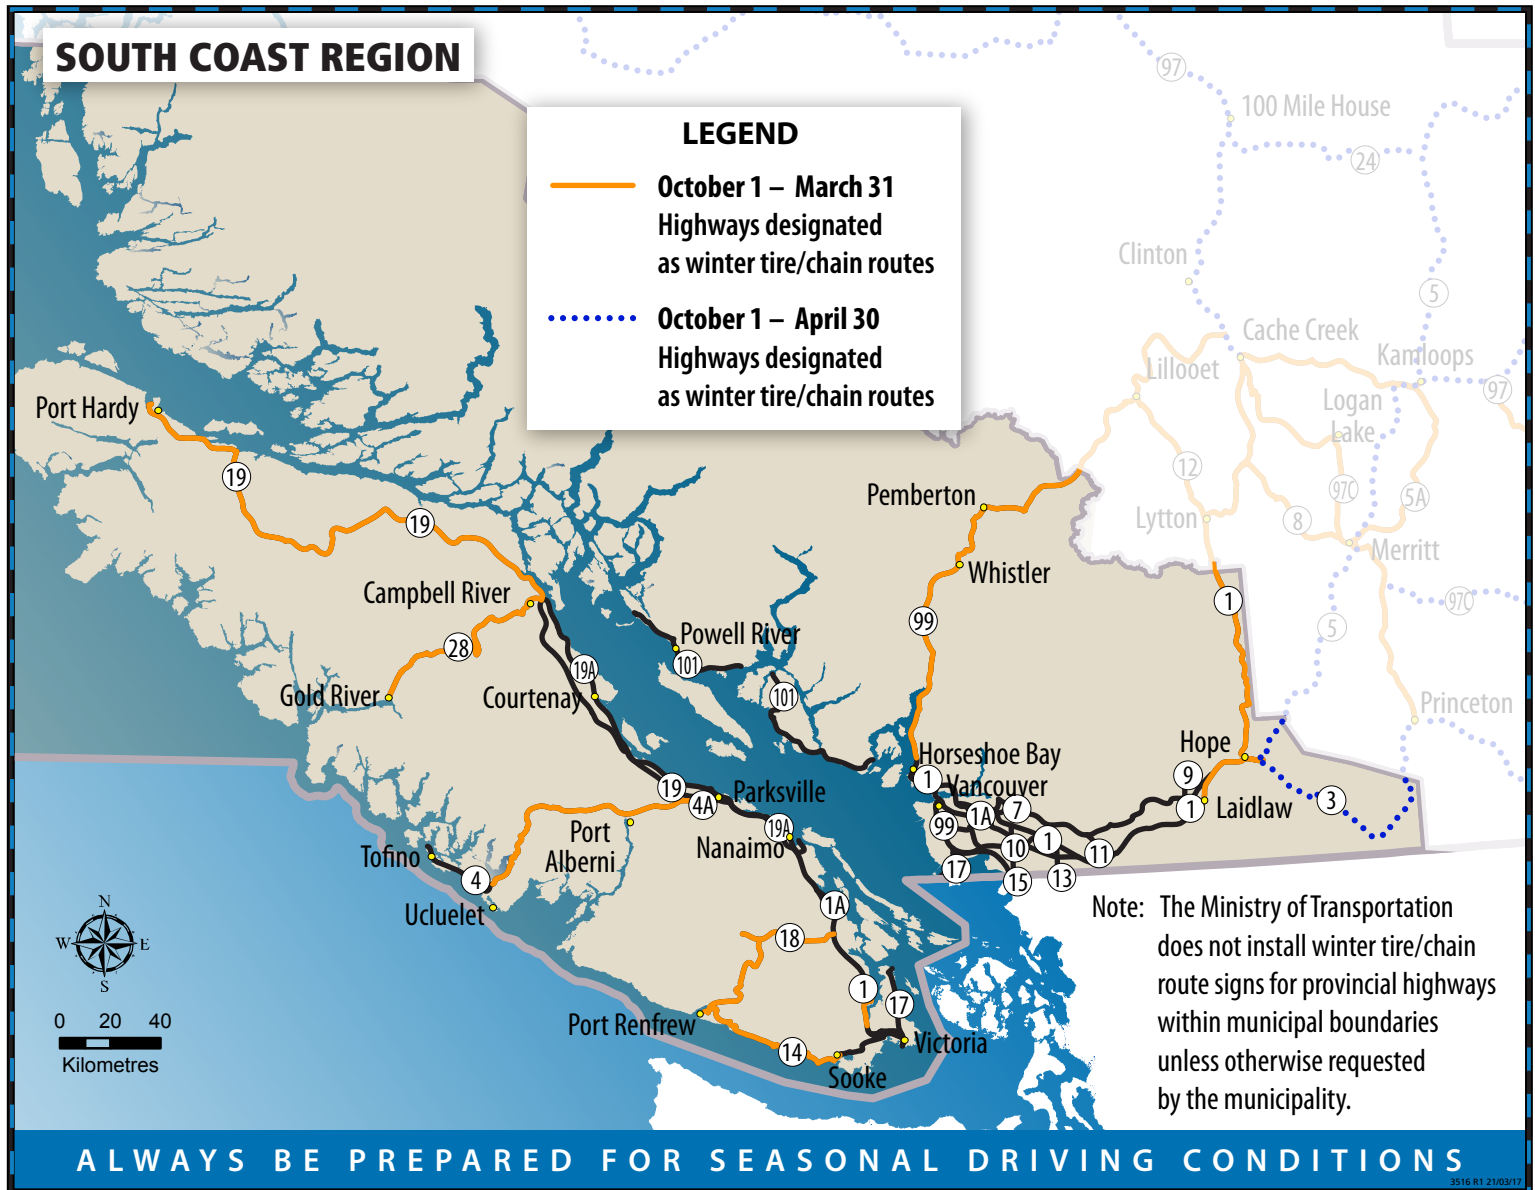

# British Columbia Highways – Winter Tires or Carry Chains

These routes are marked with regulatory signs posted on highways throughout the province.

We reserve the right to restrict travel at any time of the year depending on road conditions.