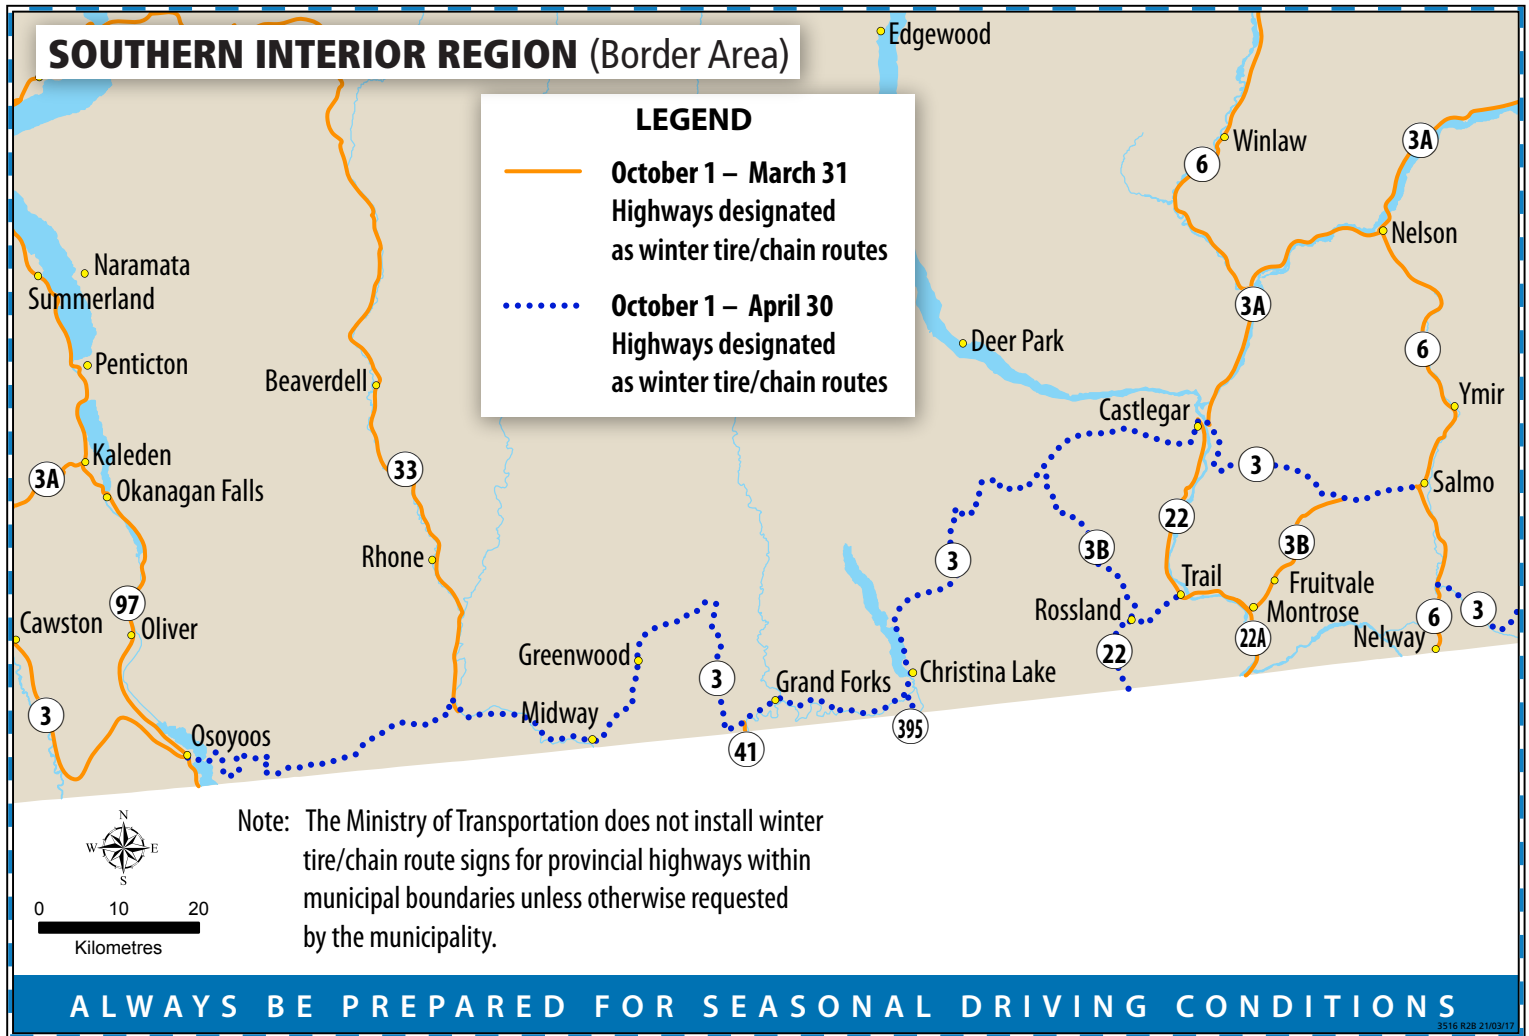

British Columbia Highways – Winter Tires or Carry Chains

These routes are marked with regulatory signs posted on highways throughout the province.

We reserve the right to restrict travel at any time of the year depending on road conditions.