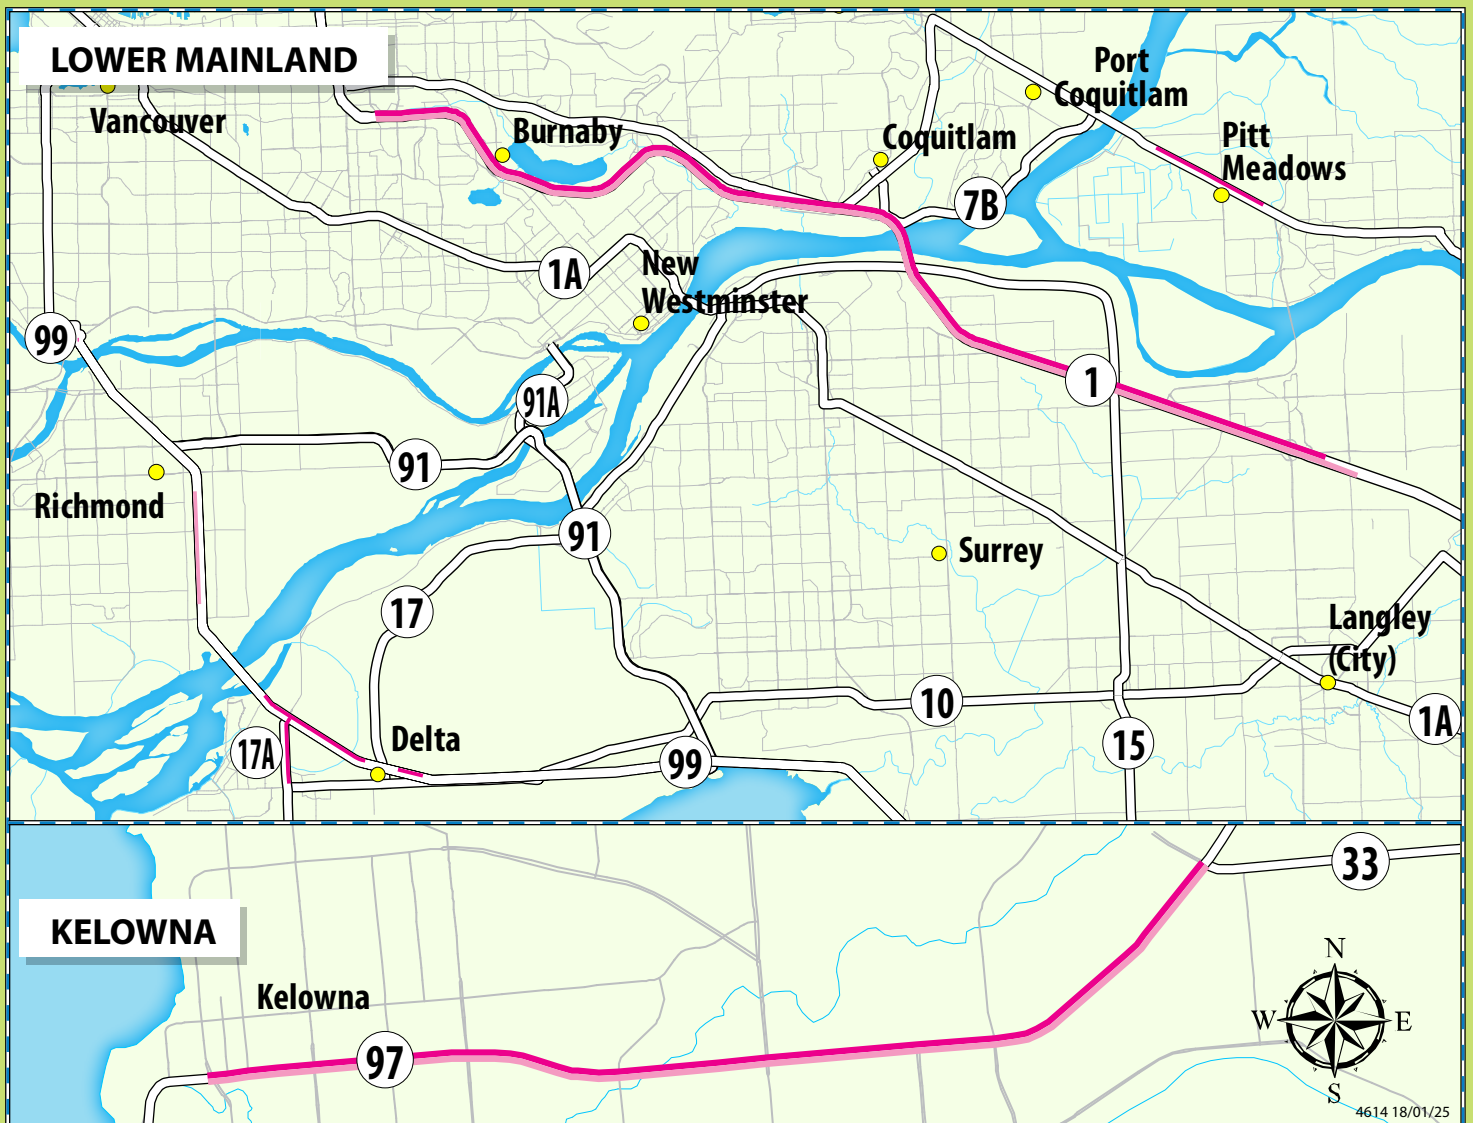

Where can I drive my OK?

HOV LANE

BUS LANE

A diamond symbolizes a "reserved lane." It can be used for bus lanes, HOV lanes, or bicycle lanes and must be combined with either a passenger vehicle, van, bus or bicycle symbol to dictate the intended use of the lane. A stand-alone diamond symbol does not necessarily mean an HOV lane.

PROVINCIAL HIGHWAY HOV LANES (does not include municipal HOV Lanes*)

 HOV Lanes North and West Bound  HOV Lanes South and East Bound

*For more information on municipal HOV lanes, please contact the local municipality. Bus lanes are not shown on this map. HOVs may not drive in bus lanes.